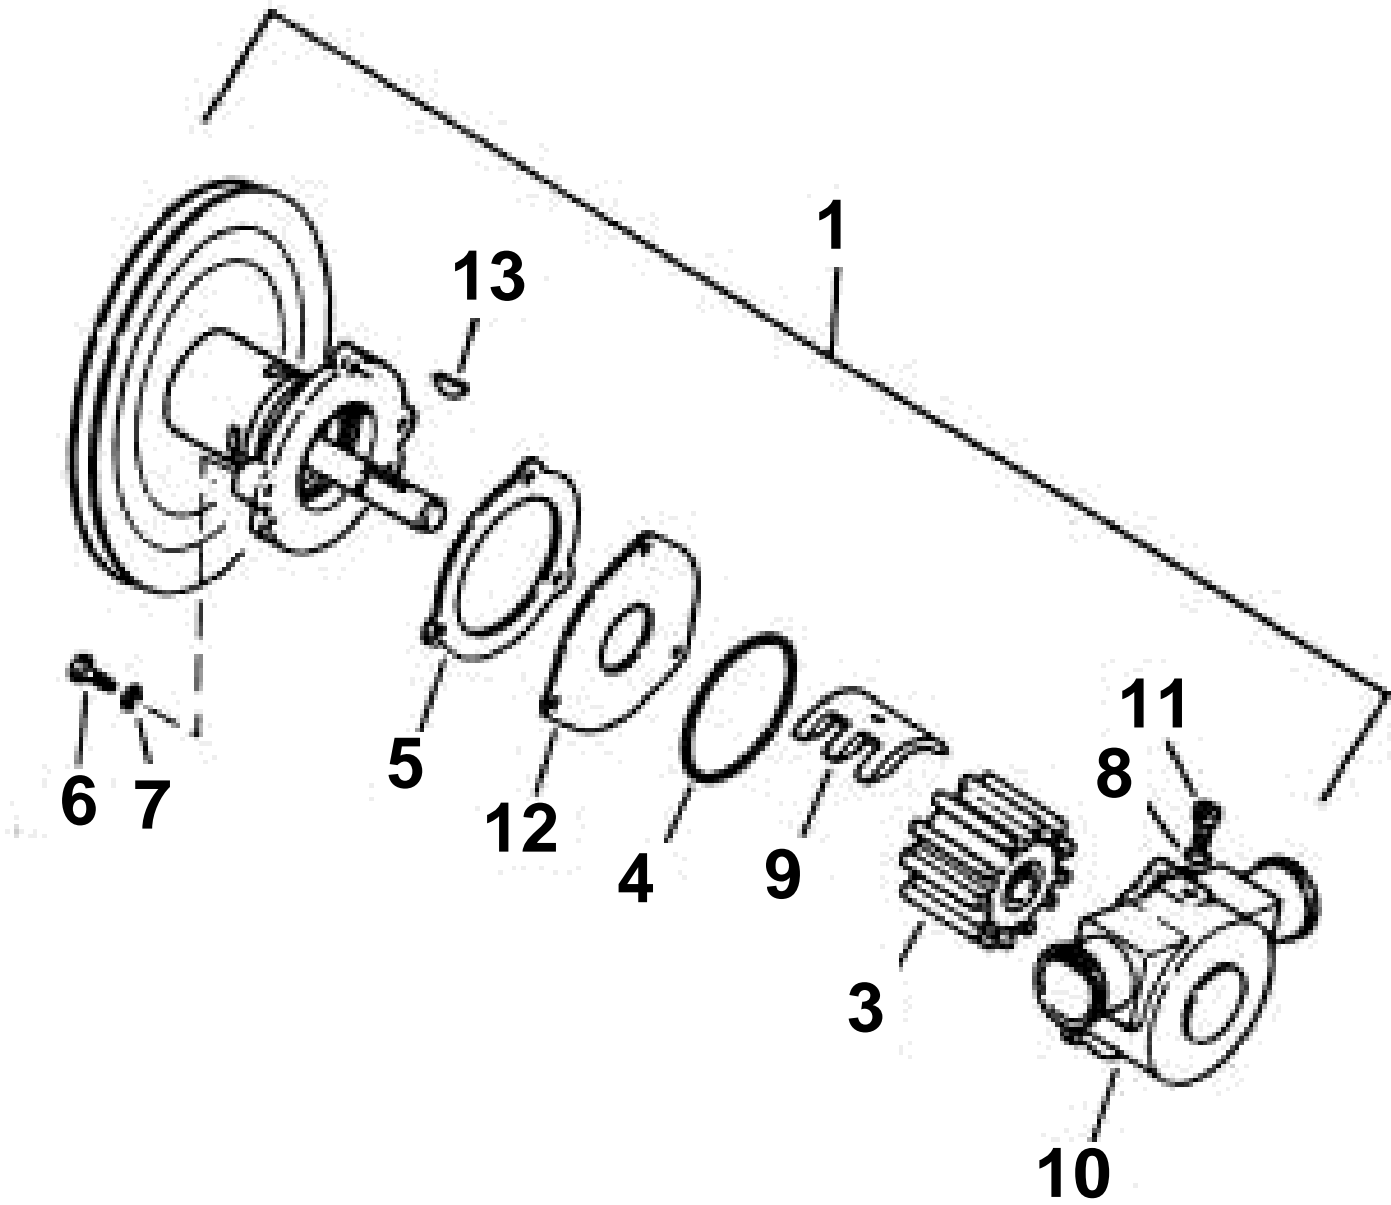

5.0FiPMDA, 5.0FiPMDM, 5.8FiPMDA, 5.8FiPMDM

5.0FiPMDA, 5.0FiPMDM, 5.8FiPMDA, 5.8FiPMDM

REF	PART NO.	QTY	DESCRIPTION	NOTES
1	3852398	1	Water pump	Replaced by 3851623
2	3854287	1	· Water pump kit	
3	3854286	1	· Impeller	Contents of Water Pump Repair Kit
4	3854293	1	· O-ring, Housing	Contents of Water Pump Repair Kit
5	3854296	1	· Gasket, Plate to body	Contents of Water Pump Repair Kit
6	3854297	3	· Screw, Body to hsg	Contents of Water Pump Repair Kit
7	3854292	3	· Spring washer, Screw to hsg	Contents of Water Pump Repair Kit
8	3854289	1	· Washer, Cam screw	Contents of Water Pump Repair Kit
9	3854291	1	· Cam, Impeller	
10	3854288	1	· Housing	
11	3854290	1	· Screw, Cam	
12	3854295	1	· Plate	Contents of Water Pump Repair Kit
13	3854294	1	· Woodruff key, Impeller	