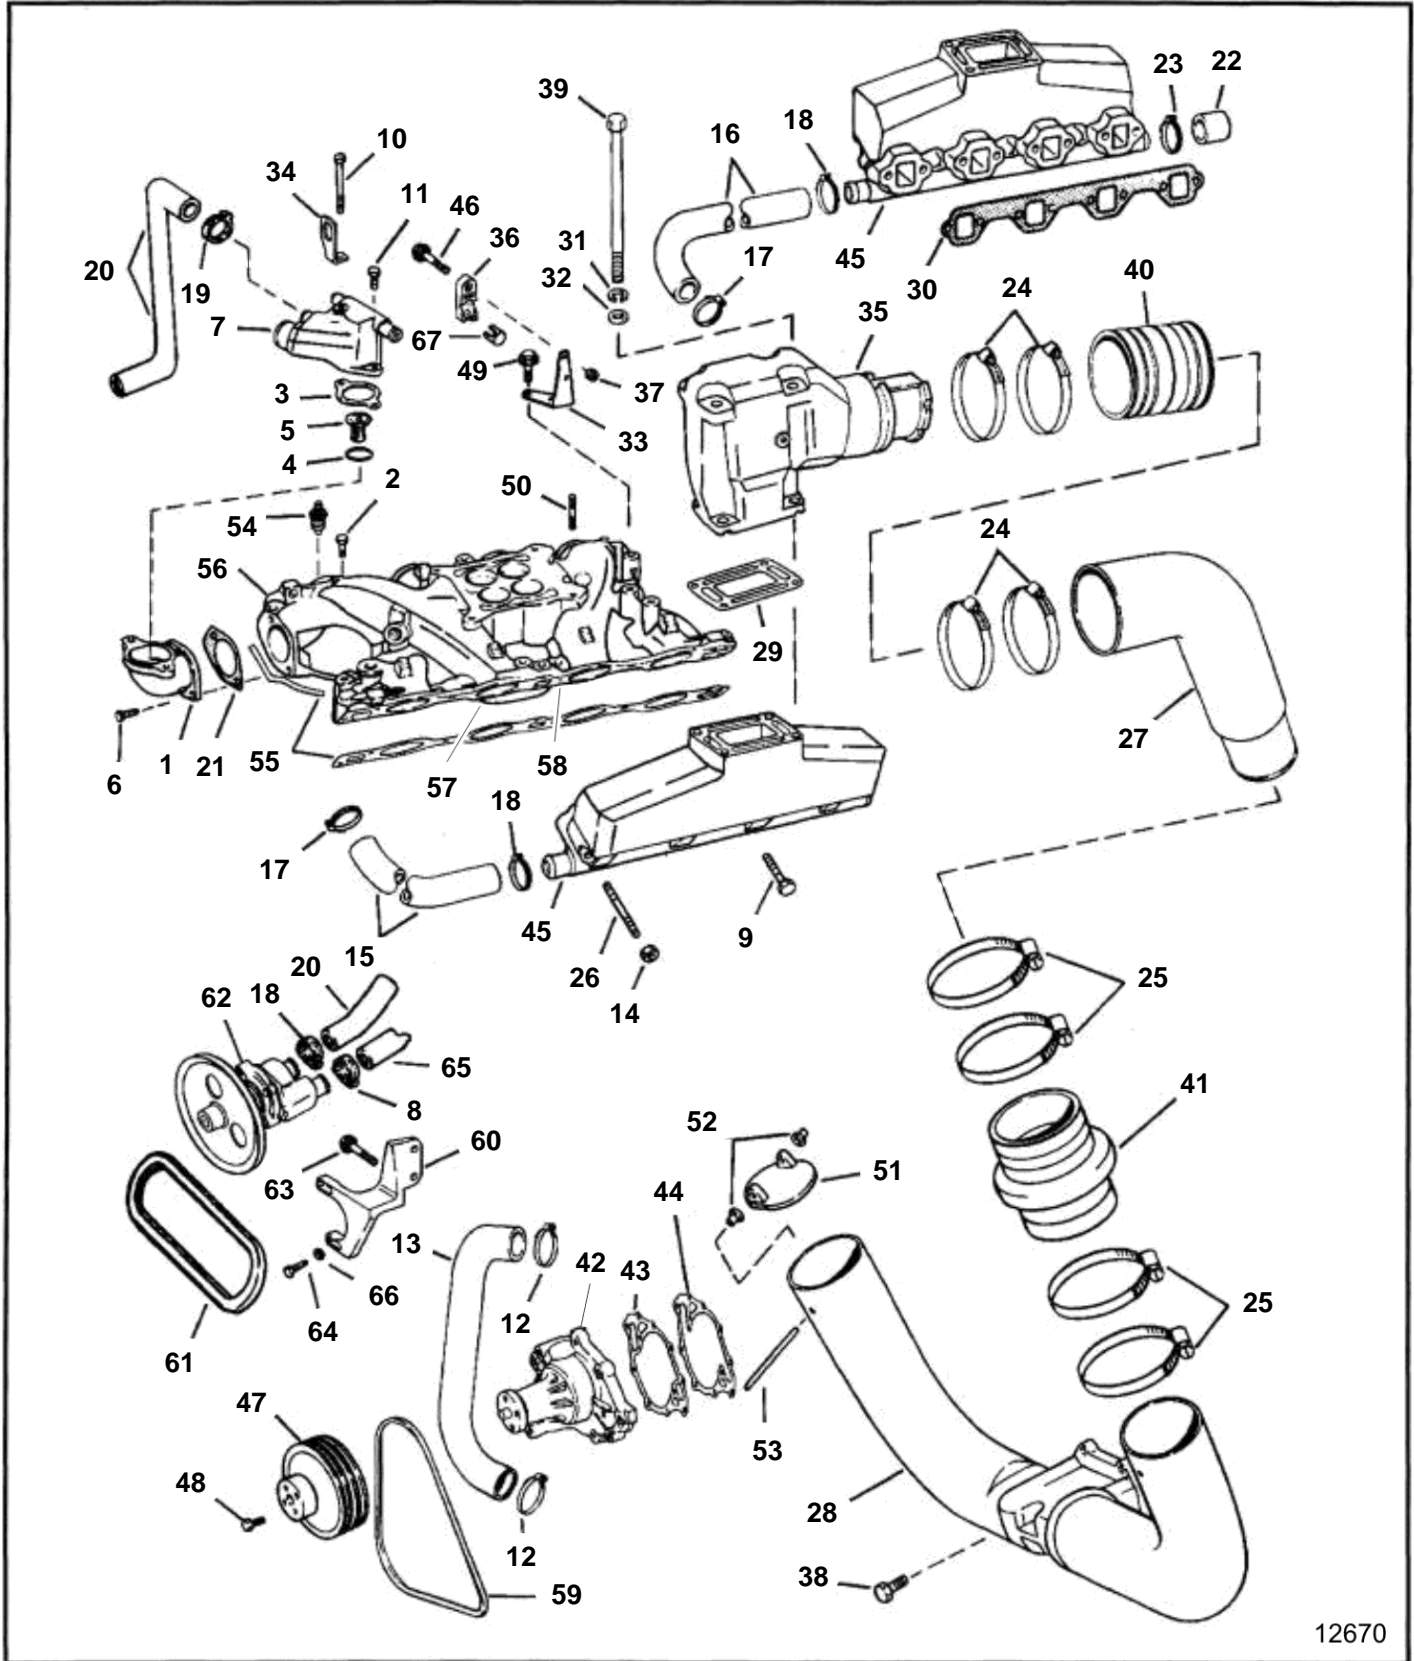

5.8FLPMDA

12670

5.8FLPMDA

REF	PART NO.	QTY	DESCRIPTION	SEE SEC.	NOTES
1	3853245	1	Adapter, Thermostat hsg		
2	3853036	1	Bolt, Intake manifold		
3	3852111	1	Gasket, Thermostat hsg to engine		
4	3852071	1	O-ring, Thermostat		
5	3852216	1	Thermostat, Engine		
6	3853471	2	Screw, Adapter to intake manifold, therm hsg		
7	3850360	1	Housing, Thermostat hsg		
8	3850422	1	Hose clamp, Water pump inlet		
9	3853155	6	Screw, Exhaust manifold		
10	3853391	1	Screw, Lift bracket & thermostat hsg, long		
11	3853401	1	Screw, Thermostat hsg to adapter, short		
12	3852098	2	Hose clamp, Therm hsg to water pump		
13	3852300	1	Hose, Thermostat hsg to water pump		
14	3853404	12	Nut, Exhaust manifold to engine		
15	3853633	1	Hose, Thermostat hsg to exhaust manifold		Port
16	3853420	1	Hose, Thermostat hsg to exhaust manifold		Stbd
17	3853780	2	Hose clamp, To thermostat hsg		
18	3852602	2	Hose clamp, Exhaust manifold		
19	3852602	1	Hose clamp, Thermostat inlet		
20	3852287	1	Hose, Water pump to therm hsg		
21	3852456	1	Gasket, Therm adapter to intake manifold		
22	3852476	2	Cardboard tube, Exhaust manifold		
23	3852602	2	Hose clamp, Cap to exhaust manifold		
24	3852604	4	Hose clamp, Hose, exhaust pipe		
25	3852604	8	Hose clamp, Hose, exhaust pipe upper to lower		
26	3853434	10	Stud, Exhaust manifold to cylinder head		
27	3850213	2	Exhaust pipe, Upper		290 DP
	3853386	2	Exhaust pipe, Exhaust pipe assy to exhaust elbow		SX
28	3855281	1	Exhaust pipe kit		SX
	3851000	1	Exhaust pipe		290 DP
29	3850496	2	Gasket, Elbow to exhaust manifold		
			· Bulletin P-25-1-1	P-25-1-1-EN	Riser Gasket Replaced
30	3852455	2	Gasket, Manifold to engine		
31	3852002	8	Spring washer, Exhaust elbow to manifold		
32	3852058	8	Washer, Exhaust elbow to manifold		
33		1	Bracket, Throttle anchor		
34	3852649	1	Bracket, Center lift		
35	3850456	2	Elbow, Port & starboard		
			· Bulletin P-25-1-5	P-25-1-5-EN	Riser Extension Kit
36	3850266	1	Anchor, Throttle cable		
37	3852118	1	Nut, Anchor, throttle cable to bracket		
38	3852898	4	Screw, Pipe to gimbal		
39	3852830	8	Screw, Elbow to exhaust manifold		
40	3852696	2	Hose, Exhaust elbow to exhaust pipe		Upper
41	3852741	2	Hose, Upper exhaust pipe to exhaust pipe		
42	3853796	1	Pump		
43		1	· Gasket, Water pump plate		
44	3852824	1	Gasket, Water pump		
45	3852347	2	Exhaust manifold, Exhaust		Port & stbd
46	3852048	1	Screw, Anchor, throttle cable to bracket		
47	3854187	1	Pulley, Water pump		
48	3853390	4	Screw, Water pump pulley to hub		
49	3853428	2	Screw, Bracket, throttle anchor		To intake manifold
50	3853100	4	Stud, Intake manifold		
51		2	Seal, Exhaust pipe		
			· Bulletin P-25-1-2	P-25-1-2-EN	Exhaust Seal Obsolete
52	3853566	4	Bushing, Exhaust seal assy to exhaust pipe		
53		2	Pin, Exhaust seal assy to exhaust pipe		
54	3852029	1	Sensor, Water temp		
		1	Bracket, Water temp, dual station		
55	3853913	1	Intake gasket kit, Intake		
56	3853911	1	Inlet pipe		
57	3854396	1	· Baffle, Intake manifold