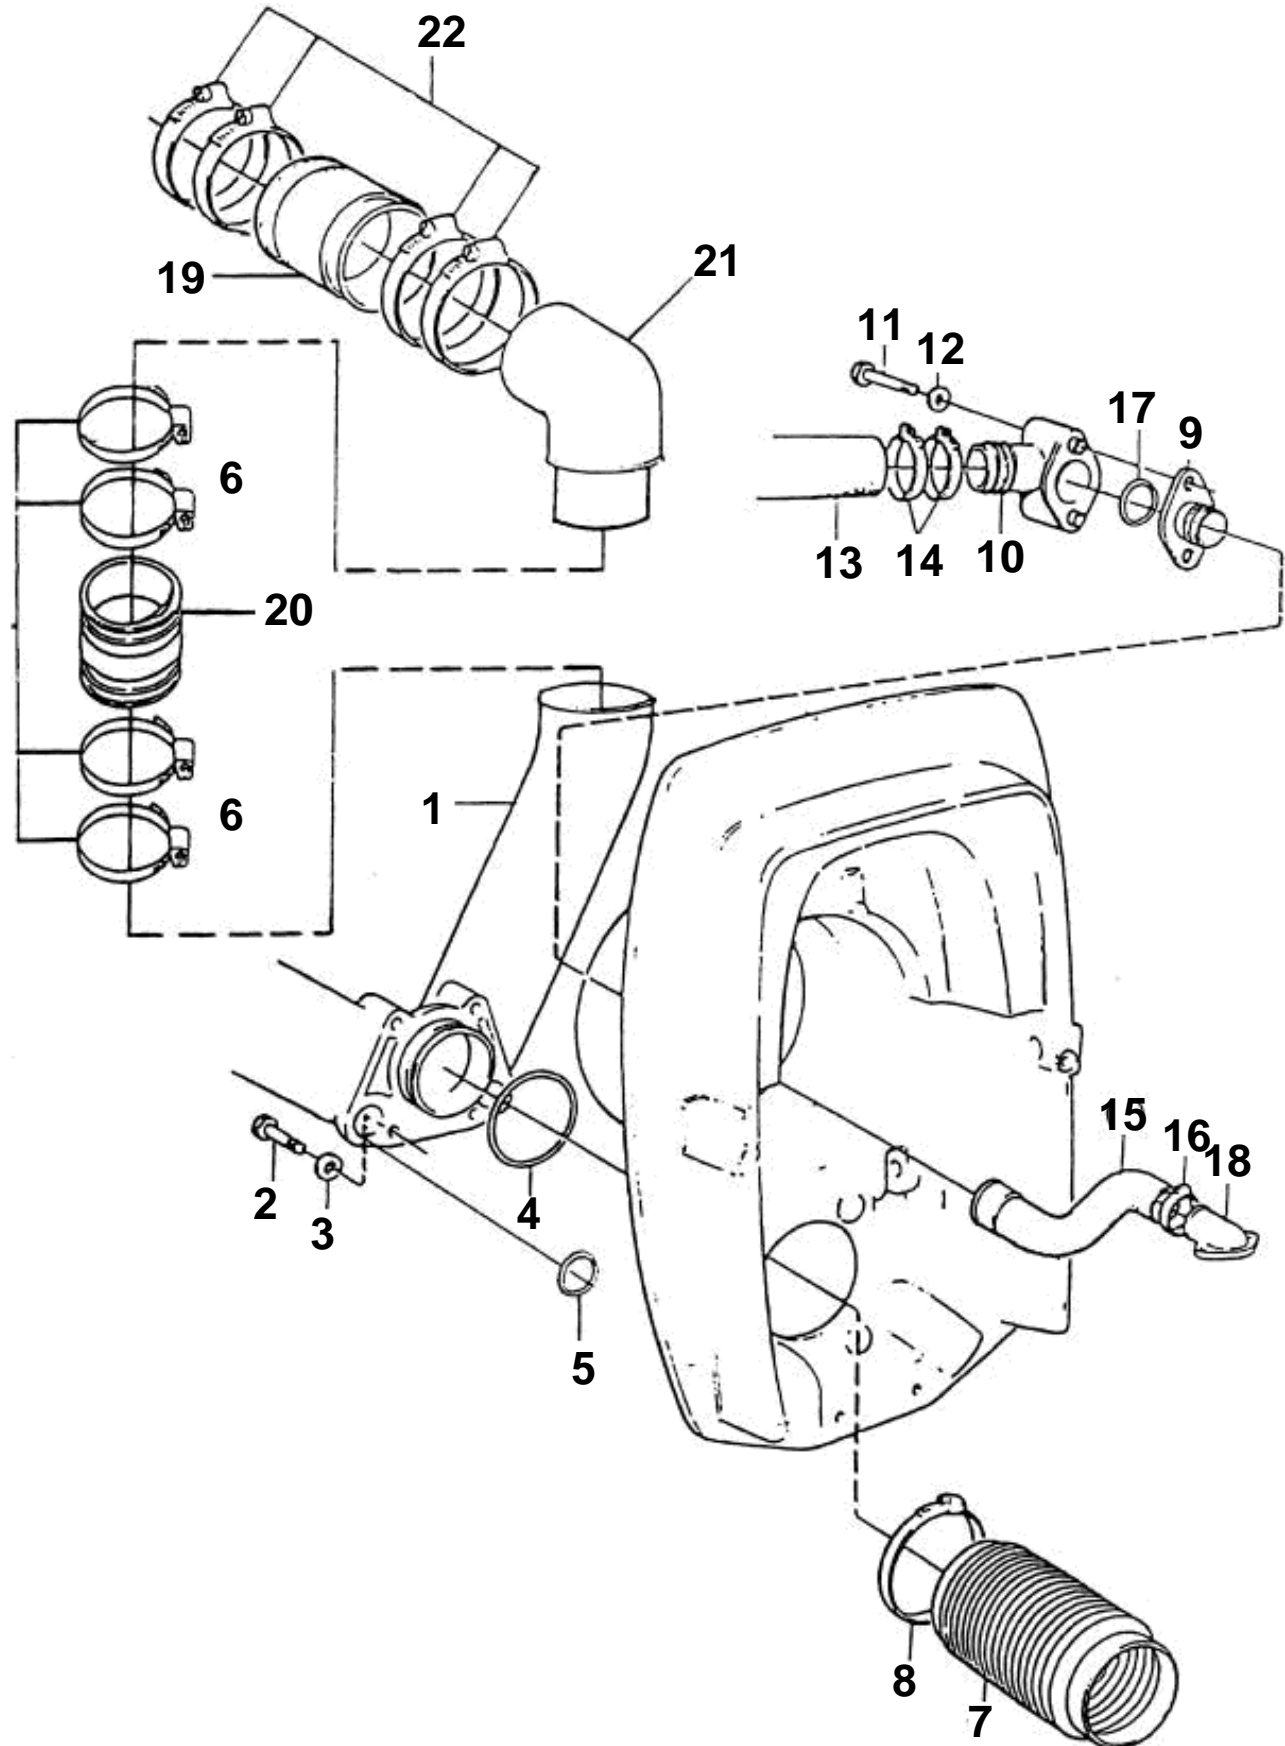

5.0FLPMDA, 5.8FLPMDA

5.0FLPMDA, 5.8FLPMDA

REF	PART NO.	QTY	DESCRIPTION	NOTES
1	3851000	1	Exhaust pipe	
2	970958	4	Hexagon screw	
3	960148	4	Washer	
4	925256	1	O-ring	
5	925064	2	O-ring	
6	3853791	8	Hose clamp	
7	876631	1	Bellows kit, exhaust	
8	872531	2	· Hose clamp	
9		1	Grommet	
10	872336	1	Hose connection	
11	955516	2	Hexagon screw	
12	955893	2	Washer	
13	3850416	1	Hose	HOSE - Transom to oil cooler
14	961669	2	Hose clamp	
15	876632	1	Hose kit	
16	853548	1	· Hose clamp	
17	925064	1	· O-ring	
18	872752	1	Hose connection	
19	3852696	2	Hose	
20	3852741	2	Hose	
21	3850214	2	Exhaust pipe	
22	3853860	8	Hose clamp	