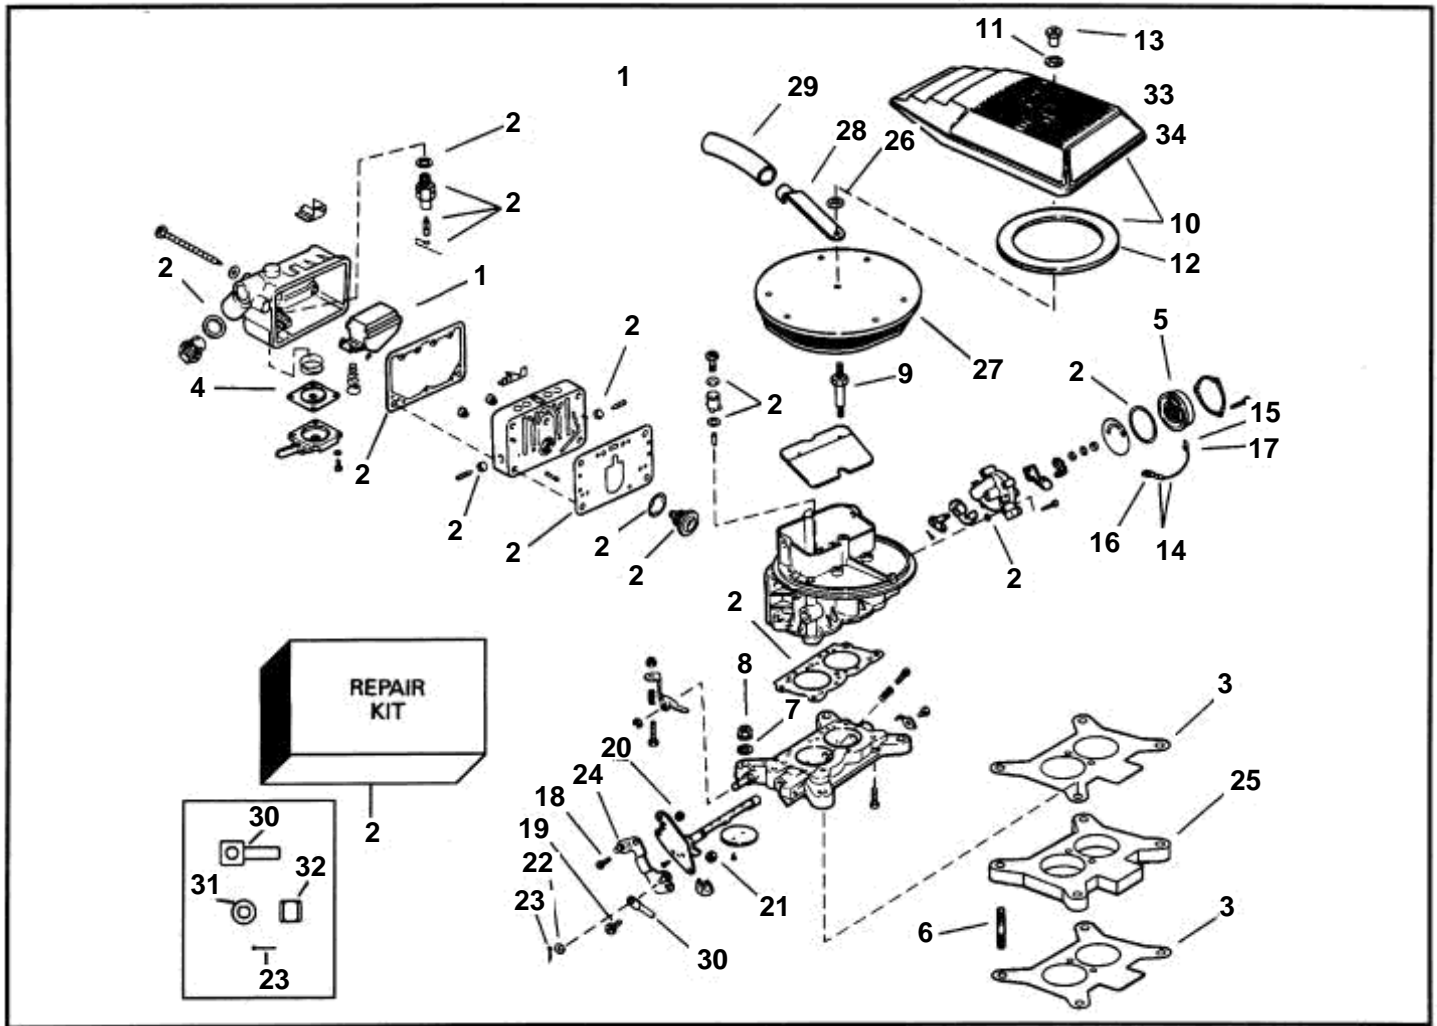

## 5.0FLPMDA

REF	PART NO.	QTY	DESCRIPTION	SEE SEC.	NOTES
1		1	Carburetor		Unnumbered parts serviced at assembly level only.
			• Bulletin P-23-1-1	P-23-1-1-EN	Power valve kits, Holley
1			Carburetor, 290 DP		Not shown
	3853575	1	• Float		
	3855518	1	• Repair kit, 290 DP		
2	3854106	1	• Kit		
3	3852758	2	• • Gasket		
4	3854257	1	• • Diaphragm, Accelerator pump, carburetor		
5	3854108	1	• Choke		
6	3853074	4	Stud, Carburetor mounting		
7	3852191	1	Washer, Electric choke lead		Ground
8	3852142	4	Nut, Stud, carburetor assy		
9	3853560	1	Stud, Flame arrestor & cover to carburetor		
10	3850510	1	Cover, Flame arrestor		
11	3852007	1	Washer, Retainer, oil pan drain		
12	3850458	2	Spacer, Cover, flame arrestor		
13	3852749	1	Nut, Flame arrestor cover		
14	3853845	1	Cable, Electric choke-ground		
15	3854253	1	• Drain cock		
16	3852037	1	• Terminal, Ring, 0.312		
17	3854259	1	• Cover, Terminal		
18	3850415	1	Screw, Throttle lever to carburetor		
19	3852154	1	Screw, Throttle lever		
20	3853758	1	Nut, Screw, throttle lever to carburetor		
21	3854468	1	Lock nut, Throttle lever to carburetor		
22	3852049	1	Washer, Throttle cable to lever		
23	3852052	1	Split pin, Throttle cable to lever		
24		1	Intermediate lever, Carburetor		
25		1	Spacer, Carburetor		
26	3853561	1	Nut, Flame arrestor to carburetor		
27	3854026	1	Flame shield, Carburetor		
28	3852695	1	Connector, Hose to flame arrestor		
29	3852668	1	Hose, Valve cover to flame arrester		
30	3850941	1	Adapter, Throttle cable		
31	3852193	1	Washer		
32	3852019	1	Retainer		
33		1	Decal		5.0FL
34	3854980	1	Decal		Volvo Penta