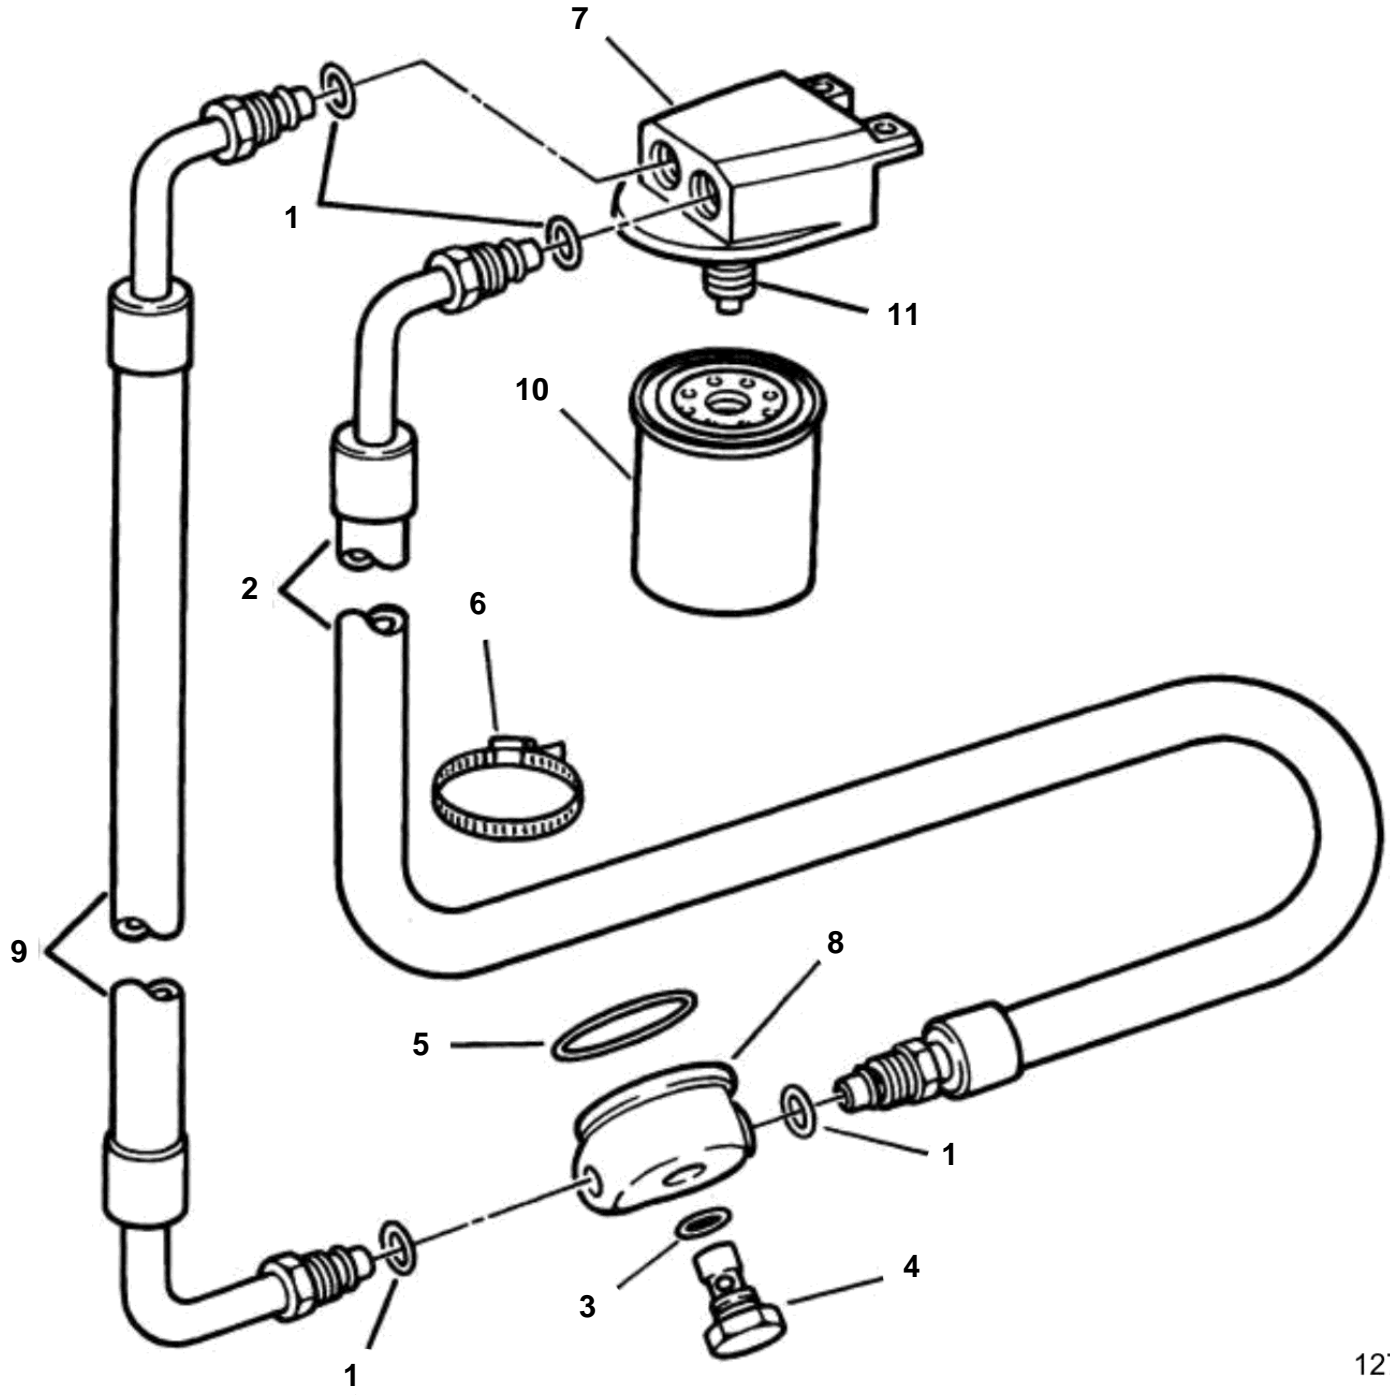

5.0FLPMDA, 5.8FLPMDA

12787

## 5.0FLPMDA, 5.8FLPMDA

REF	PART NO.	QTY	DESCRIPTION
1		1	Filter, 5.0, 5.8 liter
	3852011	4	· O-ring, Oil hose
2		1	· Hose, Engine oil to filter
3	3852089	1	· O-ring, Adapter retainer
4	3854415	1	· Retainer
5	3854416	1	· O-ring, Adapter
6		2	· Cable fixing clamp, Oil lines
7		1	· Adapter, Remote oil filter
8		1	· Adapter, Engine oil
9	3854594	1	· Hose, Engine oil from filter
10	835779	1	· Oil
11		1	· Connector