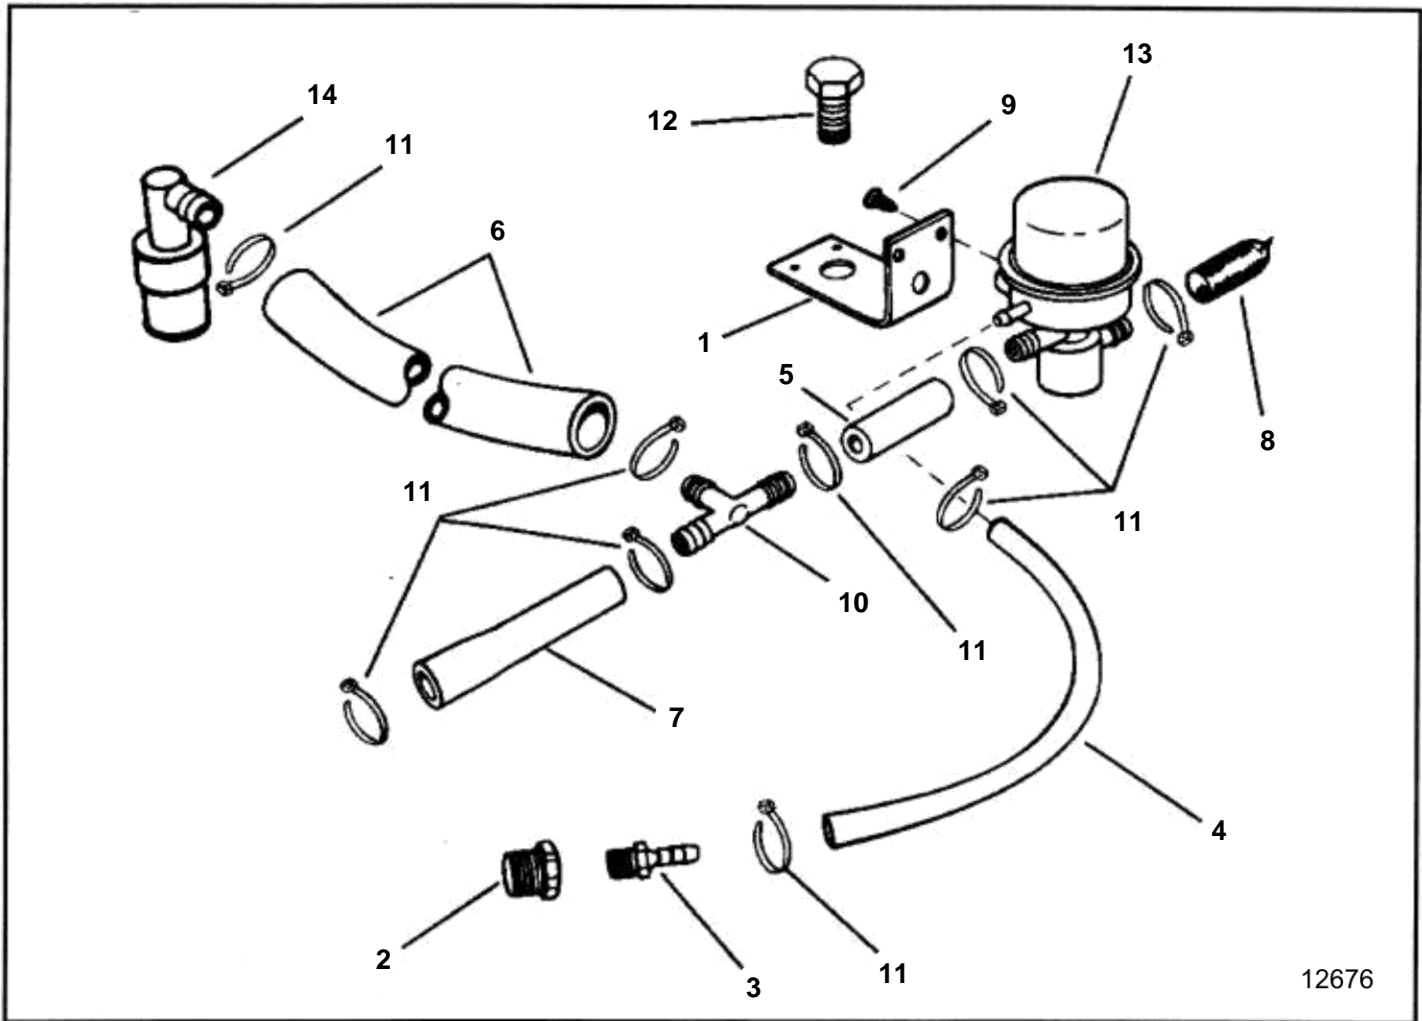

5.0FLPMDA

5.0FLPMDA

REF	PART NO.	QTY	DESCRIPTION
1		1	Bracket, Valve to intake manifold
2	3852465	1	Bushing, Fitting to intake manifold
3	3853639	1	Fitting, Hose to reducer bushing
4	3853750	1	Hose, Fitting to deceleration valve
5		1	Hose, Tee to deceleration valve
6		1	Hose, HOSE, Tee to PCV valve
7	3853747	1	Hose, Carb. spacer to tee
8	3853746	1	Sea water filter, Air intake to valve
9	3852156	2	Screw, Valve to bracket
10	3852016	1	T-nipple, Hose to carb
11		1	Cable tie, Hose to flame arrestor
12	3853428	1	Screw, Deceleration valve bracket to manifold
13		1	Valve
14		1	Valve, PCV