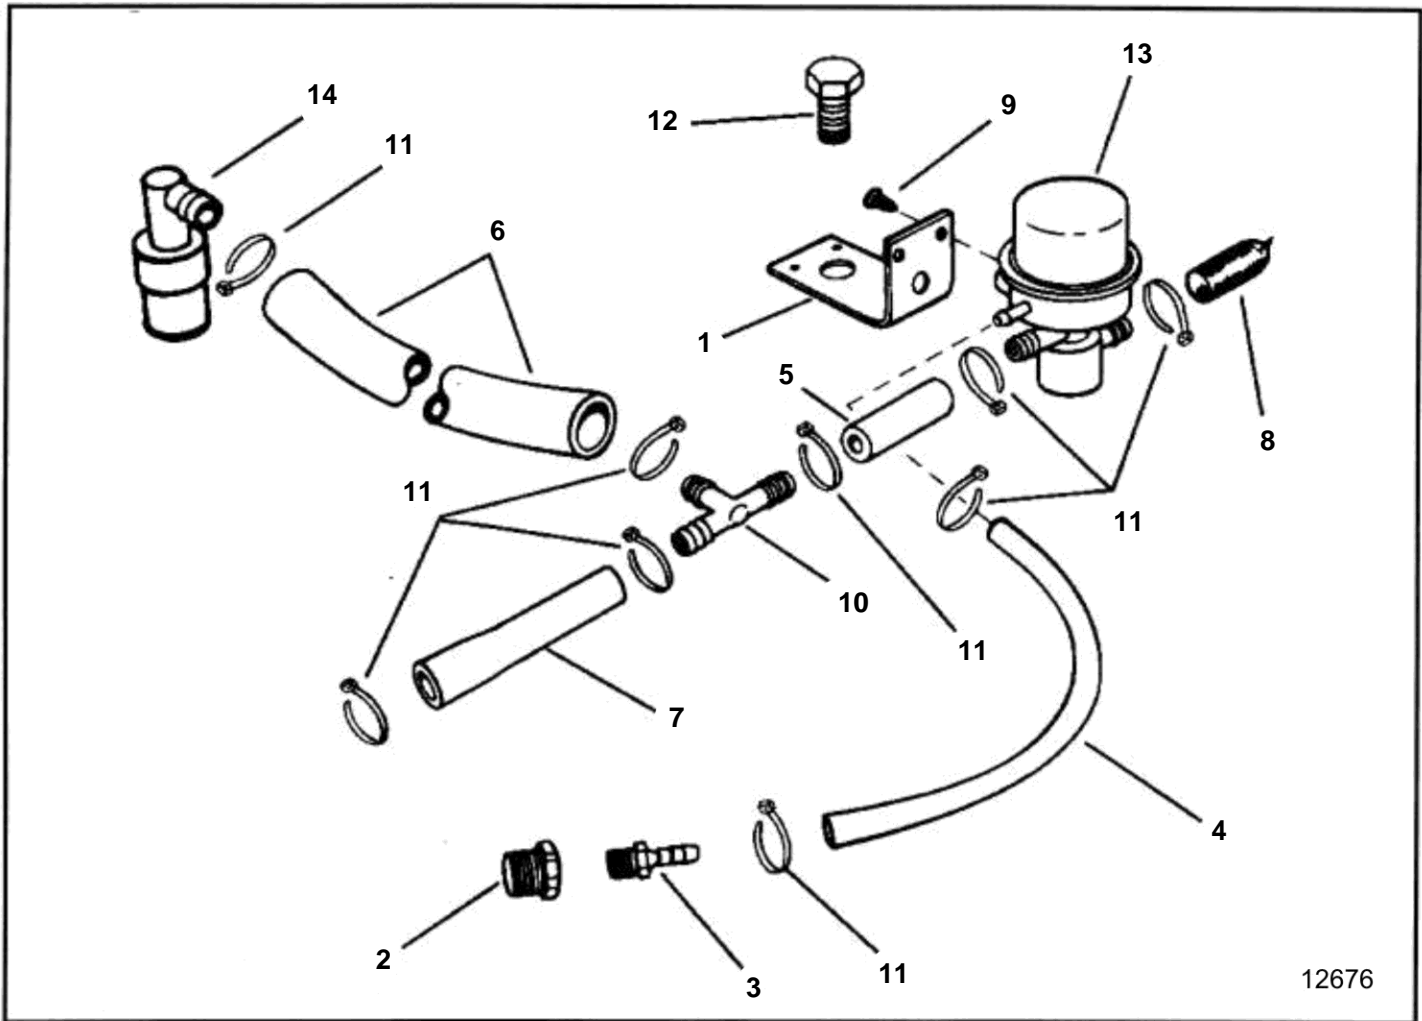

5.8FLPMDA

12676

5.8FLPMDA

REF	PART NO.	QTY	DESCRIPTION
1		1	Bracket, Valve to intake manifold
2	3852465	1	Bushing, Fitting to intake manifold
3	3853639	1	Fitting, Hose to reducer bushing
4	3853750	1	Hose, Fitting to deceleration valve
5		1	Hose, Tee to deceleration valve
6		1	Hose, Tee to PCV valve
7	3853584	1	Hose, Carburetor spacer to tee
8	3853746	1	Sea water filter, Air intake to valve
9	3852156	2	Screw, Valve to bracket
10	3852016	1	T-nipple, Hose to carb
11		2	Cable tie, Hose to tee & deceleration valve
12	3852143	1	Screw, Deceleration valve bracket to manifold
13		1	Valve
14		1	Valve, PCV