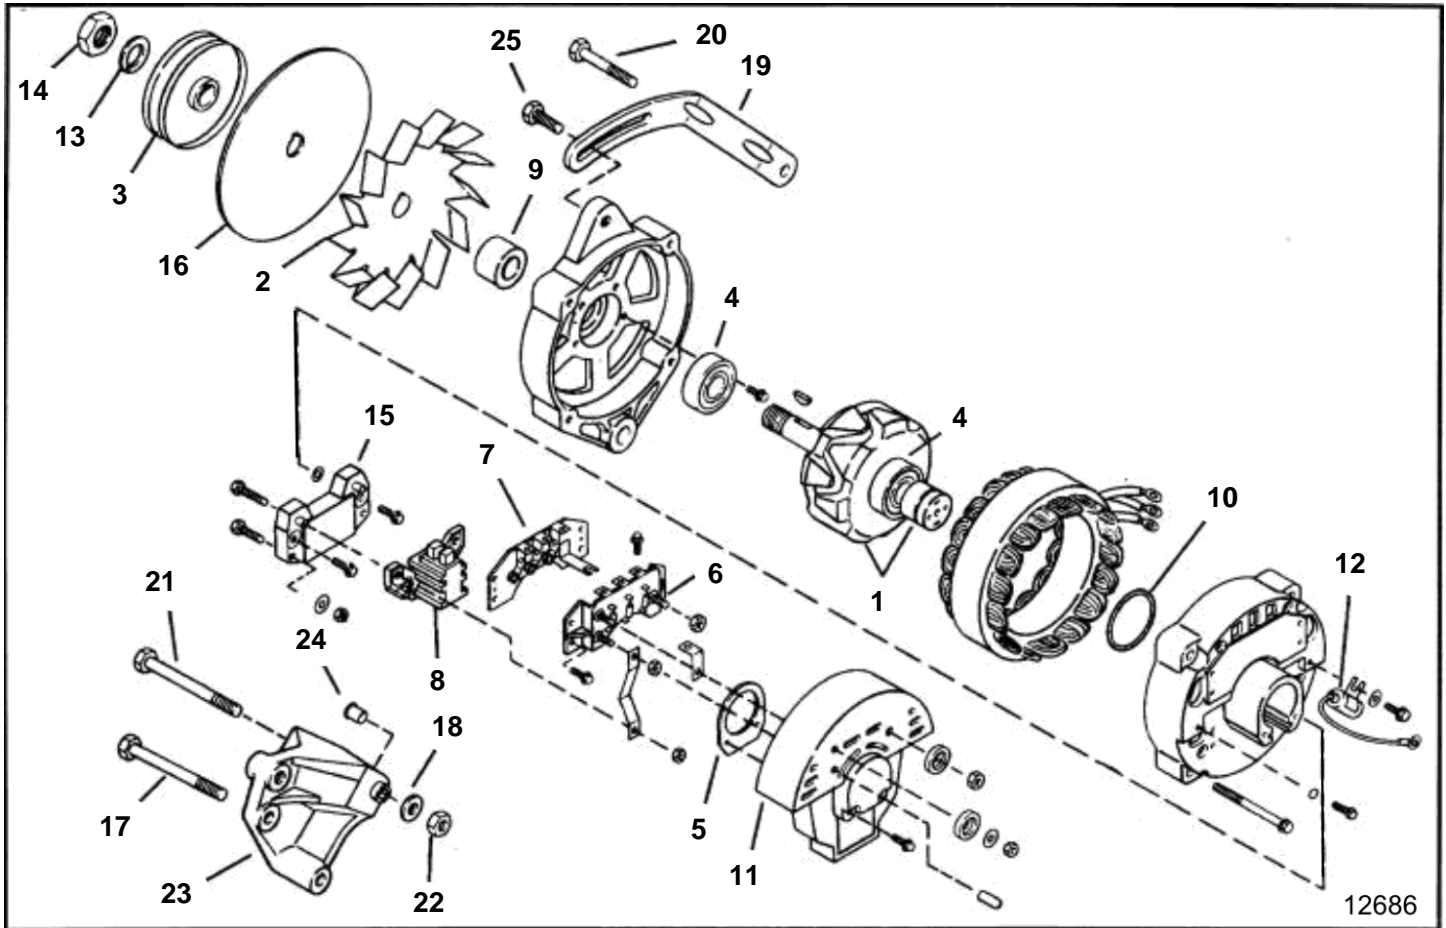

5.0FLPMDA, 5.8FLPMDA

5.0FLPMDA, 5.8FLPMDA

REF	PART NO.	QTY	DESCRIPTION	NOTES
1	3850927	1	Kit	Un-numbered parts serviced at assembly level only
		1	· Rotor	
2		1	· Fan	
3	3852644	1	· Pulley	
4	3852643	2	· Bearing, Front & rear	
5	3852642	1	· Retainer, Rear bearing	
6		1	· Diode	
7		1	· Rectifier	
8	3853835	1	· Brush	
9	3852639	1	· Spacer, Fan	
10	3852637	1	· Gasket	
11	3853834	1	· Cardboard tube	
12	3852636	1	· Capacitor	
13	3852625	1	· Washer	
14	3852630	1	· Nut	
15	3853833	1	· Governor, Voltage	
16	3853881	1	· Baffle	
17	3853395	2	Screw, Alternator bracket to engine	
18	3852058	1	Washer, Alternator to bracket	Rear
19	3852703	1	Brace, Alternator	
20	3853557	1	Screw, Brace to water pump	
21	3853367	1	Screw, Alternator to bracket	Power steering
22	3852051	1	Nut, Alternator to bracket	
23	3854183	1	Bracket, Alternator to water pump	
24	3852740	1	· Bushing, Alternator	
25	3853399	1	Screw, Brace to alternator	