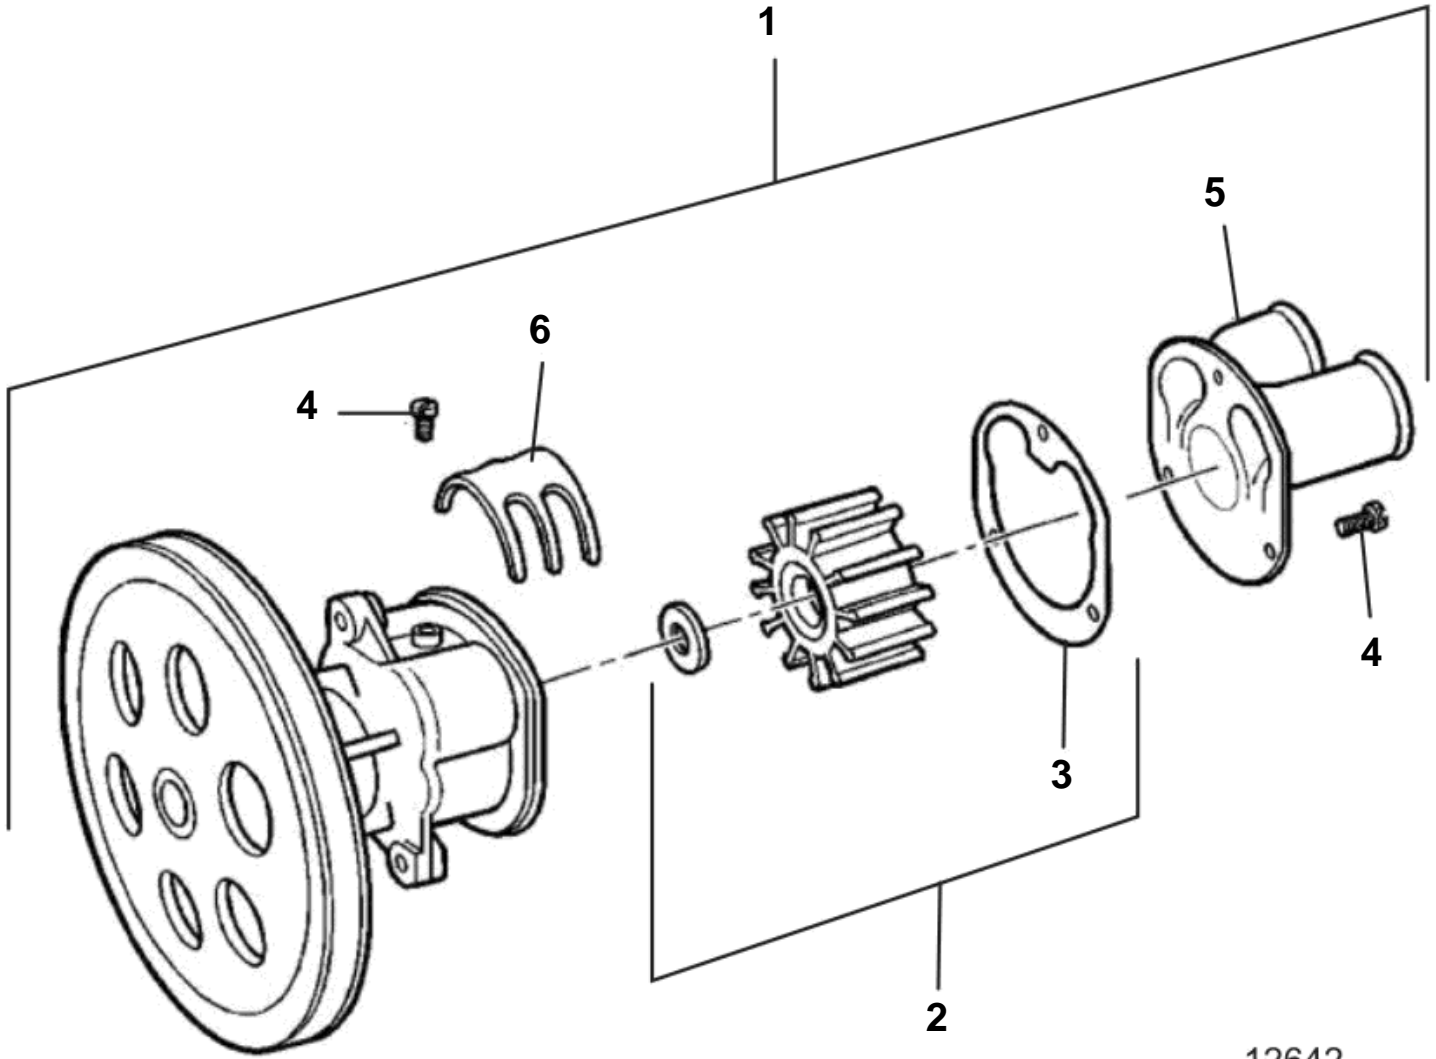

5.0FLPMDA, 5.8FLPMDA

12642

5.0FLPMDA, 5.8FLPMDA

REF	PART NO.	QTY	DESCRIPTION	SEE SEC.	NOTES
1	3851623	1	Sea water pump		
2	3855546	1	• Repair kit		
			• Bulletin P-26-6-2	P-26-6-2-EN	Impeller kits, Gas, to 2005
3	3851702	1	• • Gasket, Plate to body		
4	841693	4	• Screw		
5	3851697	1	• End cover		
6	3851698	1	• Cam, Impeller		