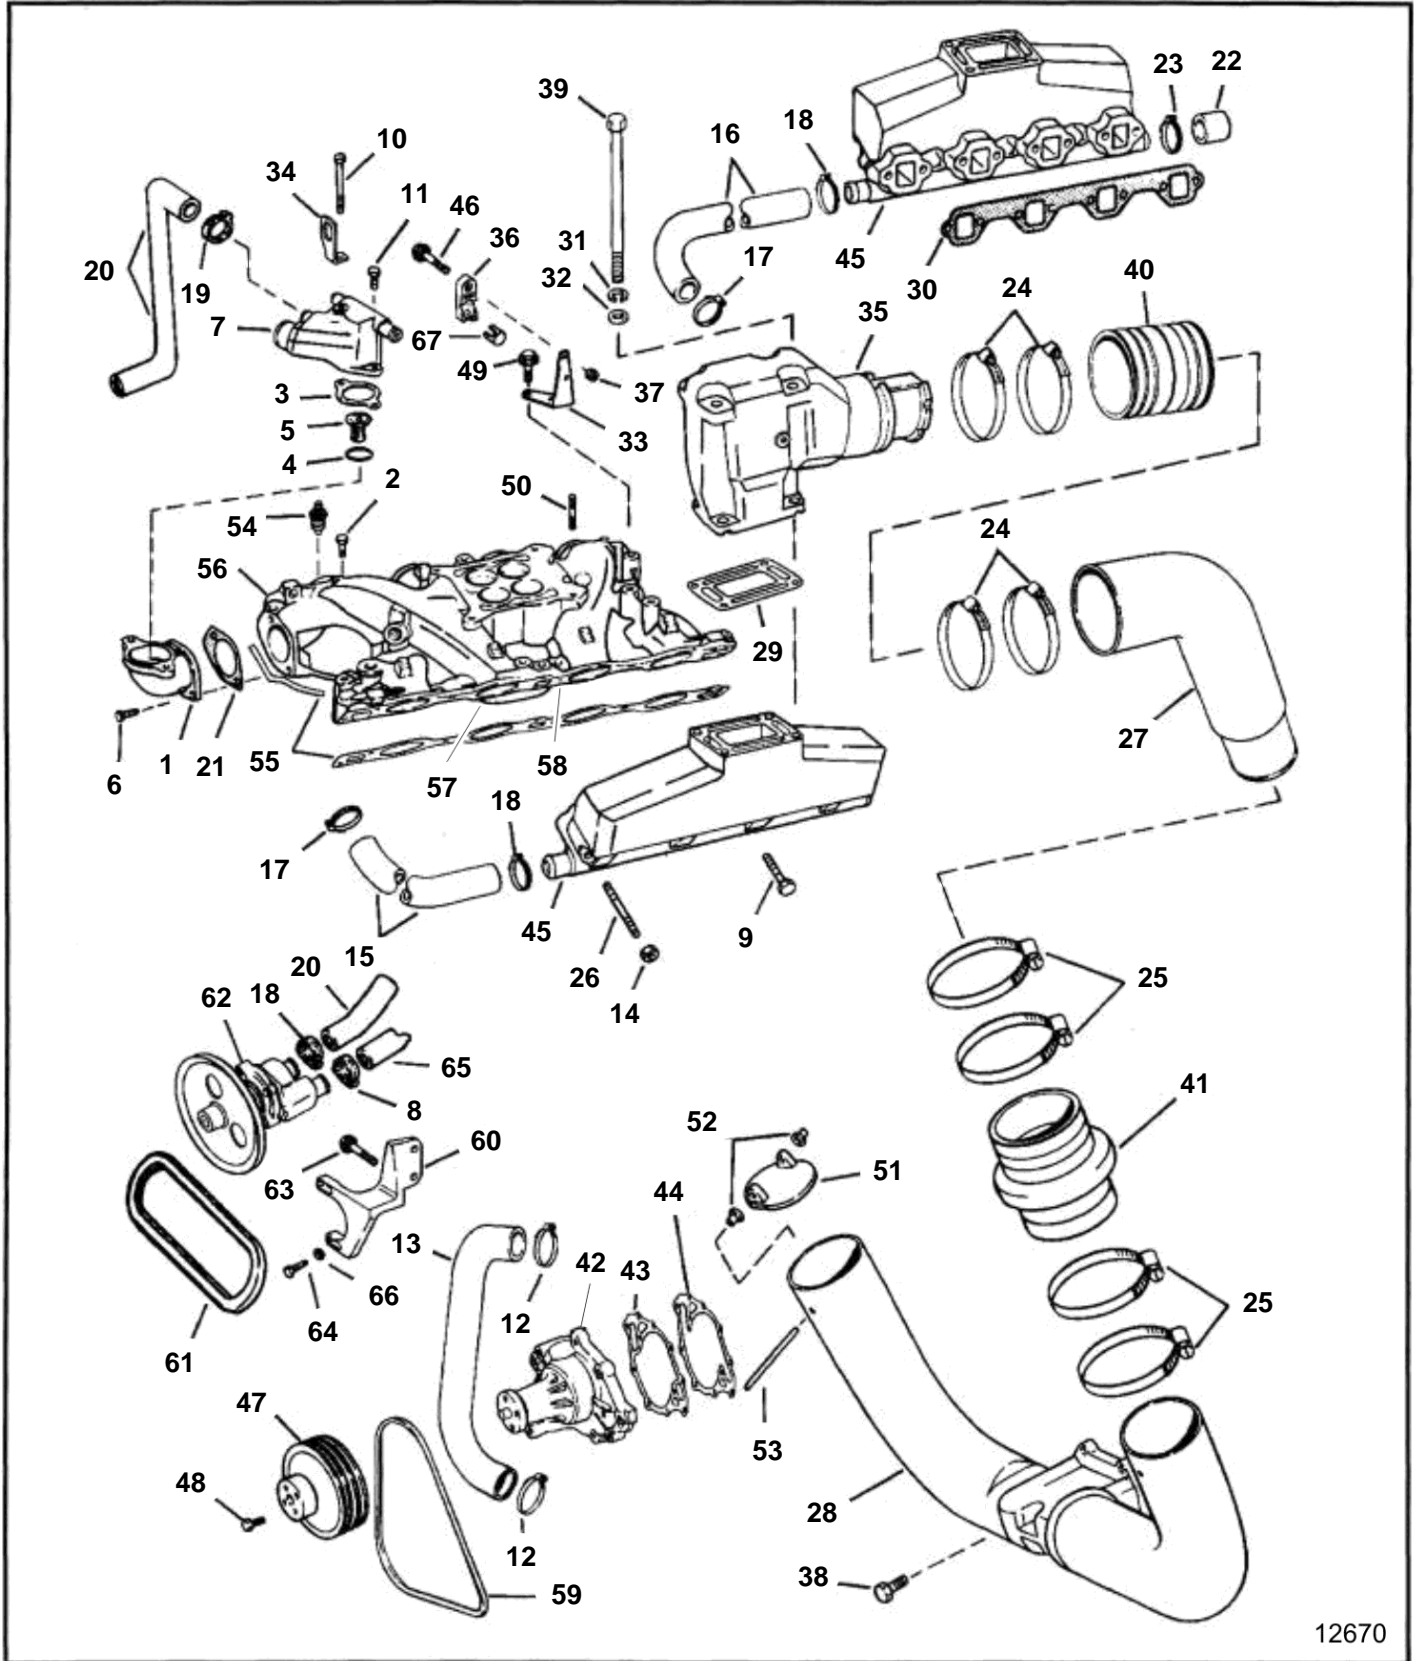

5.0FLPNCB, 5.0FLPNCB

5.0FLPNCB, 5.0FLPNCS

REF	PART NO.	QTY	DESCRIPTION	SEE SEC.	NOTES
1	3853245	1	Adapter, Thermostat hsg		
2	3853036	1	Screw, Intake manifold		
3	3852111	1	Gasket, Thermostat hsg to engine		
4	3852071	1	O-ring, Thermostat		
5	3852216	1	Thermostat, Engine		
6	3853471	2	Screw, Adapter to intake manifold, therm hsg		
7	3850360	1	Thermostat housing, Thermostat hsg		
8	3850422	1	Clamp, Water pump inlet		
9	3853155	6	Screw, Exhaust manifold		
10	3853391	1	Screw, Lift bracket & thermostat hsg, long		
11	3853401	1	Screw, Thermostat hsg to adapter, short		
12	3852098	2	Clamp, Therm hsg to water pump		
13	3852300	1	Hose, Thermostat hsg to water pump		
14	3853404	12	Lock nut, Exhaust manifold to engine		
15	3853633	1	Hose, Thermostat hsg to exhaust manifold		Port
16	3853420	1	Hose, Thermostat hsg to exhaust manifold		Stbd
17	3853780	2	Clamp, To thermostat hsg		
18	3852602	2	Clamp, Exhaust manifold		
19	3852602	1	Clamp, Thermostat inlet		
20	3855637	1	Hose, Water pump to therm hsg		
21	3852456	1	Gasket, Therm adapter to intake manifold		
22	3852476	2	Cap, Exhaust manifold		
23	3852602	2	Clamp, Cap to exhaust manifold		
24	3852604	4	Clamp, Hose, exhaust pipe		
25	3852604	8	Clamp, Hose, exhaust pipe upper to lower		
26	3853434	10	Stud, Exhaust manifold to cylinder head		
27	3850213	2	Exhaust pipe, Upper		290 DP
	3853386	2	Exhaust pipe, Exhaust pipe assy to exhaust elbow		SX
28	3855281	1	Exhaust pipe		SX
	3851000	1	Exhaust pipe		290 DP
29	3850496	2	Gasket, Elbow to exhaust manifold		
			· Bulletin P-25-1-1	P-25-1-1-EN	Riser Gasket Replaced
30	3852455	2	Gasket, Manifold to engine		
31	3852002	8	Lock washer, Exhaust elbow to manifold		
32	3852058	8	Washer, Exhaust elbow to manifold		
33		1	Bracket, Throttle anchor		
34	3852649	1	Bracket, Center lift		
35	3855270	2	Exhaust pipe, Port & starboard		
36	3850266	1	Anchorage, Throttle cable		
37	3852118	1	Nut, Anchor, throttle cable to bracket		
38	3855472	4	Flange screw, Pipe to gimbal		
39	3852830	8	Screw, Elbow to exhaust manifold		
40	3852696	2	Exhaust hose, Exhaust elbow to exhaust pipe		Upper
41	3852741	2	Hose, Upper exhaust pipe to exhaust pipe		
42	3853796	1	Circulation pump		
43		1	· Gasket, Water pump plate		
44	3852824	1	Gasket, Water pump		
45	3852347	2	Exhaust pipe, Exhaust		Port & stbd
46	3852048	1	Screw, Anchor, throttle cable to bracket		
47	3854187	1	Pulley, Water pump		
48	3853390	4	Screw, Water pump pulley to hub		
49	3853428	2	Screw, Bracket, throttle anchor		To intake manifold
50	3853100	4	Stud, Intake manifold		
51		2	Seal, Exhaust pipe		
			· Bulletin P-25-1-2	P-25-1-2-EN	Exhaust Seal Obsolete
52		4	Bushing, Exhaust seal assy to exhaust pipe		
53		2	Pin, Exhaust seal assy to exhaust pipe		
54		1	Tank, Water temp		
		1	Ect sensor, Water temp, dual station		
55	3853912	1	Inlet gasket kit, Intake		
56	3853910	1	Inlet pipe		
57	3854394	1	· Baffle, Intake manifold		
58	3852421	1	· Screw, Baffle, intake manifold