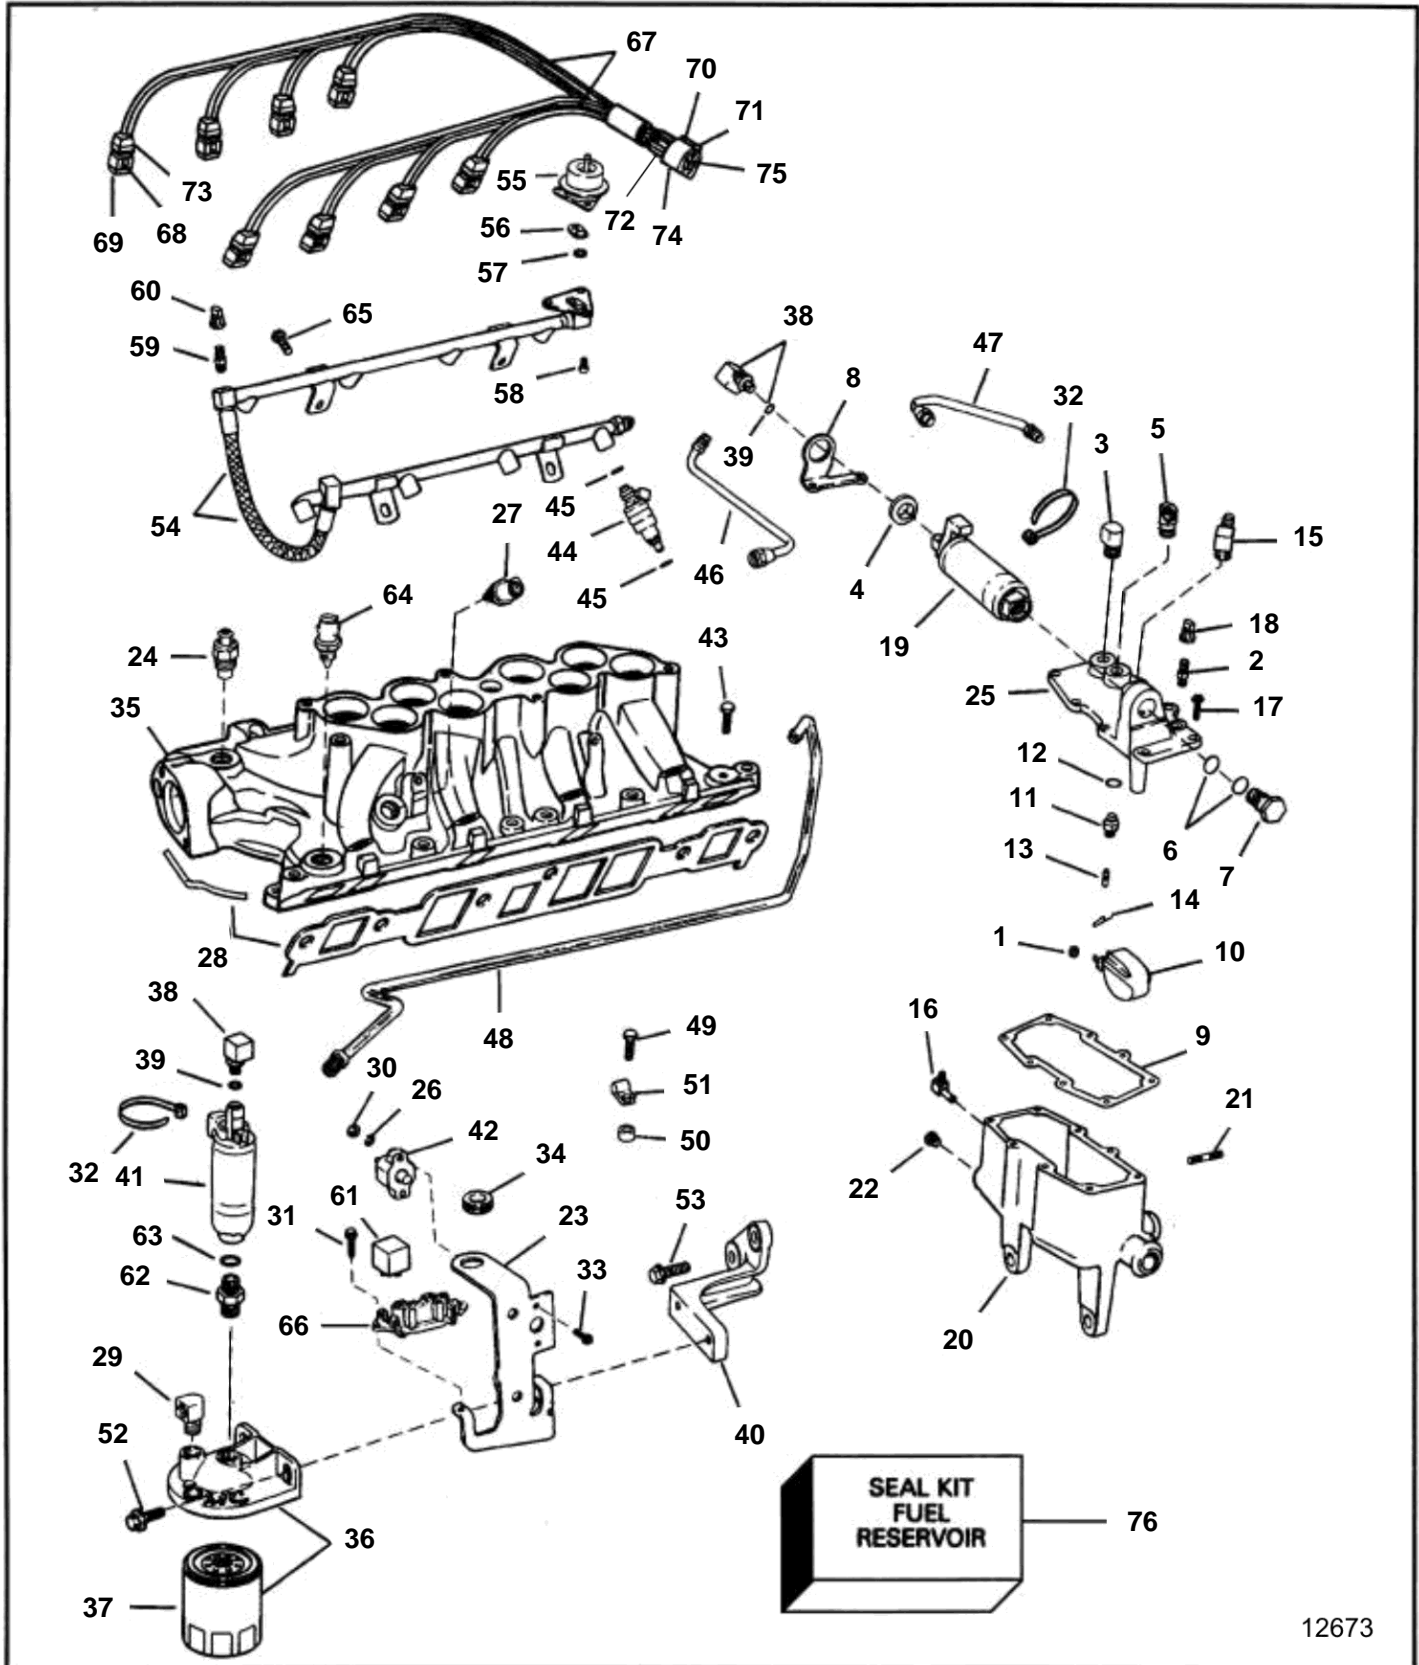

5.0FIPNCACE, 5.0FIPNCBCE, 5.0FIPNCMCE, 5.0FIPNCSCCE

12673

5.0FIPNCACE, 5.0FIPNCBCE, 5.0FIPNCMCE, 5.0FIPNCSCCE

REF	PART NO.	QTY	DESCRIPTION	NOTES
1	3852034	1	Retainer, Float to pin	
2	3854152	1	Valve, Reservoir assy	
3	3852453	1	Fitting, Cover, reservoir assy, return	
4	3852481	1	Grommet, Fuel pump to cover, reservoir assy	
5	3852506	1	Fitting, Pump to reservoir	Low pressure fuel pump
6	3853642	2	O-ring, Retainer, fuel pump	
7	3853572	1	Hollow screw, Fuel pump to cover	Reservoir assy
8	3853573	1	Bracket, Fuel pump grommet, reservoir assy	
9	3853574	1	Gasket, Cover, reservoir assy	
10	3853575	1	Float, Reservoir assy	
11	3853576	1	Seat, Float needle, reservoir assy	
12	3853577	1	Gasket, Float needle seat, reservoir assy	
13	3853578	1	Needle, Float, reservoir assy	
14	3853579	1	Clip, Needle to float, reservoir assy	
15	3853597	1	Elbow, Vent, reservoir to intake	
16	3852480	1	Riser, Reservoir to thermostat hsg	
17	3853606	8	Screw, Cover to reservoir	Reservoir assy
18	3853616	1	Protective cap, Pressure valve	
19	3854280	1	Fuel pump, Electric	High pressure
20	3854149	1	Tank	
21	3852093	1	· Stud, Bracket & cooler mount	
22	3852167	1	· Plug, Reservoir drain	
23		1	Bracket, Support, fuel pump & relay mounting	
24	3854710	1	Sender, Water temperature	Intake manifold, front
25	3854405	1	Cover, Reservoir	
26	3852001	2	Lock washer, Circuit breaker terminals	Fuel pump
27		1	Sender, Air charge temperature	
28	3854406	1	Inlet gasket kit, Intake manifold	
29	3852013	1	Elbow, Inlet, fuel filter cover	
30	3852064	2	Nut, Circuit breaker terminals	Fuel pump
31	3852208	2	Screw, Relay & cable assy	
32		2	Lock strap, Cable to fuel pump assy	
		1	Lock strap, Eng cbl to low pres fuel pump assy	
33	3853620	2	Screw, Circuit breaker to bracket	
34	3852481	1	Grommet, Fuel pump to bracket	
35		1	Inlet pipe	
36	3850861	1	Cover	
37	3851218	1	· Fuel filter	
38	3853545	1	Fitting, Fuel pump	
39	3850820	1	· O-ring, Fitting	
40	3853570	1	Bracket, Pump, filter, circuit breaker & support	
41	3854902	1	Fuel pump, Low pressure	
42	3854163	1	Breaker, 20A, fuel pump	
43	3853036	1	Screw, Intake manifold	
44		8	Injector, Fi, FSi	
	3850925	8	Injector, FSi	For spec. no. 3868418
45	3853733	1	O-ring	
46	3854142	1	Fuel line, Reservoir to fuel line, feed	
47	3854143	1	Fuel line, Regulator to reservoir	
48	3854140	1	Fuel line, Fuel pump to reservoir, low pressure	
49	3852043	1	Screw, Clamp & spacer to valve cover	
50	3853617	1	Sleeve, Clamp, fuel line to volve cover	Port
51		1	Clamp, Fuel line to valve cover, port	
52	3853266	2	Screw, Fuel pump, support bracket,	Fuel filter to bracket
53	3853558	2	Flange screw, Fuel filter bracket to cyl head	
54	3854141	1	Fuel line, Fuel injectors to intake	
55		1	Governor	
56	3853737	1	Gasket	
57	3853738	1	O-ring	
58		3	Screw	
59	3854152	4	Valve	
60	3853616	1	Protective cap	
61	3852259	1	Relay, Fuel pump