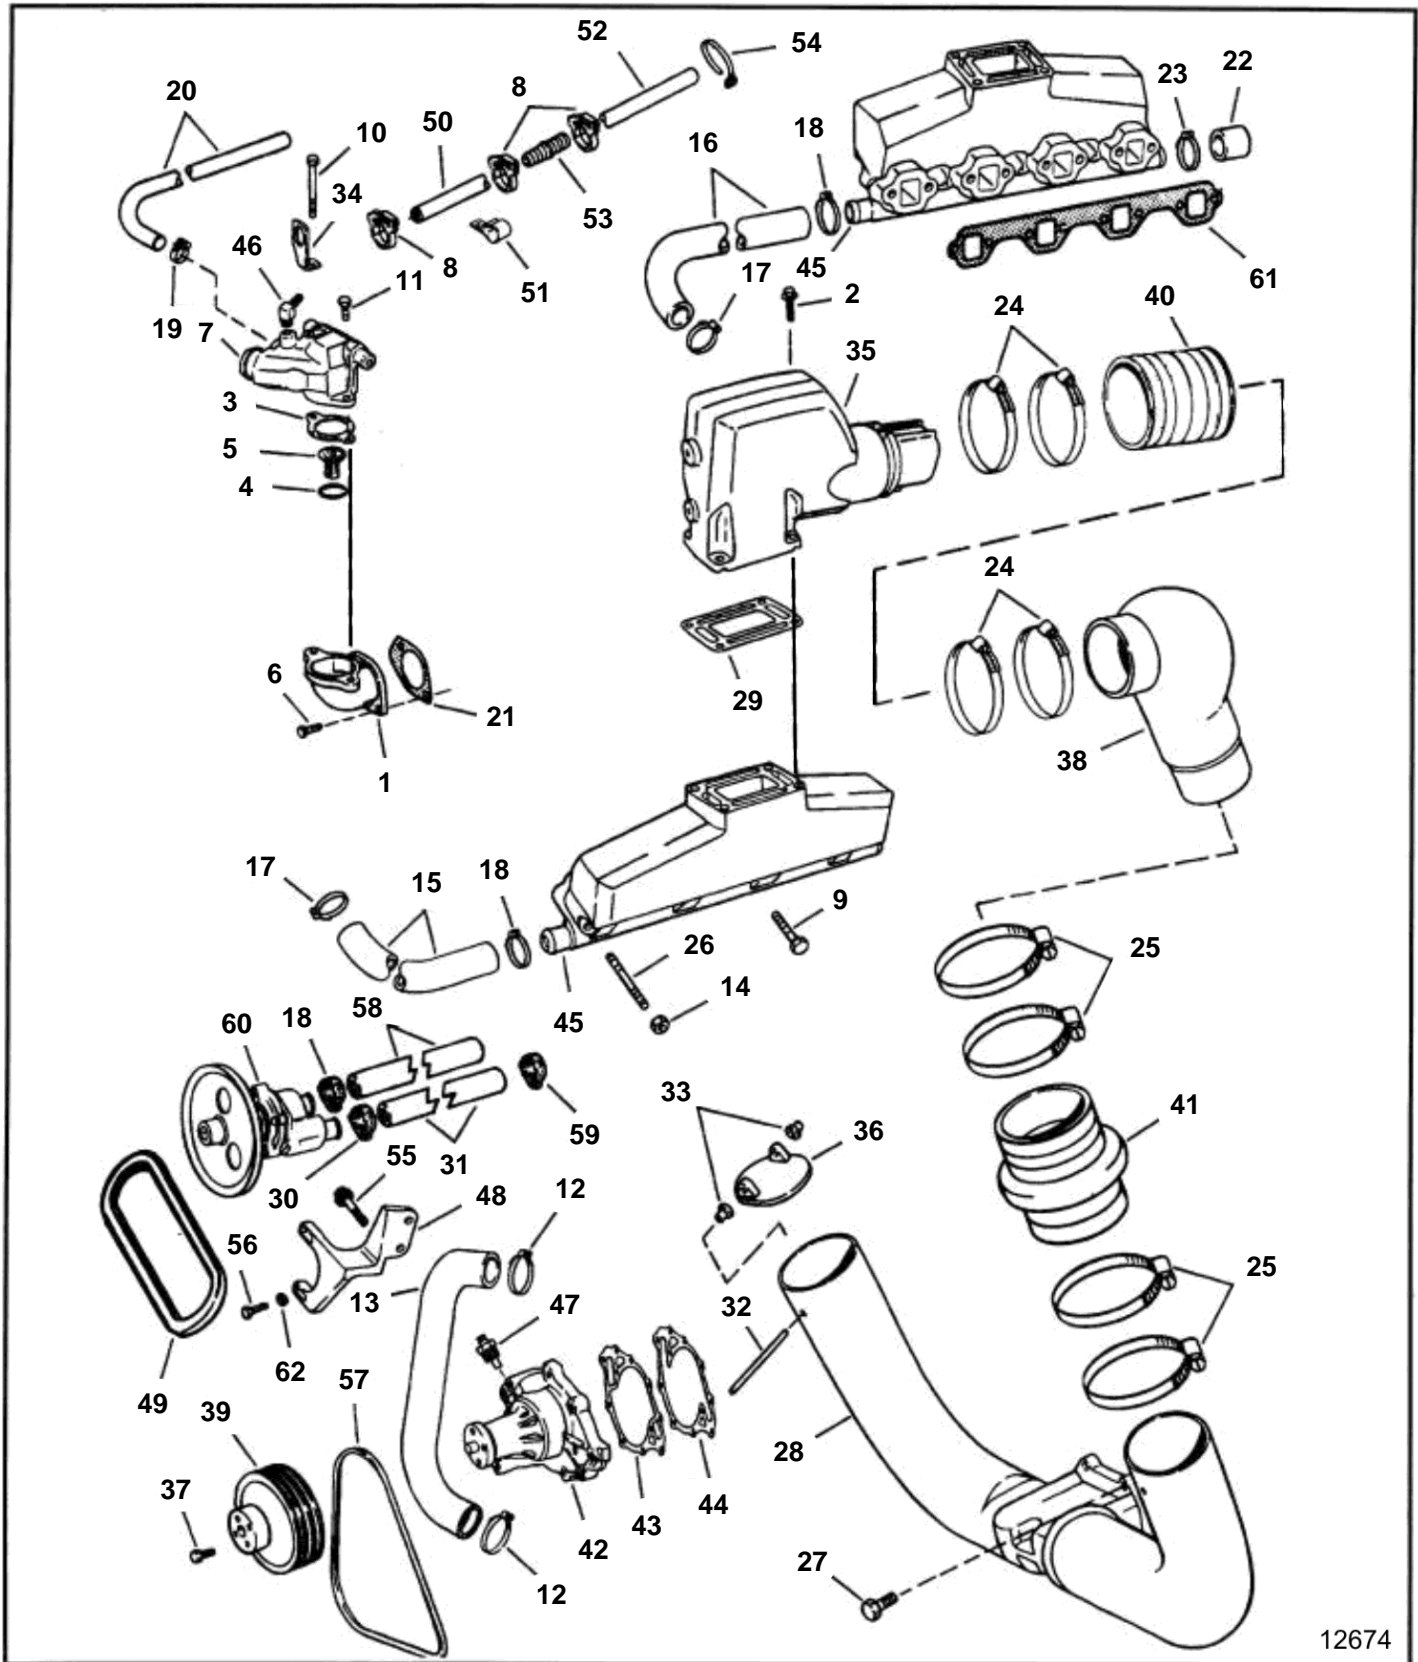

5.0FIPNCBCE, 5.0FIPNCSCE

12674

5.0FIPNCBCE, 5.0FIPNCSCE

REF	PART NO.	QTY	DESCRIPTION	SEE SEC.	NOTES
1	3853245	1	Adapter, Thermostat hsg		
2	3853651	8	Screw, High rise elbow to exhaust manifold		
3	3852111	1	Gasket, Thermostat hsg to engine		
4	3852071	1	O-ring, Thermostat		
5	3852216	1	Thermostat, Engine		
6	3853471	2	Screw, Adapter to intake manifold, therm hsg		
7	3850360	1	Thermostat housing, Thermostat hsg		
8	3852196	1	Clamp, Hose to reservoir, antisiphon valve		
9	3853155	6	Screw, Exhaust manifold		
10	3853391	1	Screw, Lift bracket & thermostat hsg		To intake manifold
11	3853401	1	Screw, Thermostat hsg to adapter, short		
12	3852098	2	Clamp, Therm hsg to water pump		
13	3852300	1	Hose, Thermostat hsg to water pump		
14	3853404	12	Lock nut, Exhaust manifold to engine		
15	3853633	1	Hose, Thermostat hsg to exhaust manifold		Port
16	3853420	1	Hose, Thermostat hsg to exhaust manifold		Stbd
17	3853780	2	Clamp, To thermostat hsg		
18	3852602	2	Clamp, Cap to exhaust manifold		
19	3852602	1	Clamp, To thermostat hsg inlet		
20	3853581	1	Hose, Oil cooler to thermostat hsg		
21	3852456	1	Gasket, Therm adapter to intake manifold		
22	3852476	2	Cap, Exhaust manifold		
23	3852602	2	Clamp, To exhaust manifold		
24	3852604	8	Clamp, Hose, exhaust pipe upper to lower		
25	3852604	8	Clamp, Hose, exhaust pipe upper to lower		
26	3853434	10	Stud, Exhaust manifold to cylinder head		
27	3855472	4	Flange screw, Pipe to gimbal		
28	3855281	1	Exhaust pipe		
	3851000	1	Exhaust pipe		
29	3850496	2	Gasket, Elbow to exhaust manifold		
			· Bulletin P-25-1-1	P-25-1-1-EN	Riser Gasket Replaced
30	3850422	1	Clamp, Water pump inlet		
31	3850361	1	Hose, Transom to water pump		290 DP
	3852331	1	Hose, Gimbal hsg to water pump		SX, DP-S
32		2	Pin, Exhaust seal assy to exhaust pipe		
33		4	Bushing, Exhaust seal assy to exhaust pipe		
34	3852649	1	Bracket, Center lift		
35	3855269	1	Exhaust pipe, starboard		
	3855271	1	Exhaust pipe, port		
	3850740	2	· Plug, Exhaust elbow		
36	3853641	2	Hose, Exhaust pipe		
37	3853390	4	Screw, Water pump pulley to hub		
38	3853615	2	Exhaust pipe, Exhaust pipe assy to exhaust elbow		5.8L
	3853609		Exhaust pipe		5.0L, SX
	3854500	2	Exhaust riser		5.0L, 290 DP
39	3854187	1	Pulley, Water pump		
40	3853608	2	Exhaust hose, Exhaust elbow to exhaust pipe, upper		
41	3852741	2	Hose, Upper exhaust pipe to exhaust pipe		
42	3853796	1	Circulation pump		
43		1	· Gasket, Water pump plate		
44	3852824	1	Gasket, Water pump		
45	3852347	2	Exhaust pipe, Exhaust		Port & stbd
46	3853598	1	Elbow, Hose to reservoir		
47	3853787	1	Ect sensor, Water temperature		
48	3855702	1	Bracket, Water pump		
49	973535	1	V-belt, Water pump		
50	3850633	1	Hose, Antisiphon valve to therm hsg		
51	3852088	1	Clamp, Hose, therm hsg to reservoir		
52	3850654	1	Hose, Reservoir to antisiphon valve		
53	3850666	1	Nipple, Hoses, thermostat hsg to reservoir		
54	3854925	1	Clamp, Hose, antisiphon valve from reservoir		
55	3853326	2	Screw, Water pump bracket to engine		
56	3853155	2	Screw, Water pump to bracket		