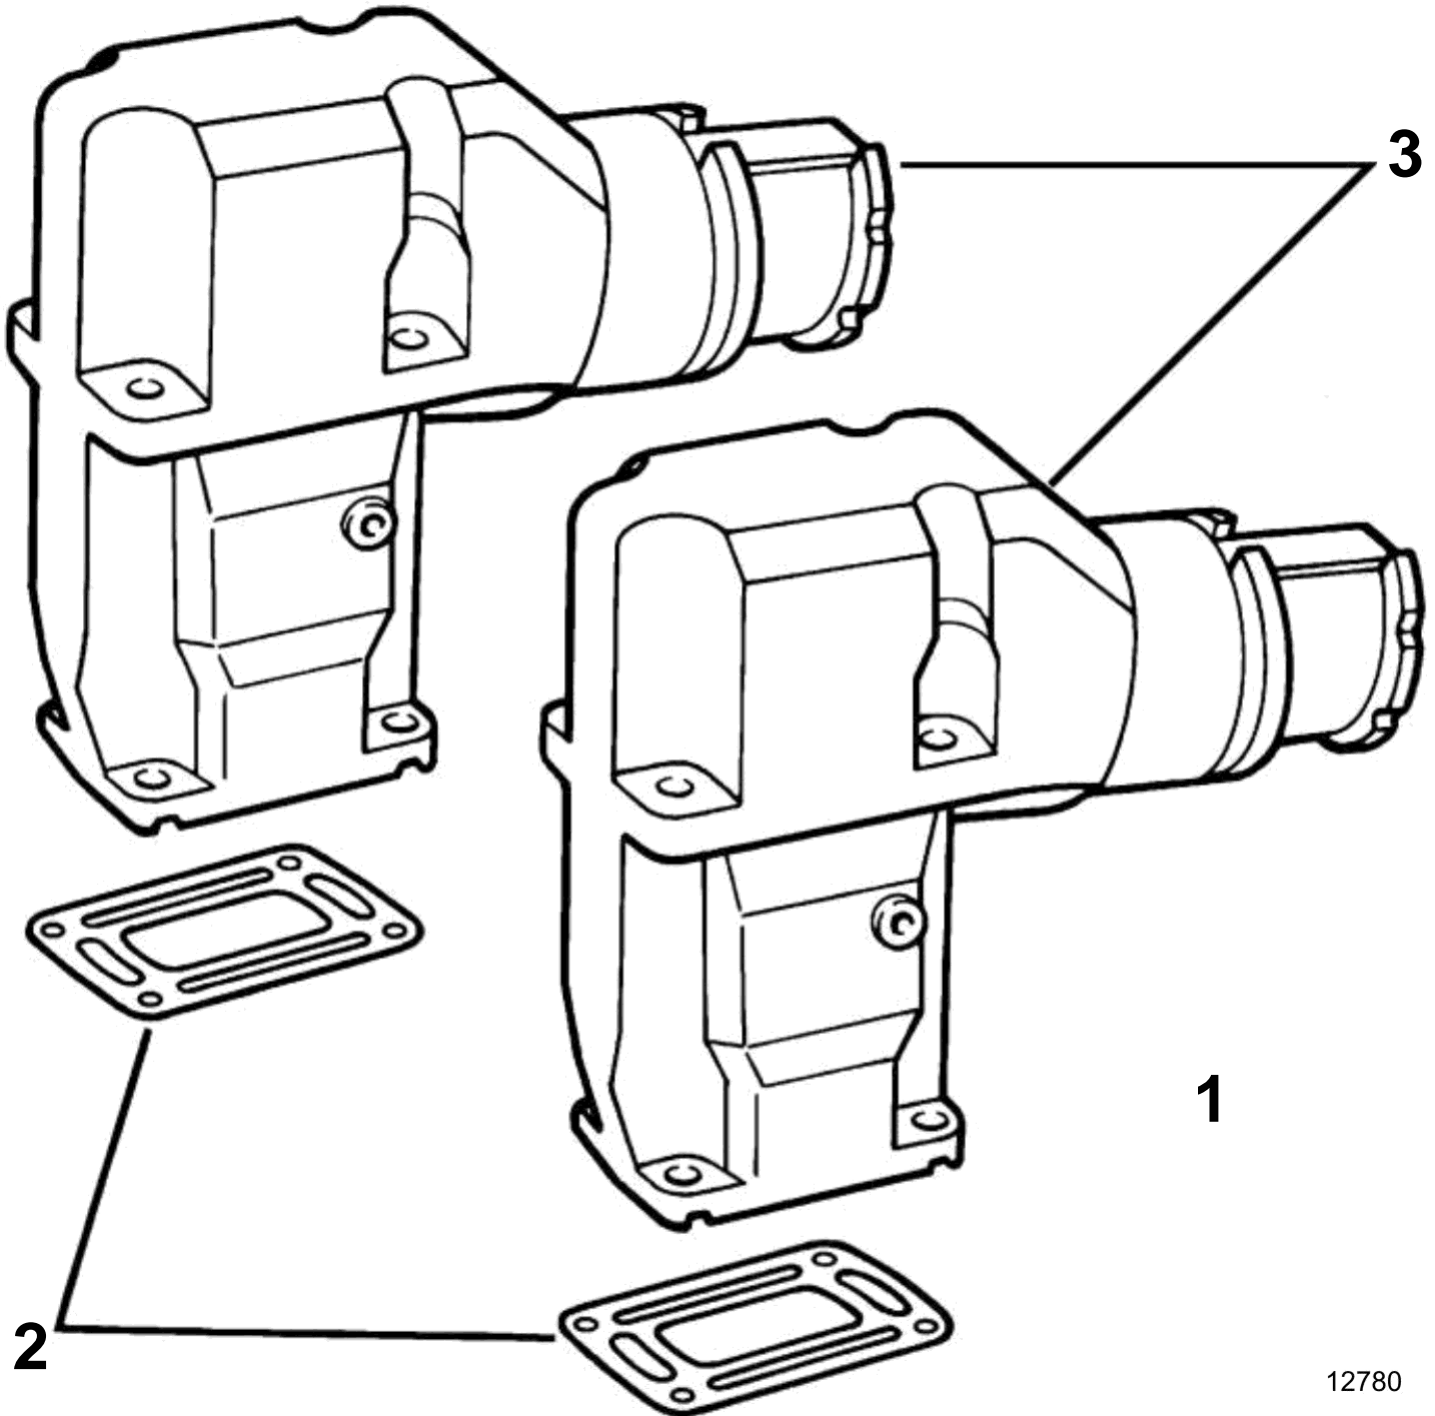

5.0FLPNCA, 5.0FLPNCB, 5.0FLPNCM, 5.0FLPNCS

12780

5.0FLPNCA, 5.0FLPNCB, 5.0FLPNCM, 5.0FLPNCS

REF	PART NO.	QTY	DESCRIPTION	SEE SEC.	NOTES
1	3850497	1	Exhaust pipe		
2	3850496	2	• Gasket		
			• Bulletin P-25-1-1	P-25-1-1-EN	Riser Gasket Replaced
3		2	• Exhaust pipe		