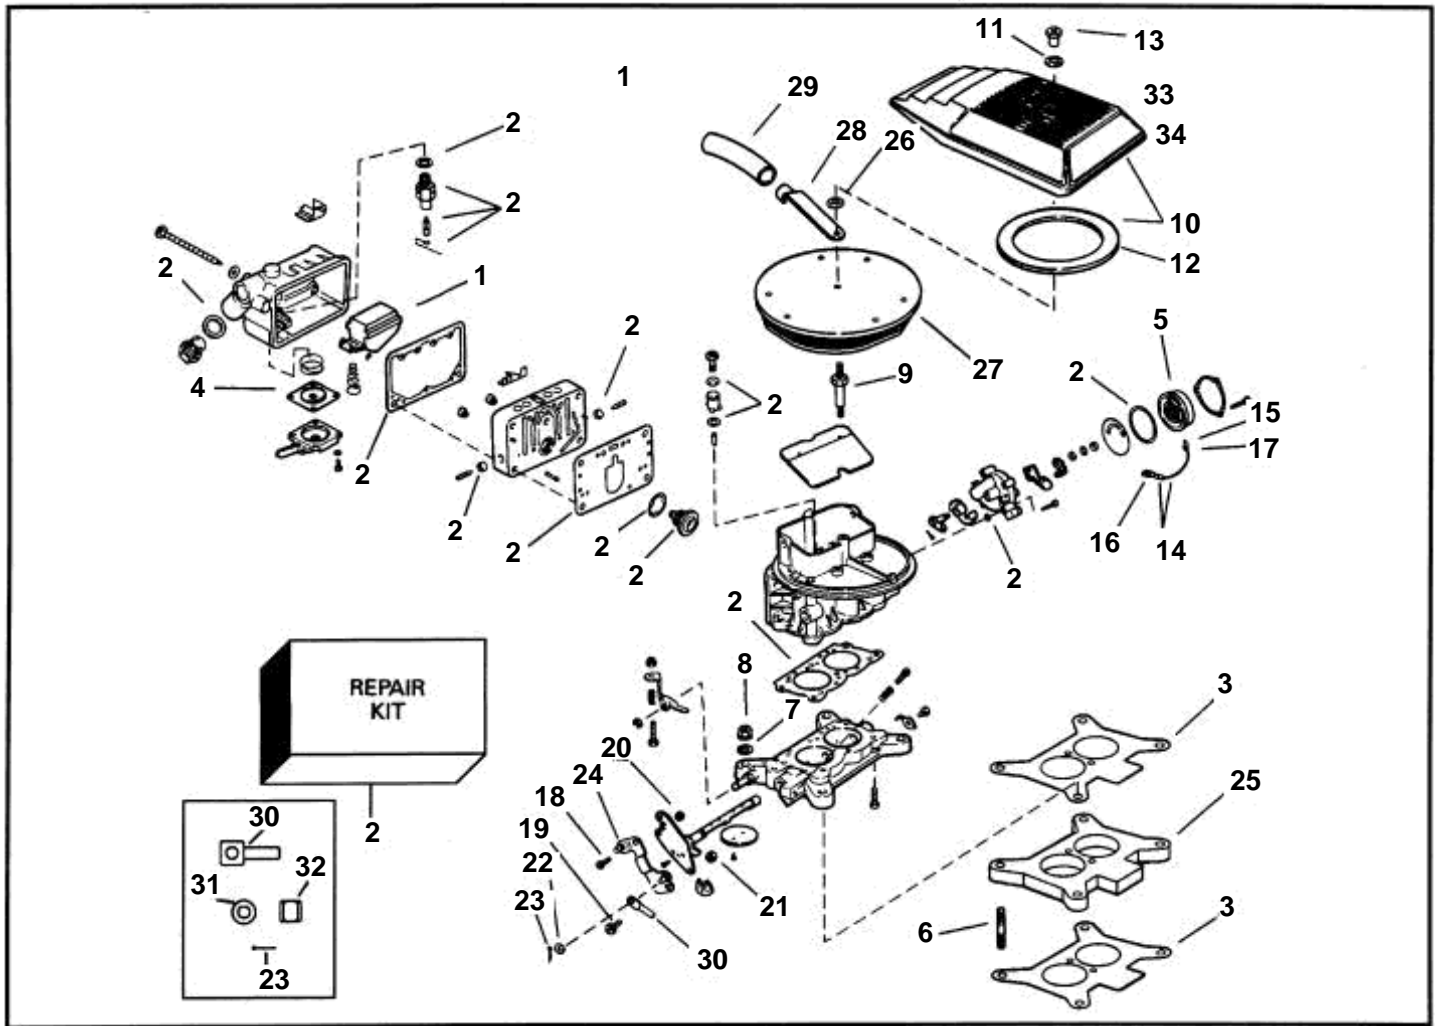

5.0FLPNCA, 5.0FLPNCB, 5.0FLPNCM, 5.0FLPNCS

5.0FLPNCA, 5.0FLPNCB, 5.0FLPNCM, 5.0FLPNCS

REF	PART NO.	QTY	DESCRIPTION	SEE SEC.	NOTES
1		1	Carburetor		Unnumbered parts serviced at assembly level only.
			• Bulletin P-23-1-1	P-23-1-1-EN	Power valve kits, Holley
1			Carburetor, 290 DP		Not shown
	3853575	1	• Float		
	3855518	1	• Repair kit, 290 DP		
2	3854106	1	• Repair kit		
3	3852758	2	• • Gasket		
4	3854257	1	• • Diaphragm, Accelerator pump, carburetor		
5	3854108	1	• Choke		
6	3853074	4	Stud, Carburetor mounting		
7	3852191	1	Washer, Electric choke lead		Ground
8	3852142	4	Nut, Stud, carburetor assy		
9	3853560	1	Stud, Flame arrestor & cover to carburetor		
10	3850510	1	Cover, Flame arrestor		
11	3852007	1	Washer, Retainer, oil pan drain		
12	3850458	2	Spacer, Cover, flame arrestor		
13	3852749	1	Nut, Flame arrestor cover		
14	3853845	1	Cable, Electric choke-ground		
15	3854253	1	• Drain cock		
16	3852037	1	• Cable terminal, Ring, 0.312		
17	3854259	1	• Cover, Terminal		
18	3850415	1	Screw, Throttle lever to carburetor		
19	3852154	1	Screw, Throttle lever		
20	3853758	1	Nut, Screw, throttle lever to carburetor		
21	3854468	1	Lock nut, Throttle lever to carburetor		
22	3852049	1	Washer, Throttle cable to lever		
23	3852052	1	Cotter pin, Throttle cable to lever		
24	3850217	1	Lever, Carburetor		
25	3853073	1	Spacer, Carburetor		
26	3853561	1	Nut, Flame arrestor to carburetor		
27		1	Flame shield, Carburetor		
28	3852695	1	Connector, Hose to flame arrestor		
29	3852668	1	Hose, Valve cover to flame arrester		
30	3850941	1	Adapter, Throttle cable		
31	3852193	1	Washer		
32	3852019	1	Retainer		
33		1	Decal		5.0FL
34	3854980	1	Decal		Volvo Penta