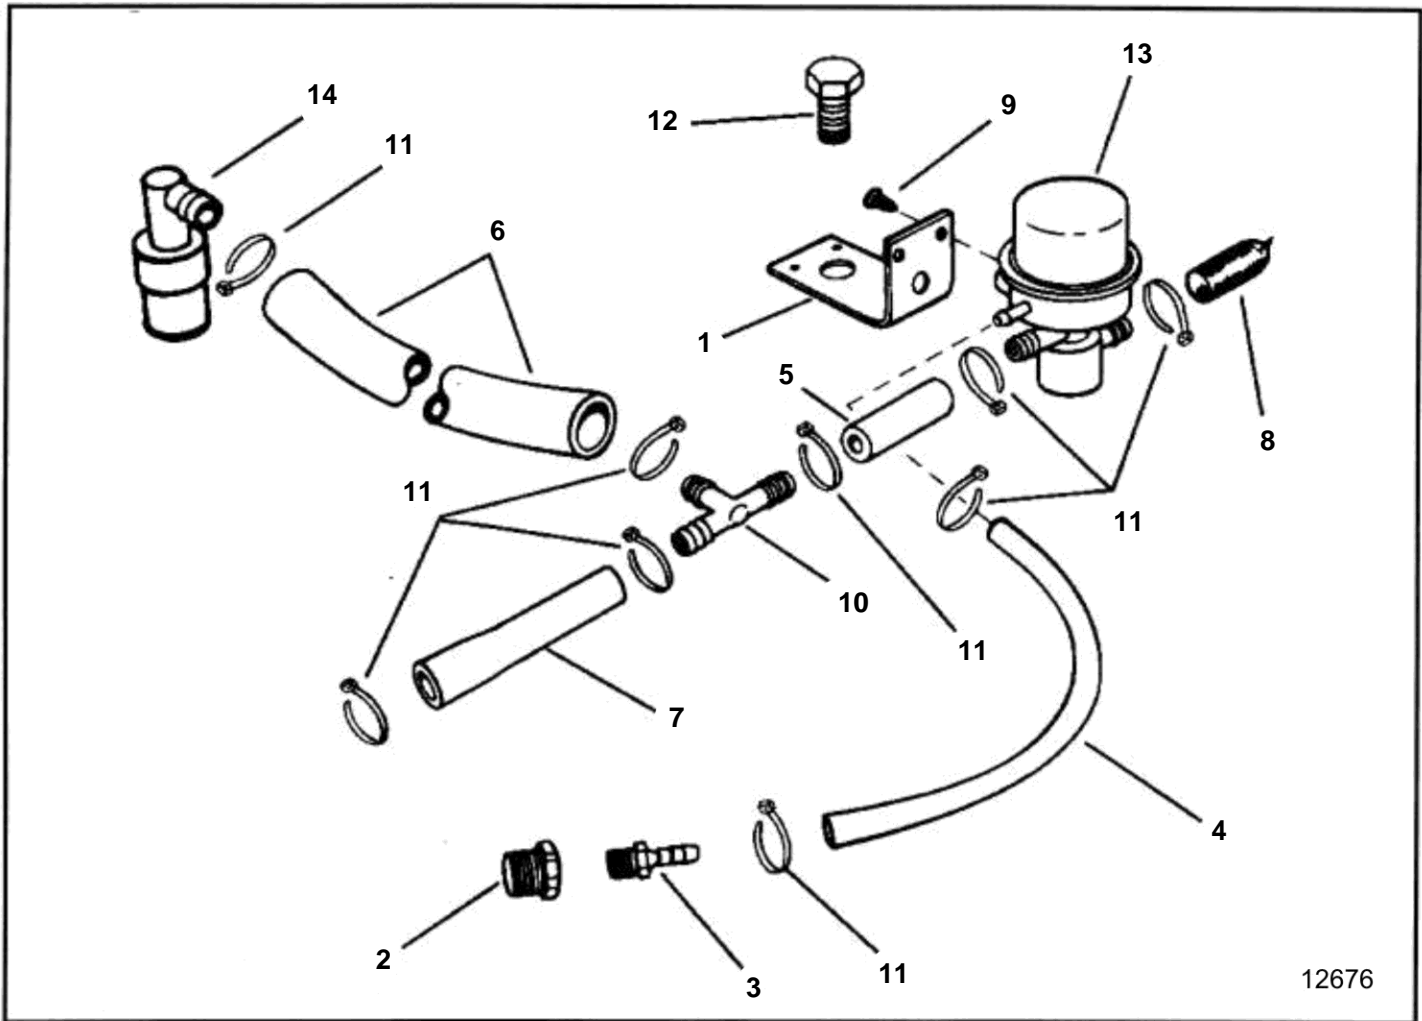

5.0FLPNCA, 5.0FLPNCB, 5.0FLPNCM, 5.0FLPNCS

5.0FLPNCA, 5.0FLPNCB, 5.0FLPNCM, 5.0FLPNCS

REF	PART NO.	QTY	DESCRIPTION
1	3853744	1	Bracket, Valve to intake manifold
2	3852465	1	Bushing, Fitting to intake manifold
3	3853639	1	Fitting, Hose to reducer bushing
4	3853750	1	Hose, Fitting to deceleration valve
5		1	Hose, Tee to deceleration valve
6		1	Hose, HOSE, Tee to PCV valve
7	3853747	1	Hose, Carb. spacer to tee
8	3853746	1	Filter, Air intake to valve
9	3852156	2	Screw, Valve to bracket
10	3852016	1	T-nipple, Hose to carb
11		1	Lock strap, Hose to flame arrestor
12	3853428	1	Screw, Deceleration valve bracket to manifold
13		1	Valve
14	3852820	1	Valve, PCV