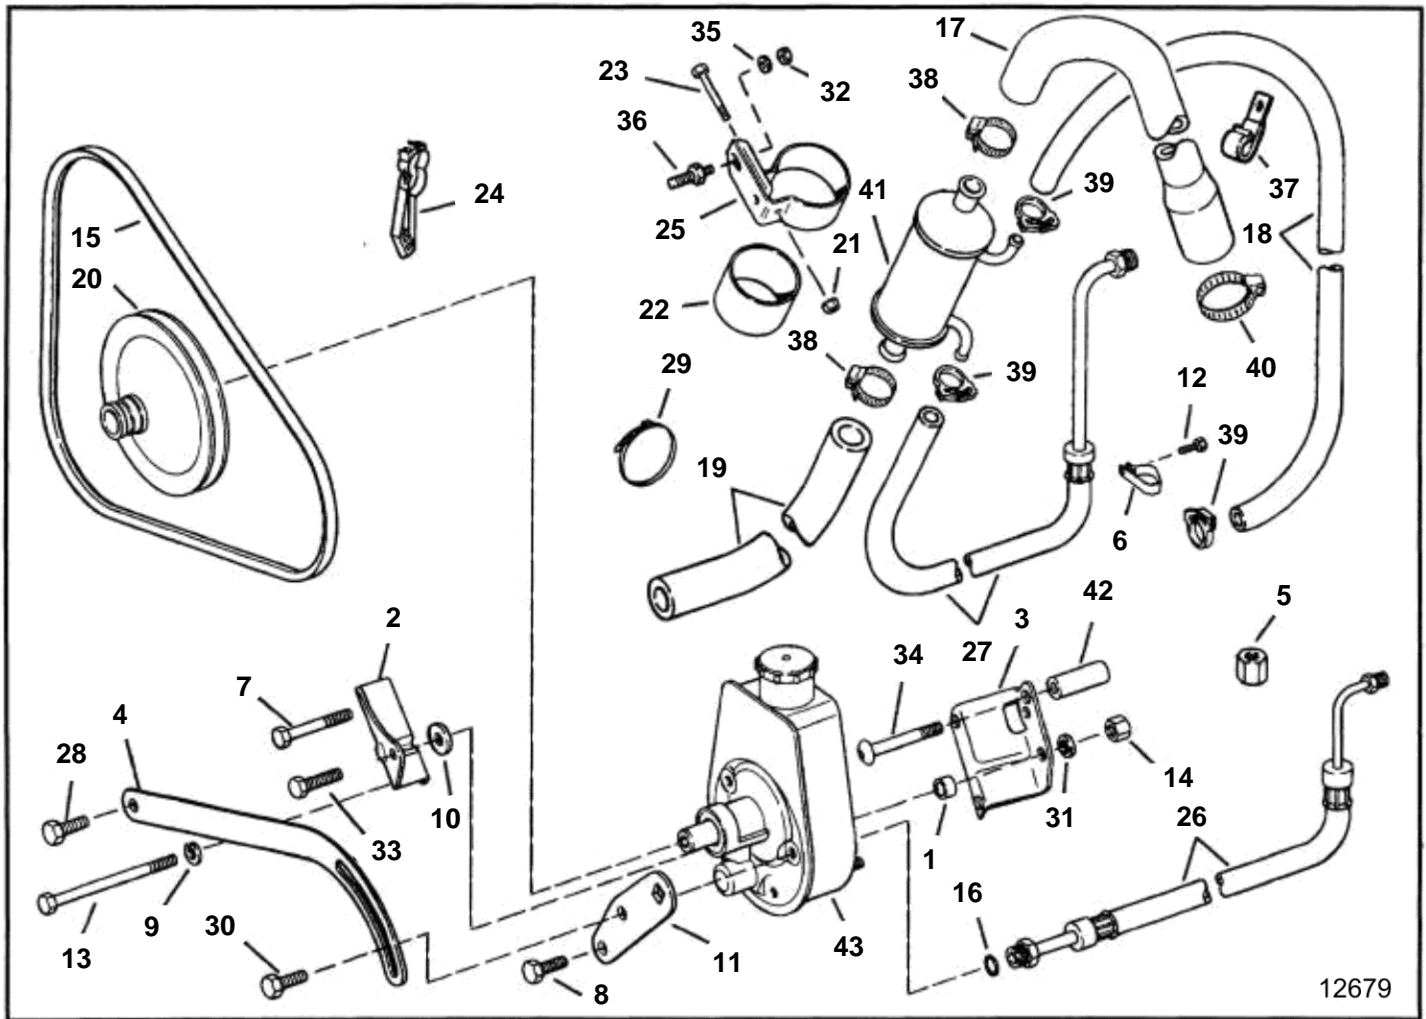

5.0FIPHUBCE, 5.0FIPHUCCE, 5.0FIPHUECE, 5.0FIPHURCE, 5.0FIPHUSCE, 5.8FIPHUBCE, 5.8FIPHUCCE, 5.8FIPHUECE, 5.8FIPHURCE, 5.8FIPHUSCE, 5.8FSIPHUBCE, 5.8FSIPHUCCE, 5.8FSIPHUECE, 5.8FSIPHURCE, 5.8FSIPHUSCE

5.0FIPHUBCE, 5.0FIPHUCCE, 5.0FIPHUECE, 5.0FIPHURCE, 5.0FIPHUSCE, 5.8FIPHUBCE, 5.8FIPHUCCE, 5.8FIPHUECE, 5.8FIPHURCE, 5.8FIPHUSCE, 5.8FSIPHUBCE, 5.8FSIPHUCCE, 5.8FSIPHUECE, 5.8FSIPHURCE, 5.8FSIPHUSCE

REF	PART NO.	QTY	DESCRIPTION	NOTES
1	3852495	1	Spacer, P/S pump to bracket, rear	
2	3853330	1	Bracket, P/S pump to engine	
3	3852704	1	Bracket, P/S pump to engine	
4	3853660	1	Brace	
5	3853315	1	Fitting, Steering hose plug	
6		1	Clamp	
7	3853394	1	Screw	
8	3853405	1	Screw	
9	3852055	1	Spring washer	
10	3852116	1	Washer, Bracket to steering pump, front	
11	3853327	1	Bracket	
12	3853398	1	Screw, Clamp to cylinder head	
13	3852256	1	Hexagon screw, Bracket, pump to engine	
14	3852498	1	Nut	
15	3853331	1	V-belt, power steering pump	
16	3852497	1	O-ring, Pressure hose to steering pump	
17	3853580	1	Hose, Reservoir assy to oil cooler	
18	3853632	1	Hose, Oil cooler to steering pump, return	Fi/FSi
19	3853581	1	Hose, Cooler to therm. hsg	Fi/FSi
20	3853804	1	Pulley	
21	3852079	1	Nut, Oil cooler bracket	
22	3853236	1	Spacer	
23	3852126	1	Screw, Oil cooler & bracket assy	
24		1	Clamp, Hoses to valve cover	
25		1	Clamp	
26	3854204	1	Hose, Pump to cylinder	
	3853863	1	Hose, Pump to cylinder	
27	3854168	1	Hose assembly	Fi/FSi
28	3853557	1	Screw	
29		1	Cable tie	
30	3853406	1	Screw	
31	3852162	1	Washer, Spacer, oil cooler clamp to reservoir	Fi/FSi
32	3852161	1	Nut, Oil cooler to engine	
33	3853405	3	Screw, Steering pump bracket to steering pump	
34	3852700	1	Screw, Support tube to engine	
35	3852058	1	Washer	
36	3852599	1	Stud, Oil cooler to engine	
37	3852490	1	Clamp, Steering pump hoses to intake manifold	
38	3853780	2	Hose clamp, Water hoses	
39	3852196	2	Clamp, Oil hoses	
40	3850422	1	Hose clamp, Water to gimbal hsg	SX, DP-S
	3852602	1	Hose clamp, Water to gimbal hsg	290 DP
41	3852840	1	Oil cooler, PIS	
42	3852699	1	Tube, Bracket to engine	
43	3850491	1	Steering pump