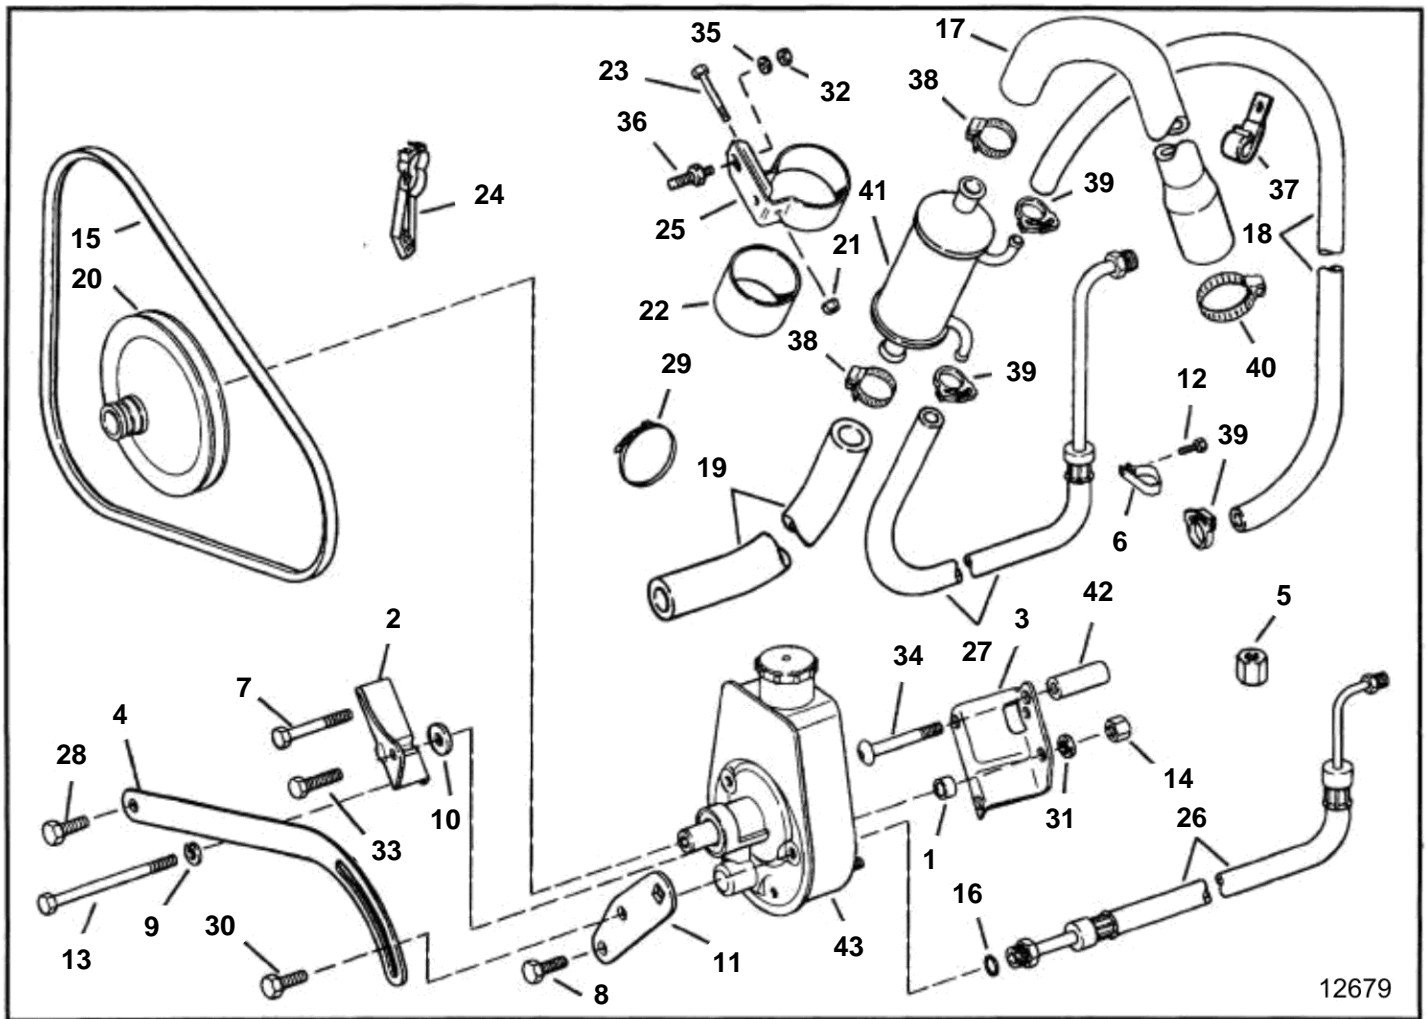

5.0FLPHUB, 5.0FLPHUC, 5.0FLPHUE, 5.0FLPHUR, 5.0FLPHUS, 5.8FLPHUB, 5.8FLPHUC, 5.8FLPHUE, 5.8FLPHUR, 5.8FLPHUS

12679

5.0FLPHUB, 5.0FLPHUC, 5.0FLPHUE, 5.0FLPHUR, 5.0FLPHUS, 5.8FLPHUB, 5.8FLPHUC, 5.8FLPHUE, 5.8FLPHUR, 5.8FLPHUS

REF	PART NO.	QTY	DESCRIPTION	NOTES
1	3852495	1	Spacer, P/S pump to bracket, rear	
2	3853330	1	Bracket, P/S pump to engine	
3	3852704	1	Bracket, P/S pump to engine	
4	3853660	1	Brace	
5	3853315	1	Fitting, Steering hose plug	
6		1	Clamp	
7	3853394	1	Screw	
8	3853405	1	Screw	
9	3852055	1	Spring washer	
10	3852116	1	Washer, Bracket to steering pump, front	
11	3853327	1	Bracket	
12	3853398	1	Screw, Clamp to cylinder head	
13	3852256	1	Hexagon screw, Bracket, pump to engine	
14	3852498	1	Nut	
15	3853331	1	V-belt, power steering pump	
16	3852497	1	O-ring, Pressure hose to steering pump	
17	3850416	1	Hose, Gimbal hsg to oil cooler	290 DP; FL
	3852285	1	Hose, Gimbal to oil cooler	SX, DP-S; FL
18	3852706	1	Hose, Oil cooler to steering pump, return	FL
19	3852286	1	Hose, Oil cooler to water pump	FL
20	3853804	1	Pulley	
21	3852079	1	Nut, Oil cooler bracket	
22	3853236	1	Spacer	
23	3852126	1	Screw, Oil cooler & bracket assy	
24		1	Clamp, Hoses to valve cover	
25		1	Clamp	
26	3854204	1	Hose, Pump to cylinder	
	3853863	1	Hose, Pump to cylinder	
27	3854056	1	Hose	FL
28	3853557	1	Screw	
29		1	Cable tie	
30	3853406	1	Screw	
31	3852162	1	Washer, Stud, steering pump to bracket, rear	FL
32	3852161	1	Nut, Oil cooler to engine	
33	3853405	3	Screw, Steering pump bracket to steering pump	
34	3852700	1	Screw, Support tube to engine	
35	3852058	1	Washer	
36	3852599	1	Stud, Oil cooler to engine	
37	3852490	1	Clamp, Steering pump hoses to intake manifold	
38	3853780	2	Hose clamp, Water hoses	
39	3852196	2	Clamp, Oil hoses	
40	3850422	1	Hose clamp, Water to gimbal hsg	SX, DP-S
	3852602	1	Hose clamp, Water to gimbal hsg	290 DP
41	3852840	1	Oil cooler	
42	3852699	1	Tube, Bracket to engine	
43	3850491	1	Steering pump	