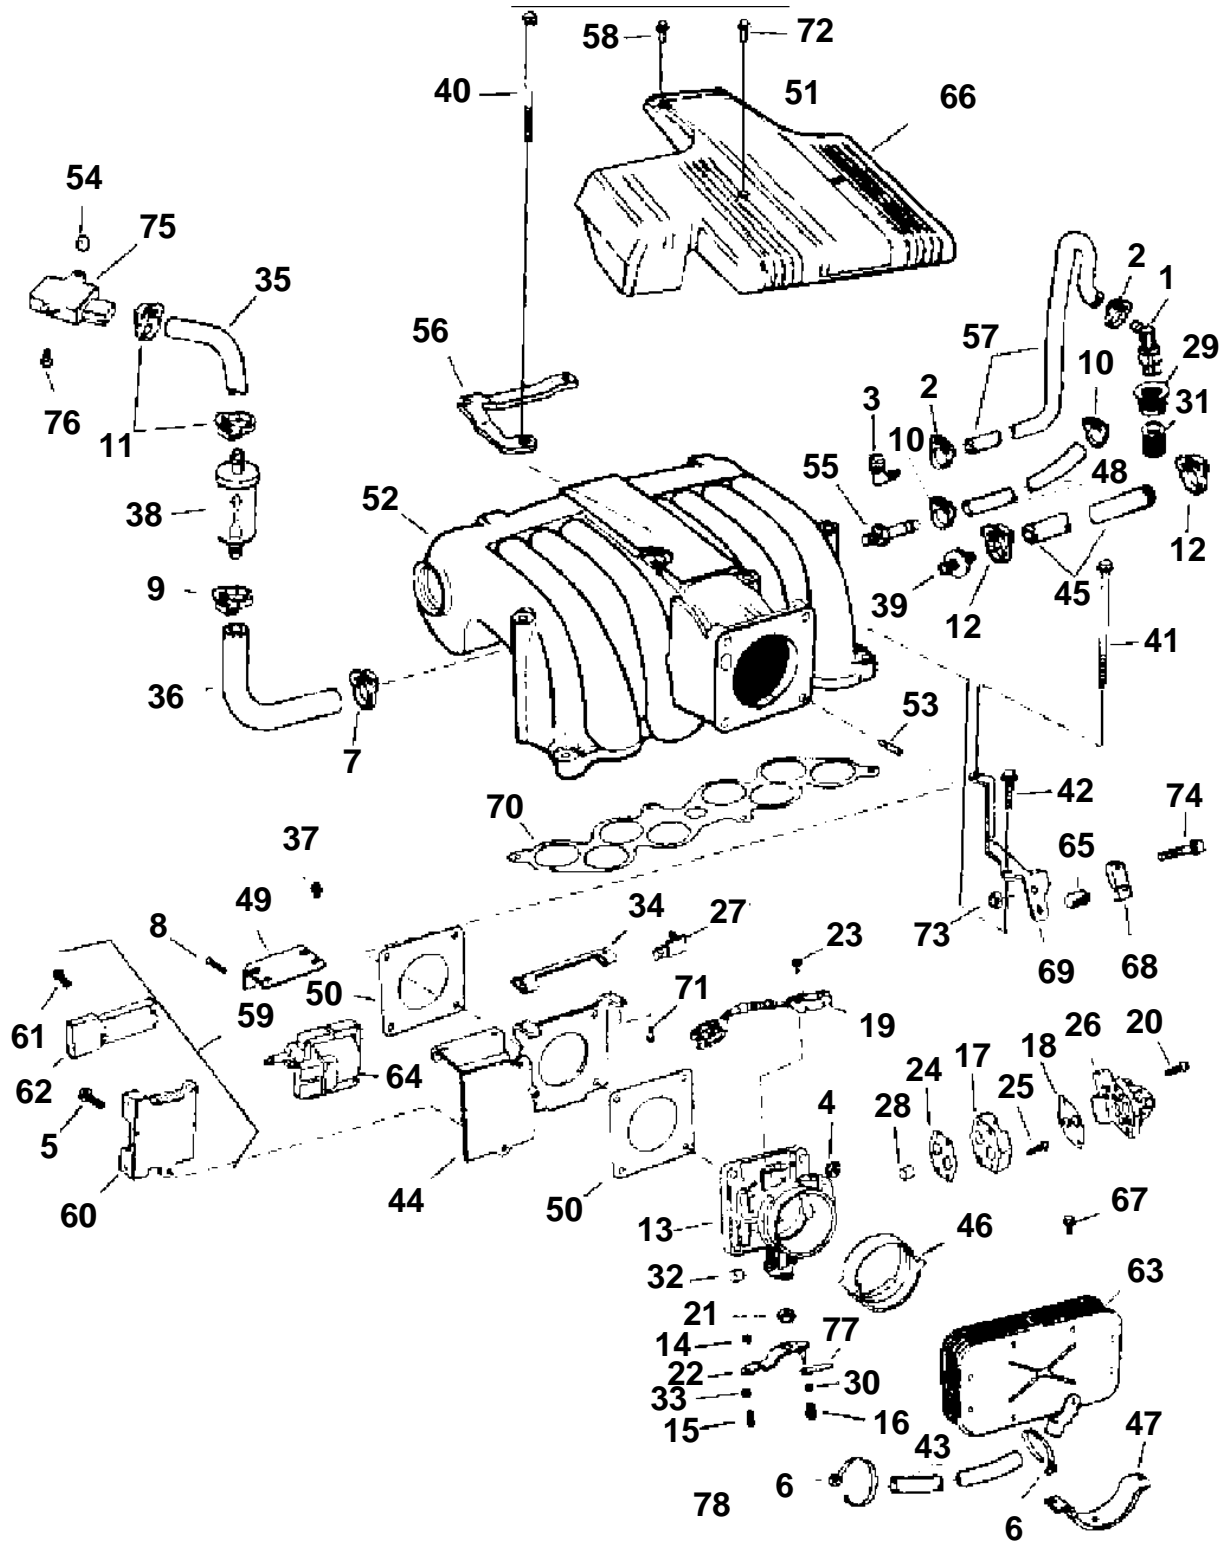

5.8FIIHUBCE, 5.8FIIHUECE, 5.8FIPHUBCE, 5.8FIPHUCCE, 5.8FIPHUECE, 5.8FIPHURCE, 5.8FIPHUSCE, 5.8FSIPHUBCE, 5.8FSIPHUCCE, 5.8FSIPHUECE, 5.8FSIPHURCE, 5.8FSIPHUSCE

5.8FIIHUBCE, 5.8FIIHUECE, 5.8FIPHUBCE, 5.8FIPHUCCE, 5.8FIPHUECE, 5.8FIPHURCE, 5.8FIPHUSCE, 5.8FSIPHUBCE, 5.8FSIPHUCCE, 5.8FSIPHUECE, 5.8FSIPHURCE, 5.8FSIPHUSCE

REF	PART NO.	QTY	DESCRIPTION	NOTES
1		1	Valve, PCV	
2	3852529	1	Clamp, Hose, upper intake manifold to filter	
3	3852480	1	Elbow, Hose, PCV valve	
4	3852142	4	Nut, Stud, throttle body	
5	3852080	2	Screw, .TFI module to mounting bracket	
6		1	Cable tie, Eng cbl lead, idle air by connector	
7	3852529	1	Clamp, Filter hose to intake	
8	3852168	2	Screw, E-coil & bracket to TFI	
9	3852196	1	Clamp, Hose, filter	
10	3852170	2	Clamp, Hose, filter to intake manifold	
11	3852196	2	Clamp, Hose, MAP sensor	
12	3852529	2	Clamp, Hose, reservoir to pulse limiter	
13		1	Shutter housing, Fi	
		1	Throttle body, FSi	
14	3852077	1	Nut, Screw, throttle lever to throttle body	
15	3852066	1	Screw, Lever & pin assy to throttle body	
16	3852212	1	Screw, Throttle lever to throttle body	
17		1	Adapter, Air bypass solenoid	
18		1	Gasket, Throttle air bypass solenoid	
19	3850988	1	Sensor	
20	3853614	2	Screw, Air bypass solenoid	
21	3853627	1	Nut, Shoulder, throttle lever	
22	3850353	1	Bracket, Throttle body	
23		2	Screw, Throttle sensor	
24		2	Gasket, Adapter to solenoid	
25	3853614	2	Screw, Throttle air bypass solenoid	
26	3850987	1	Valve, Throttle air bypass	
27		1	Clip, Connector	
28	3853748	1	Filter, Adapter, throttle air bypass solenoid	
29	3853767	1	Grommet, PCV valve	
30	3853729	1	Nut, Throttle cable	
31	3853768	1	Filter, Crankcase vent	
32	3853772	1	Cardboard tube, Screw, hex idle air adjustment	
33	3852162	1	Washer, Throttle bracket	
34	3853775	1	Bracket, Styling cover to TFI/E-coil bracket	
35	3854903	1	Hose, MAP sensor to filter	
	3852377	1	Hose	replaced by 3854903
36		1	Hose, Filter to intake manifold	
37	3852212	2	Screw, E-coil bracket to TFI bracket	
38	3852224	1	Filter, MAP sensor, vacuum line	
39	3852225	1	Impulse limiter, Upper intake manifold	
40	3853760	2	Screw, Upper to lower intake manifold, center	
41	3853635	2	Screw, Upper to lower intake manifold	
42	3853638	4	Screw, Upper to lower intake manifold	
43	3853723	1	Hose, Valve cover to arrestor	
44	3853763	1	Bracket, TFI module & E-coil	
45	3853582	1	Hose, Reservoir to pulse limiter	
46	3853594	1	Grommet, Flame arrestor, to throttle body	5.8Fi
		1	Grommet, Flame arrestor, to throttle body	5.8FSi
47	3853595	1	Clamp, Flame arrestor to throttle body	
48	3853765	1	Hose, Pressure regulator	
49		1	Bracket, Ignition coil to TFI bracket	
50	3853761	2	Gasket, TFI/E-coil mounting bracket	
51	3854990	1	Decal	5.8FSi
		1	Decal	5.8Fi
	3851032	1	Decal	5.8Fi
52		1	Manifold	
53	3852176	4	Stud, Throttle body to upper intake manifold	
54	3853537	2	Protective cap, MAP sensor screw	
55	3853639	1	Fitting, Pressure regulator hose	
56	3853762	1	Bracket, Styling cover to rear intake manifold	
57		1	Hose, Upper intake manifold to PCV valve	Cut to length (sold by meter)