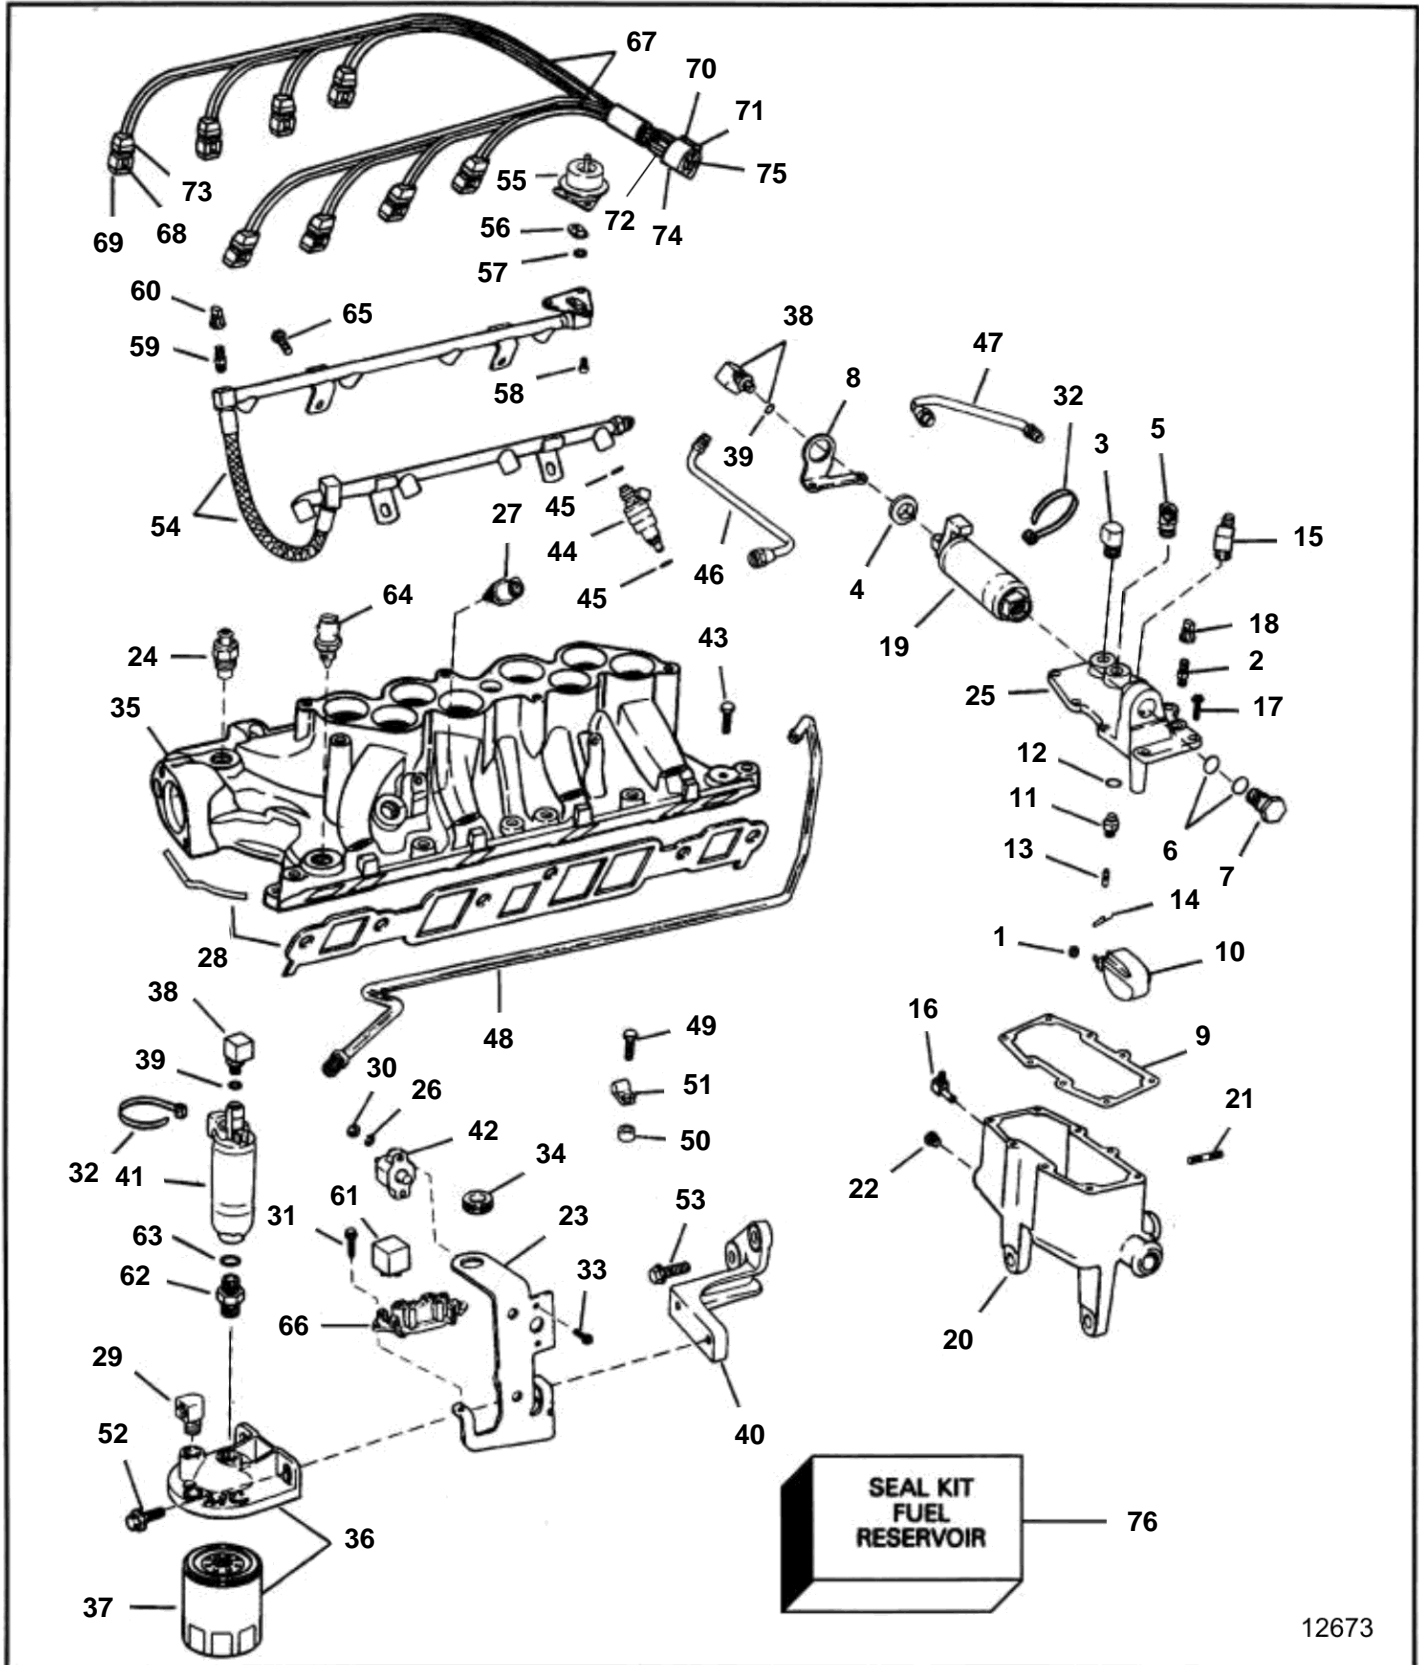

5.8FSIPHUBCE, 5.8FSIPHUCCE, 5.8FSIPHUECE, 5.8FSIPHURCE, 5.8FSIPHUSCE

12673

5.8FSIPHUBCE, 5.8FSIPHUCCE, 5.8FSIPHUECE, 5.8FSIPHURCE, 5.8FSIPHUSCE

REF	PART NO.	QTY	DESCRIPTION	NOTES
1	3852034	1	Retainer, Float to pin	
2	3854152	1	Valve, Reservoir assy	
3	3852453	1	Fitting, Cover, reservoir assy, return	
4	3852481	1	Grommet, Fuel pump to cover, reservoir assy	
5	3852506	1	Fitting, Pump to reservoir	Low pressure fuel pump
6	3853642	2	O-ring, Retainer, fuel pump	
7	3853572	1	Retainer, Fuel pump to cover	Reservoir assy
8	3853573	1	Bracket, Fuel pump grommet, reservoir assy	
9	3853574	1	Gasket, Cover, reservoir assy	
10	3853575	1	Float, Reservoir assy	
11	3853576	1	Spring seat, Float needle, reservoir assy	
12	3853577	1	Gasket, Float needle seat, reservoir assy	
13	3853578	1	Needle, Float, reservoir assy	
14	3853579	1	Clip, Needle to float, reservoir assy	
15	3853597	1	Elbow, Vent, reservoir to intake	
16	3852480	1	Elbow, Reservoir to thermostat hsg	
17	3853606	8	Screw, Cover to reservoir	Reservoir assy
18	3853616	1	Protective cap, Pressure valve	
19	3854280	1	Fuel pump, Electric	High pressure
20	3854149	1	Reservoir	
21	3852093	1	· Stud, Bracket & cooler mount	
22	3852167	1	· Plug, Reservoir drain	
23	3853544	1	Bracket, Support, fuel pump & relay mounting	
24		1	Breaker, Water temperature	Intake manifold, front
25	3854405	1	Cardboard tube, Reservoir	
26	3852001	2	Spring washer, Circuit breaker terminals	Fuel pump
27	3854158	1	Sensor, Air charge temperature	
28	3853913	1	Intake gasket kit, Intake manifold	
29	3852013	1	Elbow, Inlet, fuel filter cover	
30	3852064	2	Nut, Circuit breaker terminals	Fuel pump
31	3852208	2	Screw, Relay & cable assy	
32		2	Cable tie, Cable to fuel pump assy	
		1	Cable tie, Eng cbl to low pres fuel pump assy	
33	3853620	2	Hexagon screw, Circuit breaker to bracket	
34	3852481	1	Grommet, Fuel pump to bracket	
35		1	Inlet pipe	
36	3850861	1	Kit	
37	3851218	1	· Fuel filter	
38	3853545	1	Fitting, Fuel pump	
39	3850820	1	· O-ring, Fitting	
40	3853570	1	Bracket, Pump, filter, circuit breaker & support	
41	3854902	1	Fuel pump, Low pressure	
42	3854163	1	Automatic fuse, 20A, fuel pump	
43	3853036	1	Bolt, Intake manifold	
44		8	Injector	
45	3853733	1	O-ring	
46	3854154	1	Fuel pipe, Reservoir to fuel line, feed	
47	3854155	1	Fuel pipe, Regulator to reservoir	
48	3854165	1	Fuel pipe, Fuel pump to reservoir, low pressure	
49	3852043	1	Screw, Clamp & spacer to valve cover	
50	3853617	1	Bushing, Clamp, fuel line to volve cover	Port
51	3852231	1	Clamp, Fuel line to valve cover, port	
52	3853266	2	Screw, Fuel pump, support bracket,	Fuel filter to bracket
53	3853558	2	Screw, Fuel filter bracket to cyl head	
54	3854153	1	Fuel pipe, Fuel injectors to intake	
55		1	Regulator kit	
56	3853737	1	Gasket	
57	3853738	1	O-ring	
58		3	Screw	
59	3854152	4	Valve	
60	3853616	1	Protective cap	
61	3852259	1	Relay, Fuel pump	
62	3853493	1	Fitting, Fuel pump to fuel filter cover