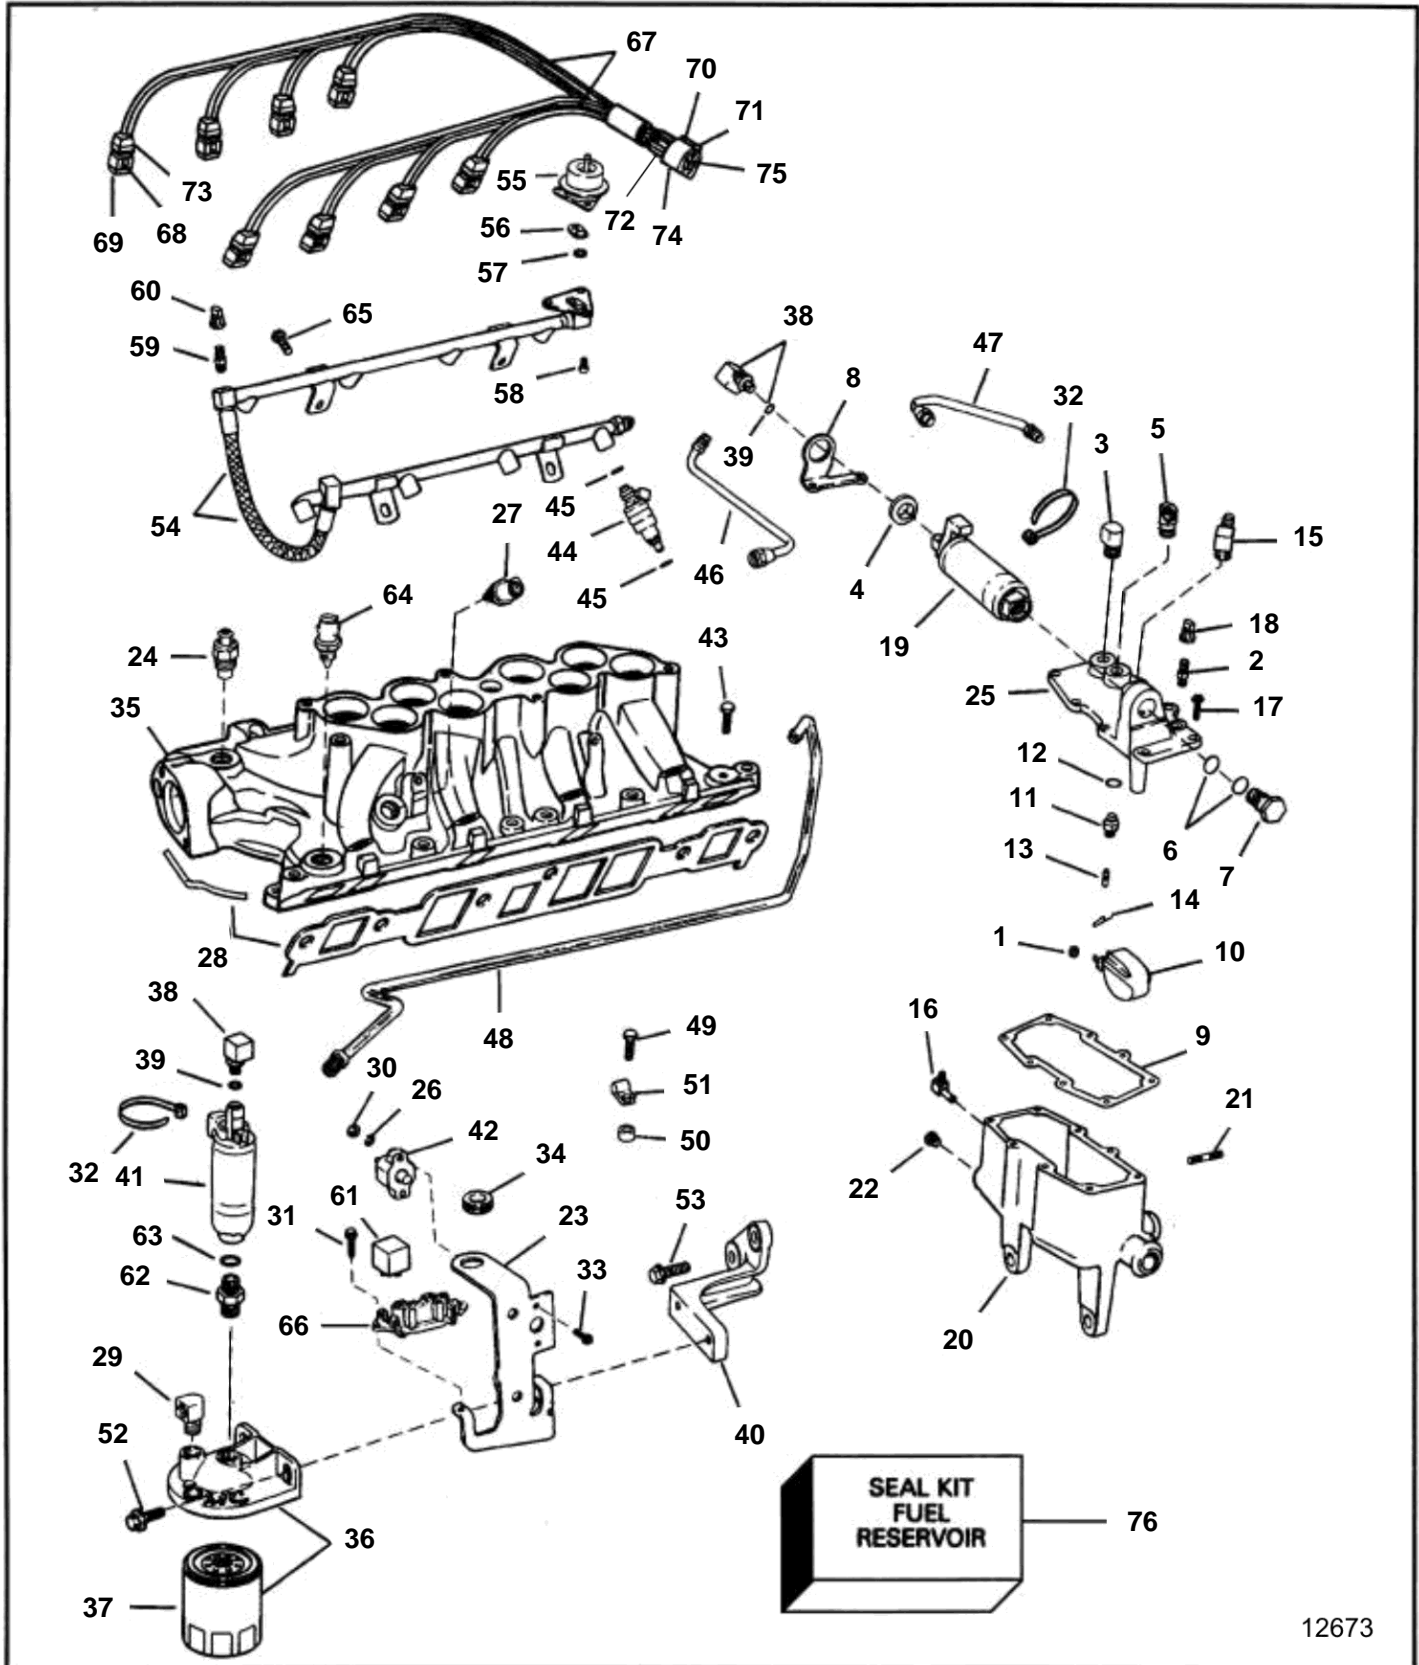

5.8FIIHUBCE, 5.8FIIHUECE, 5.8FIPHUBCE, 5.8FIPHUCCE, 5.8FIPHUECE, 5.8FIPHURCE, 5.8FIPHUSCE

12673

5.8FIIHUBCE, 5.8FIIHUECE, 5.8FIPHUBCE, 5.8FIPHUCCE, 5.8FIPHUECE, 5.8FIPHURCE, 5.8FIPHUSCE

REF	PART NO.	QTY	DESCRIPTION	NOTES
1	3852034	1	Retainer, Float to pin	
2	3854152	1	Valve, Reservoir assy	
3	3852453	1	Fitting, Cover, reservoir assy, return	
4	3852481	1	Grommet, Fuel pump to cover, reservoir assy	
5	3852506	1	Fitting, Pump to reservoir	Low pressure fuel pump
6	3853642	2	O-ring, Retainer, fuel pump	
7	3853572	1	Retainer, Fuel pump to cover	Reservoir assy
8	3853573	1	Bracket, Fuel pump grommet, reservoir assy	
9	3853574	1	Gasket, Cover, reservoir assy	
10	3853575	1	Float, Reservoir assy	
11	3853576	1	Spring seat, Float needle, reservoir assy	
12	3853577	1	Gasket, Float needle seat, reservoir assy	
13	3853578	1	Needle, Float, reservoir assy	
14	3853579	1	Clip, Needle to float, reservoir assy	
15	3853597	1	Elbow, Vent, reservoir to intake	
16	3852480	1	Elbow, Reservoir to thermostat hsg	
17	3853606	8	Screw, Cover to reservoir	Reservoir assy
18	3853616	1	Protective cap, Pressure valve	
19	3854280	1	Fuel pump, Electric	High pressure
20	3854149	1	Reservoir	
21	3852093	1	· Stud, Bracket & cooler mount	
22	3852167	1	· Plug, Reservoir drain	
23	3853544	1	Bracket, Support, fuel pump & relay mounting	
24		1	Breaker, Water temperature	Intake manifold, front
25	3854405	1	Cardboard tube, Reservoir	
26	3852001	2	Spring washer, Circuit breaker terminals	Fuel pump
27	3854158	1	Sensor, Air charge temperature	
28	3853913	1	Intake gasket kit, Intake manifold	
29	3852013	1	Elbow, Inlet, fuel filter cover	
30	3852064	2	Nut, Circuit breaker terminals	Fuel pump
31	3852208	2	Screw, Relay & cable assy	
32		2	Cable tie, Cable to fuel pump assy	
		1	Cable tie, Eng cbl to low pres fuel pump assy	
33	3853620	2	Hexagon screw, Circuit breaker to bracket	
34	3852481	1	Grommet, Fuel pump to bracket	
35		1	Inlet pipe	
36	3850861	1	Kit	
37	3851218	1	· Fuel filter	
38	3853545	1	Fitting, Fuel pump	
39	3850820	1	· O-ring, Fitting	
40	3853570	1	Bracket, Pump, filter, circuit breaker & support	
41	3854902	1	Fuel pump, Low pressure	
42	3854163	1	Automatic fuse, 20A, fuel pump	
43	3853036	1	Bolt, Intake manifold	
44		8	Injector	
45	3853733	1	O-ring	
46	3854154	1	Fuel pipe, Reservoir to fuel line, feed	
47	3854155	1	Fuel pipe, Regulator to reservoir	
48	3854165	1	Fuel pipe, Fuel pump to reservoir, low pressure	
49	3852043	1	Screw, Clamp & spacer to valve cover	
50	3853617	1	Bushing, Clamp, fuel line to volve cover	Port
51	3852231	1	Clamp, Fuel line to valve cover, port	
52	3853266	2	Screw, Fuel pump, support bracket,	Fuel filter to bracket
53	3853558	2	Screw, Fuel filter bracket to cyl head	
54	3854153	1	Fuel pipe, Fuel injectors to intake	
55		1	Regulator kit	
56	3853737	1	Gasket	
57	3853738	1	O-ring	
58		3	Screw	
59	3854152	4	Valve	
60	3853616	1	Protective cap	
61	3852259	1	Relay, Fuel pump	
62	3853493	1	Fitting, Fuel pump to fuel filter cover