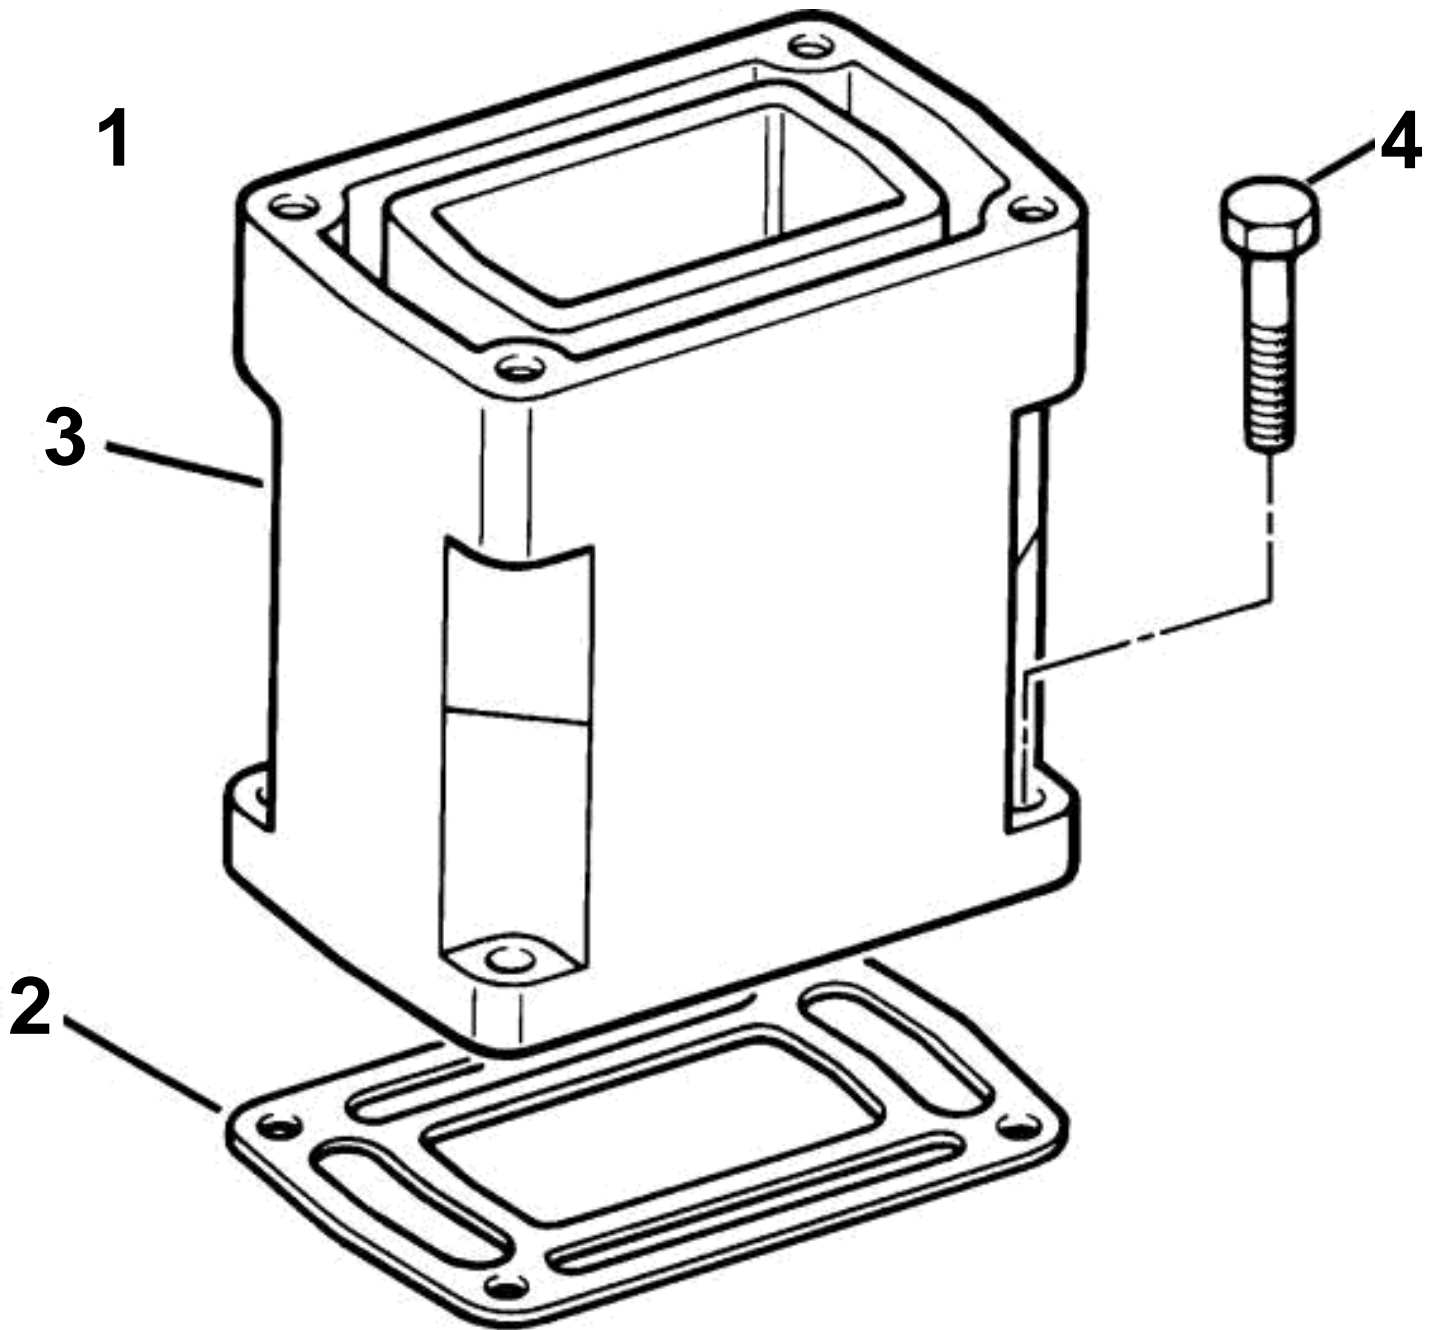

5.0FIPHUBCE, 5.0FIPUCCE, 5.0FIPHUECE, 5.0FIPHURCE, 5.0FIPHUSCE, 5.8FIIHUBCE, 5.8FIIHUECE, 5.8FIPHUBCE, 5.8FIPHUCCE, 5.8FIPHUECE, 5.8FIPHURCE, 5.8FIPHUSCE, 5.8FSIPHUBCE, 5.8FSIPHUCCE, 5.8FSIPHUECE, 5.8FSIPHURCE, 5.8FSIPHUSCE

REF	PART NO.	QTY	DESCRIPTION	SEE SEC.	NOTES
1		1	Extension kit		
	3853621	2	• Extension		
			• Bulletin P-25-1-5	P-25-1-5-EN	Riser Extension Kit
2	3850496	4	• Gasket		
			• Bulletin P-25-1-1	P-25-1-1-EN	Riser Gasket Replaced
3	3853621	2	• Extension		
			• Bulletin P-25-1-5	P-25-1-5-EN	Riser Extension Kit
4	956584	8	• Hex. socket screw		