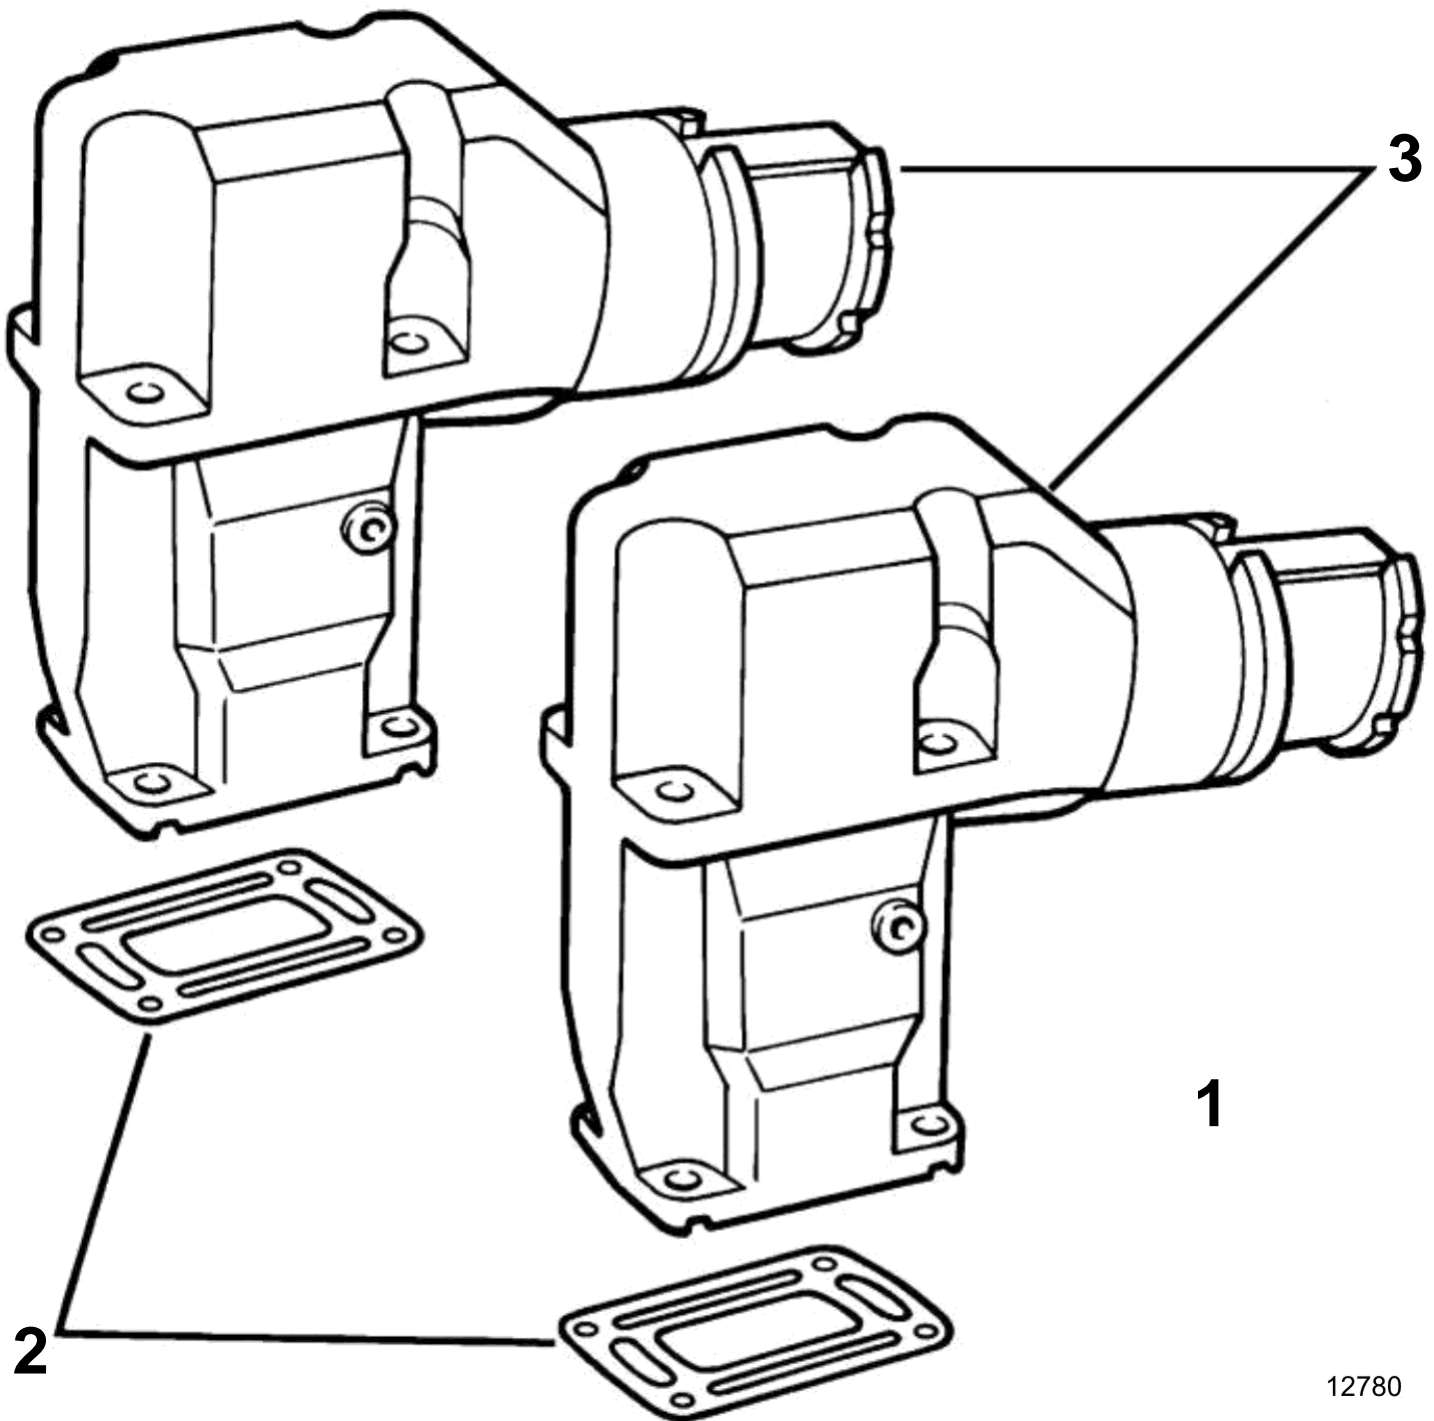

5.0FLPHUB, 5.0FLPHUC, 5.0FLPHUE, 5.0FLPHUR, 5.0FLPHUS, 5.8FLIHUB, 5.8FLIHUE, 5.8FLPHUB, 5.8FLPHUC, 5.8FLPHUE, 5.8FLPHUR, 5.8FLPHUS

12780

5.0FLPHUB, 5.0FLPHUC, 5.0FLPHUE, 5.0FLPHUR, 5.0FLPHUS, 5.8FLIHUB, 5.8FLIHUE, 5.8FLPHUB, 5.8FLPHUC, 5.8FLPHUE, 5.8FLPHUR, 5.8FLPHUS

REF	PART NO.	QTY	DESCRIPTION	SEE SEC.	NOTES
1	3850497	1	Manifold		
2	3850496	2	• Gasket • Bulletin P-25-1-1	P-25-1-1-EN	Riser Gasket Replaced
3	3853427	2	• Exhaust riser		