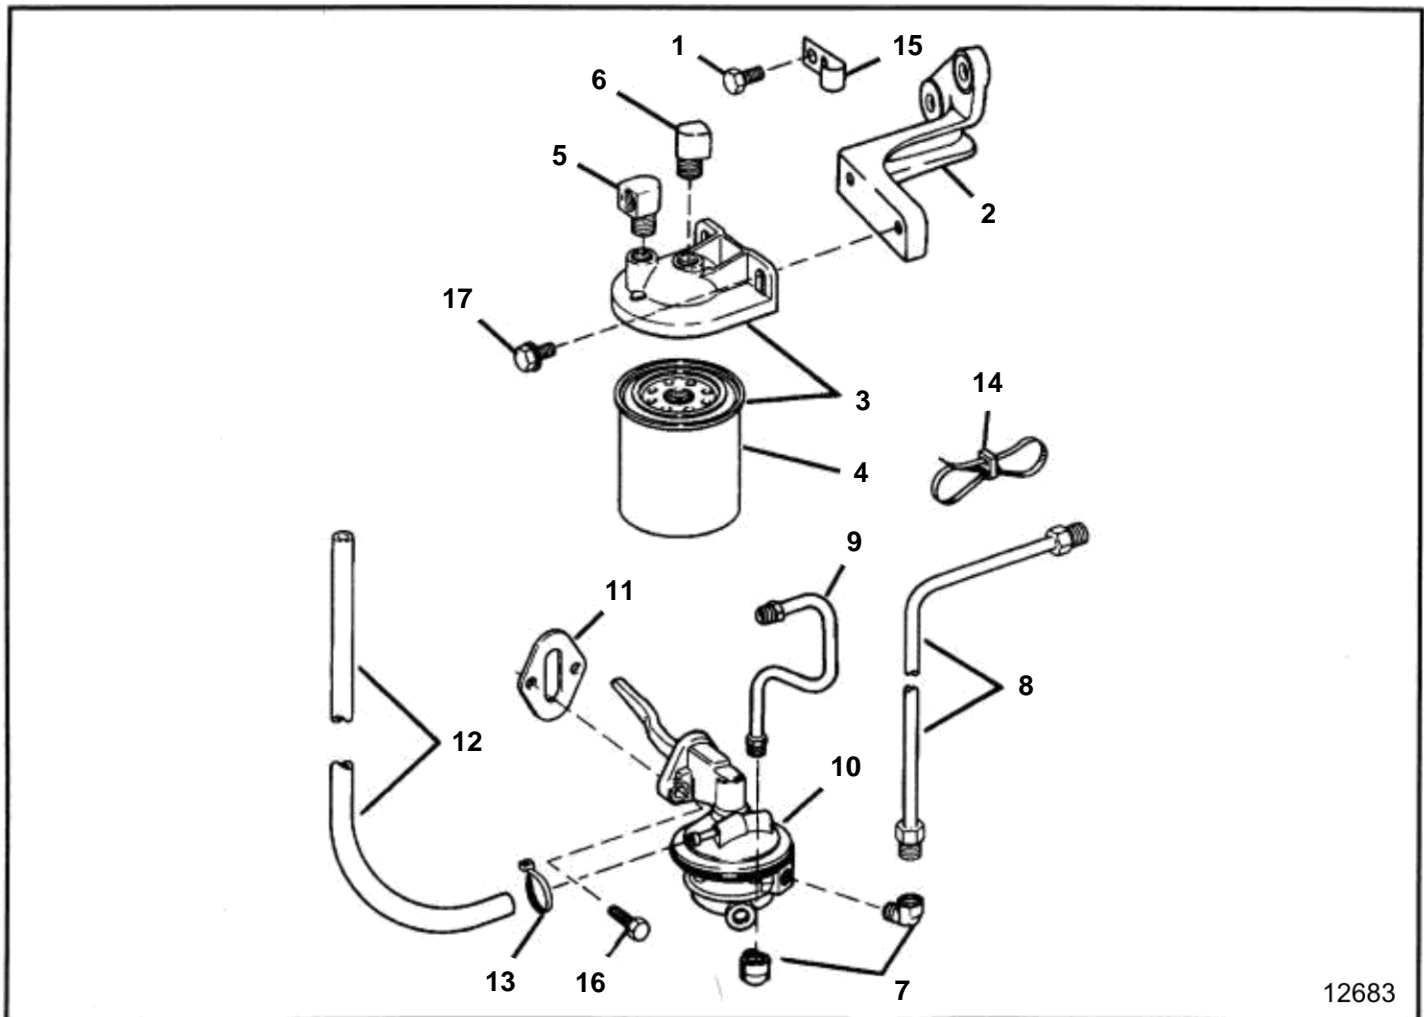

5.0FLPHUB, 5.0FLPHUC, 5.0FLPHUE, 5.0FLPHUR, 5.0FLPHUS

5.0FLPHUB, 5.0FLPHUC, 5.0FLPHUE, 5.0FLPHUR, 5.0FLPHUS

REF	PART NO.	QTY	DESCRIPTION	NOTES
1	3853558	2	Screw, Fuel filter bracket to cyl head	
2	3853379	1	Bracket, Fuel filter to engine	
3	3850861	1	Kit	
4	3851218	1	· Fuel filter	
5	3852014	1	Fitting, Fuel inlet	
6	3852702	1	Fitting, Fuel line to filter	
7	3852525	2	Fitting, Fuel pump, inlet & outlet	
8	3854059	1	Fuel pipe, Pump to carburetor	SX
	3854596	1	Fuel pipe	DP
9	3854024	1	Fuel pipe, Filter to pump	
10	3854053	1	Pump	
11	3852095	1	Gasket, Fuel pump to engine	
12		1	Hose, Overflow, fuel pump to carburetor	
13		1	Cable tie, Overflow hose to fuel pump/carb assy	
14	3852486	3	Lock strap, Overflow hose to fuel line	
15	3852458	1	Clamp, Fuel line to bracket	Cylinder head
16	3853326	2	Screw, Fuel pump to engine	
17	3853557	2	Screw, Fuel filter assy to bracket	