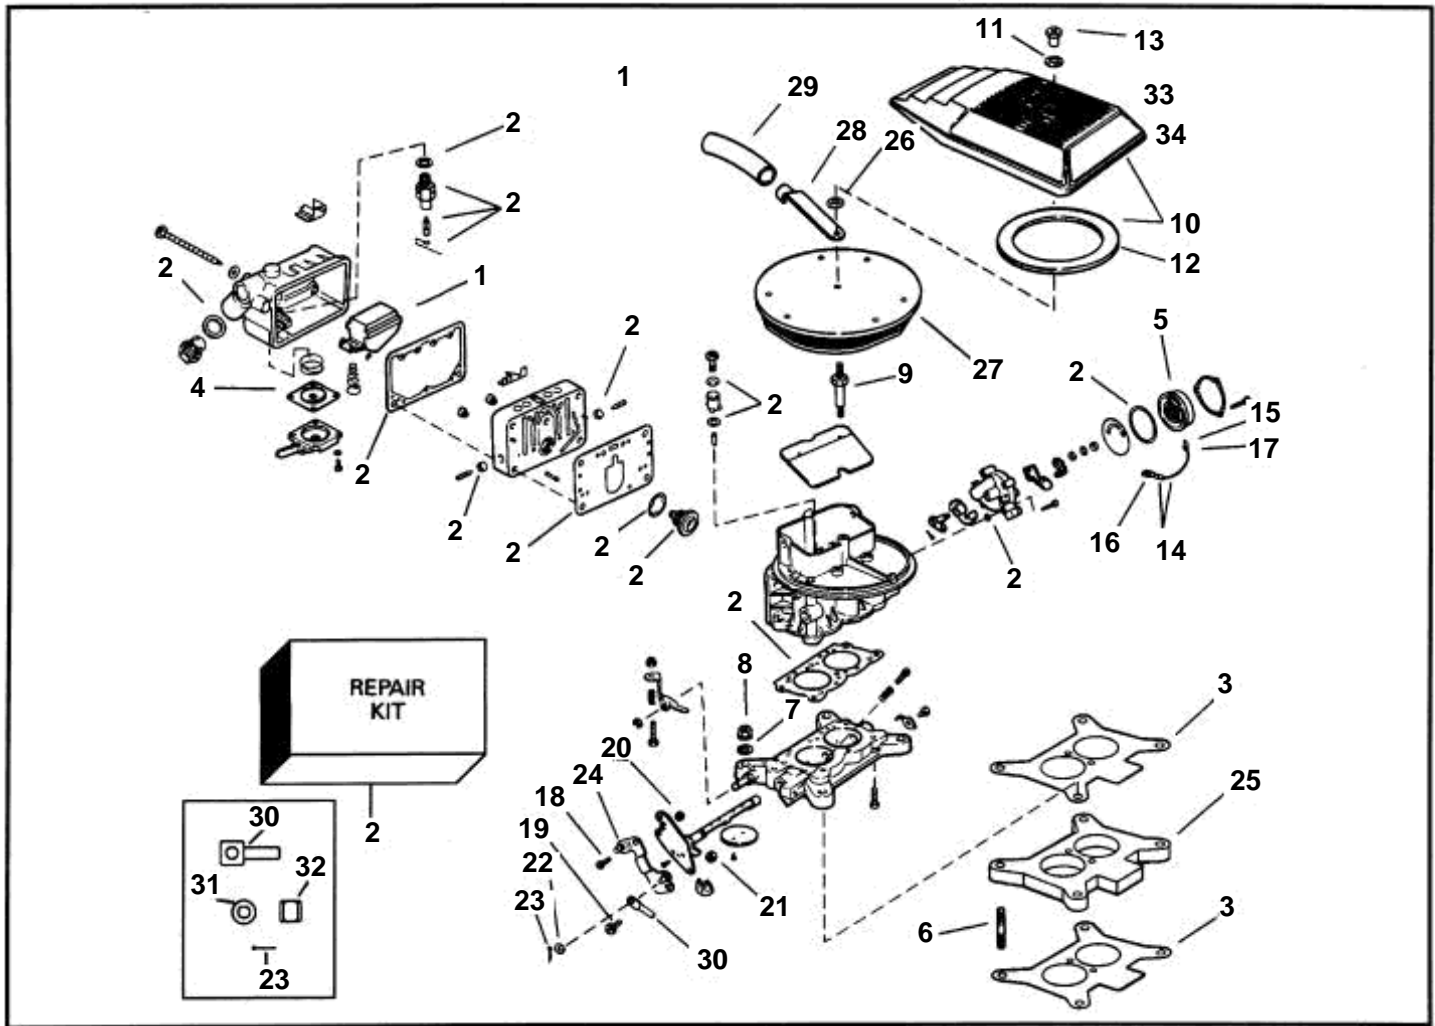

5.0FLPHUB, 5.0FLPHUC, 5.0FLPHUE, 5.0FLPHUR, 5.0FLPHUS

5.0FLPHUB, 5.0FLPHUC, 5.0FLPHUE, 5.0FLPHUR, 5.0FLPHUS

REF	PART NO.	QTY	DESCRIPTION	SEE SEC.	NOTES
1		1	Carburetor		Unnumbered parts serviced at assembly level only.
			• Bulletin P-23-1-1	P-23-1-1-EN	Power valve kits, Holley
1			Carburetor, 290 DP		Not shown
	3853575	1	• Float		
	3855518	1	• Repair kit, 290 DP		
2	3854106	1	• Kit		
3	3852758	2	• • Gasket		
4	3854257	1	• • Diaphragm, Accelerator pump, carburetor		
5	3854108	1	• Choke		
6	3853074	4	Stud, Carburetor mounting		
7	3852191	1	Washer, Electric choke lead		Ground
8	3852142	4	Nut, Stud, carburetor assy		
9	3853560	1	Stud, Flame arrestor & cover to carburetor		
10	3850510	1	Cover, Flame arrestor		
11	3852007	1	Washer, Retainer, oil pan drain		
12	3850458	2	Spacer, Cover, flame arrestor		
13	3852749	1	Nut, Flame arrestor cover		
14	3853845	1	Cable, Electric choke-ground		
15	3854253	1	• Drain cock		
16	3852037	1	• Terminal, Ring, 0.312		
17	3854259	1	• Cover, Terminal		
18	3850415	1	Screw, Throttle lever to carburetor		
19	3852154	1	Screw, Throttle lever		
20	3853758	1	Nut, Screw, throttle lever to carburetor		
21	3854468	1	Lock nut, Throttle lever to carburetor		
22	3852049	1	Washer, Throttle cable to lever		
23	3852052	1	Split pin, Throttle cable to lever		
24		1	Intermediate lever, Carburetor		
25		1	Spacer, Carburetor		
26	3853561	1	Nut, Flame arrestor to carburetor		
27	3854026	1	Flame shield, Carburetor		
28	3852695	1	Connector, Hose to flame arrestor		
29	3852668	1	Hose, Valve cover to flame arrestor		
30	3850941	1	Adapter, Throttle cable		
31	3852193	1	Washer		
32	3852019	1	Retainer		
33		1	Decal		5.0FL
34	3854980	1	Decal		Volvo Penta