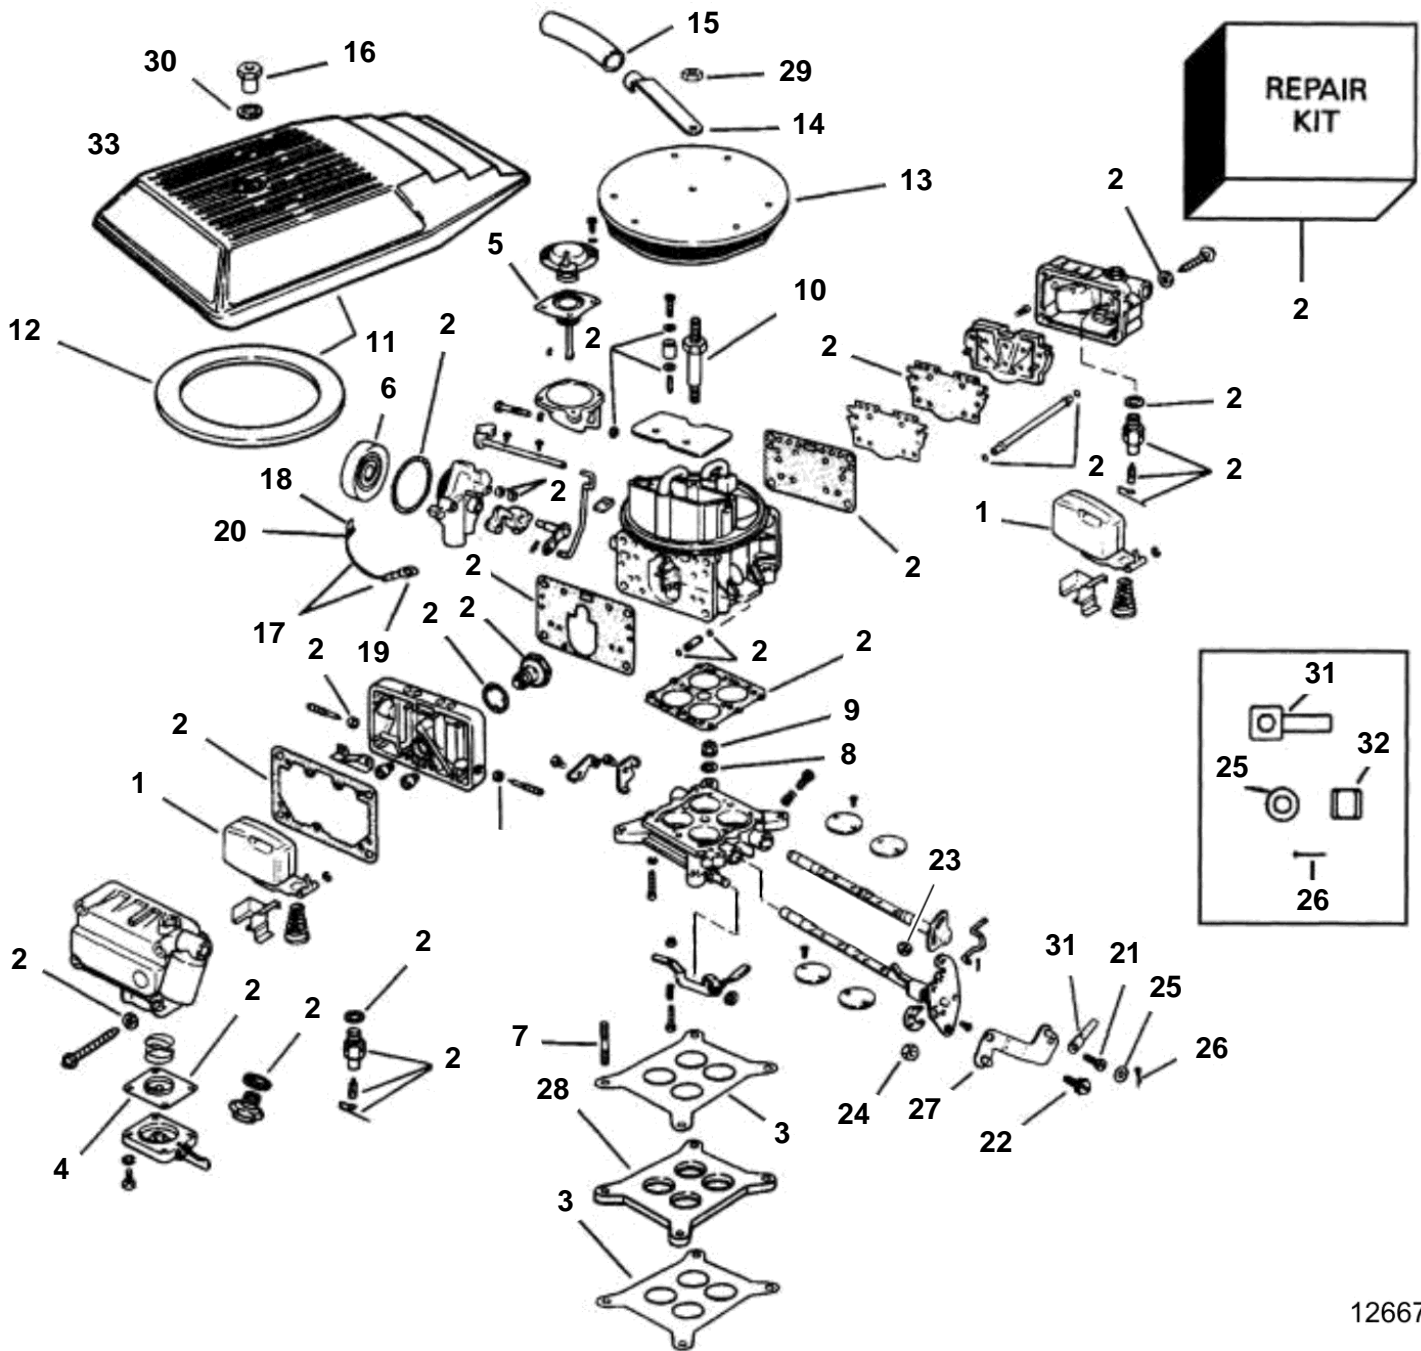

5.8FLIHUB, 5.8FLIHUE, 5.8FLPHUB, 5.8FLPHUC, 5.8FLPHUE, 5.8FLPHUR, 5.8FLPHUS

12667

5.8FLIHUB, 5.8FLIHUE, 5.8FLPHUB, 5.8FLPHUC, 5.8FLPHUE, 5.8FLPHUR, 5.8FLPHUS

REF	PART NO.	QTY	DESCRIPTION	SEE SEC.	NOTES
1	3854051	1	Carburetor		
			· Bulletin P-23-1-1	P-23-1-1-EN	Power valve kits, Holley
1	3853575	2	· Float		
2	3854107	1	Kit		
3	3852759	1	Gasket, Carburetor to spacer		
4	3854257	1	Diaphragm, Accelerator pump, carburetor		
5		1	· Diaphragm		
6	3854108	1	· Choke		
7	3853100	4	Stud, Carburetor mounting		
8	3852191	1	Washer, Electric choke lead		Ground
9	3852142	4	Nut, Stud, carburetor assy to intake manifold		
10	3853560	1	Stud, Flame arrestor & cover to carburetor		
11	3850510	1	Cover, Flame arrestor		
12	3850458	2	Spacer, Cover, flame arrestor		
13	3854026	1	Flame shield, Carburetor		
14	3852695	1	Connector, Hose to flame arrestor		
15	3852668	1	Hose, Valve cover to flame arrester		
16	3852749	1	Nut, Flame arrestor cover		
17	3853845	1	Cable, Electric choke-ground		
18	3854258	1	· Terminal, Blade, 0.250		
19	3852037	1	· Terminal, Ring, 0.312		
20	3854259	1	· Cover, Terminal		
21	3850415	1	Screw, Throttle lever to carburetor		
22	3852154	1	Screw, Throttle lever to carburetor		
23	3853758	1	Nut, Screw, throttle lever to carburetor		
24	3852420	1	Nut, Throttle lever to carburetor		
25	3852049	1	Washer, Throttle cable to lever		
26	3852052	1	· Split pin, Cable to throttle lever assy		
27		1	Intermediate lever		
28	3853099	1	Spacer, Carburetor		
29	3853561	1	Nut, Flame arrestor to carburetor		
30	3852007	1	Washer, Nut, flame arrestor cover		
31	3850941	1	Adapter, SAE cable, throttle		
32	3852019	1	Retainer, Throttle cable		
33	3854980	1	Decal		Volvo Penta
		1	Decal		5.8FL