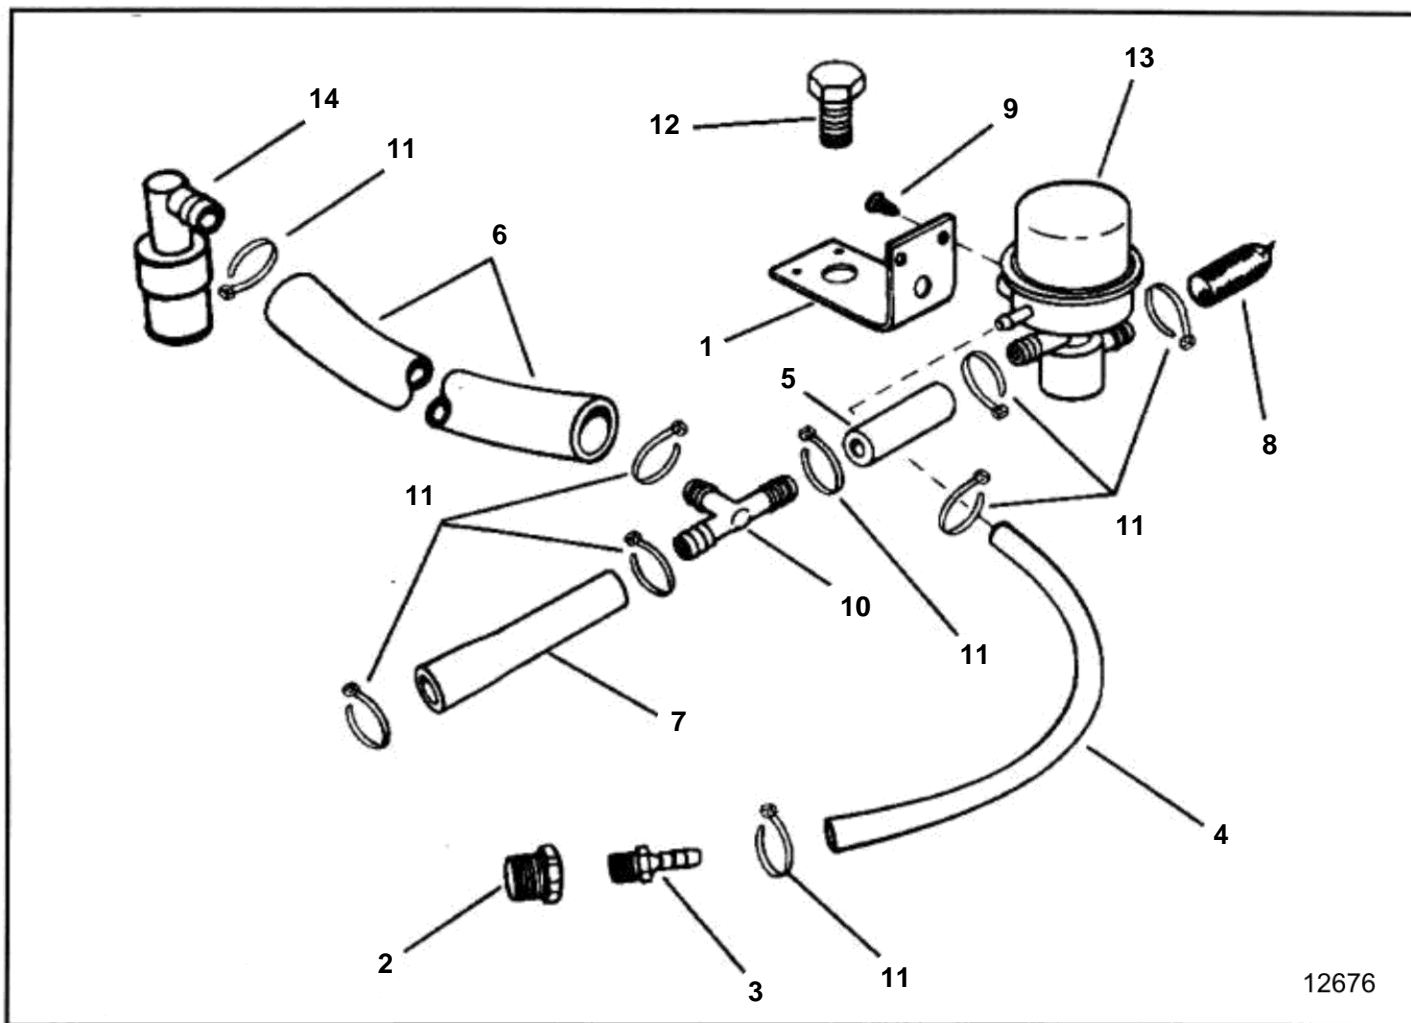

5.0FLPHUB, 5.0FLPHUC, 5.0FLPHUE, 5.0FLPHUR, 5.0FLPHUS

12676

5.0FLPHUB, 5.0FLPHUC, 5.0FLPHUE, 5.0FLPHUR, 5.0FLPHUS

REF	PART NO.	QTY	DESCRIPTION
1		1	Bracket, Valve to intake manifold
2	3852465	1	Bushing, Fitting to intake manifold
3	3853639	1	Fitting, Hose to reducer bushing
4	3853750	1	Hose, Fitting to deceleration valve
5		1	Hose, Tee to deceleration valve
6		1	Hose, HOSE, Tee to PCV valve
7	3853747	1	Hose, Carb. spacer to tee
8	3853746	1	Sea water filter, Air intake to valve
9	3852156	2	Screw, Valve to bracket
10	3852016	1	T-nipple, Hose to carb
11		1	Cable tie, Hose to flame arrestor
12	3853428	1	Screw, Deceleration valve bracket to manifold
13		1	Valve
14		1	Valve, PCV