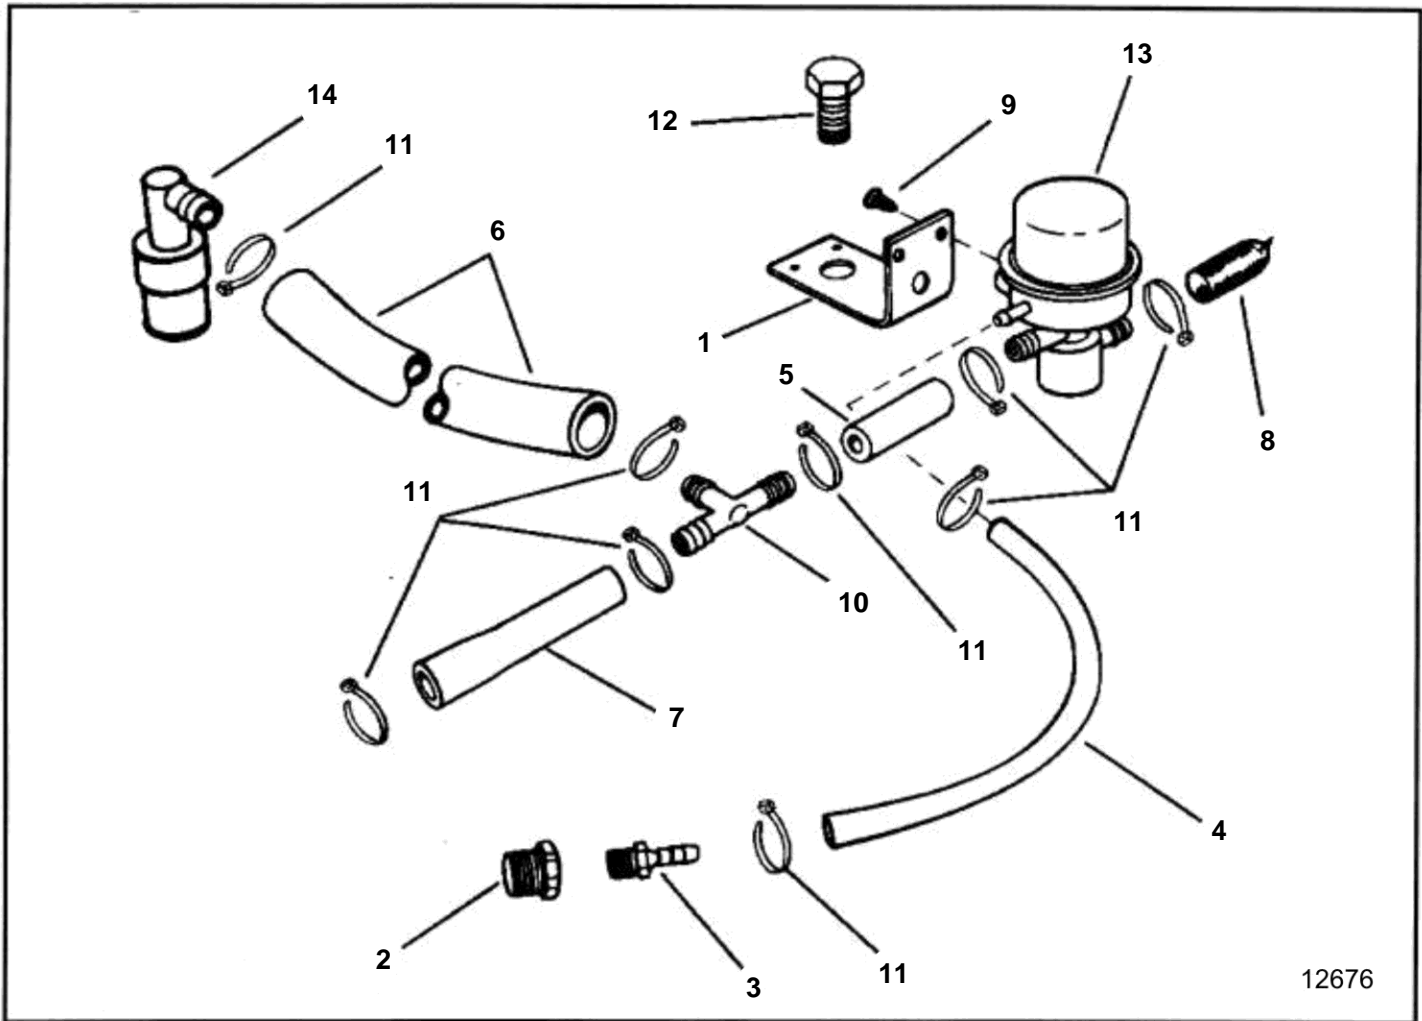

5.8FLIHUB, 5.8FLIHUE, 5.8FLPHUB, 5.8FLPHUC, 5.8FLPHUE, 5.8FLPHUR, 5.8FLPHUS

12676

5.8FLIHUB, 5.8FLIHUE, 5.8FLPHUB, 5.8FLPHUC, 5.8FLPHUE, 5.8FLPHUR, 5.8FLPHUS

REF	PART NO.	QTY	DESCRIPTION
1		1	Bracket, Valve to intake manifold
2	3852465	1	Bushing, Fitting to intake manifold
3	3853639	1	Fitting, Hose to reducer bushing
4	3853750	1	Hose, Fitting to deceleration valve
5		1	Hose, Tee to deceleration valve
6		1	Hose, Tee to PCV valve
7	3853584	1	Hose, Carburetor spacer to tee
8	3853746	1	Sea water filter, Air intake to valve
9	3852156	2	Screw, Valve to bracket
10	3852016	1	T-nipple, Hose to carb
11		2	Cable tie, Hose to tee & deceleration valve
12	3852143	1	Screw, Deceleration valve bracket to manifold
13		1	Valve
14		1	Valve, PCV