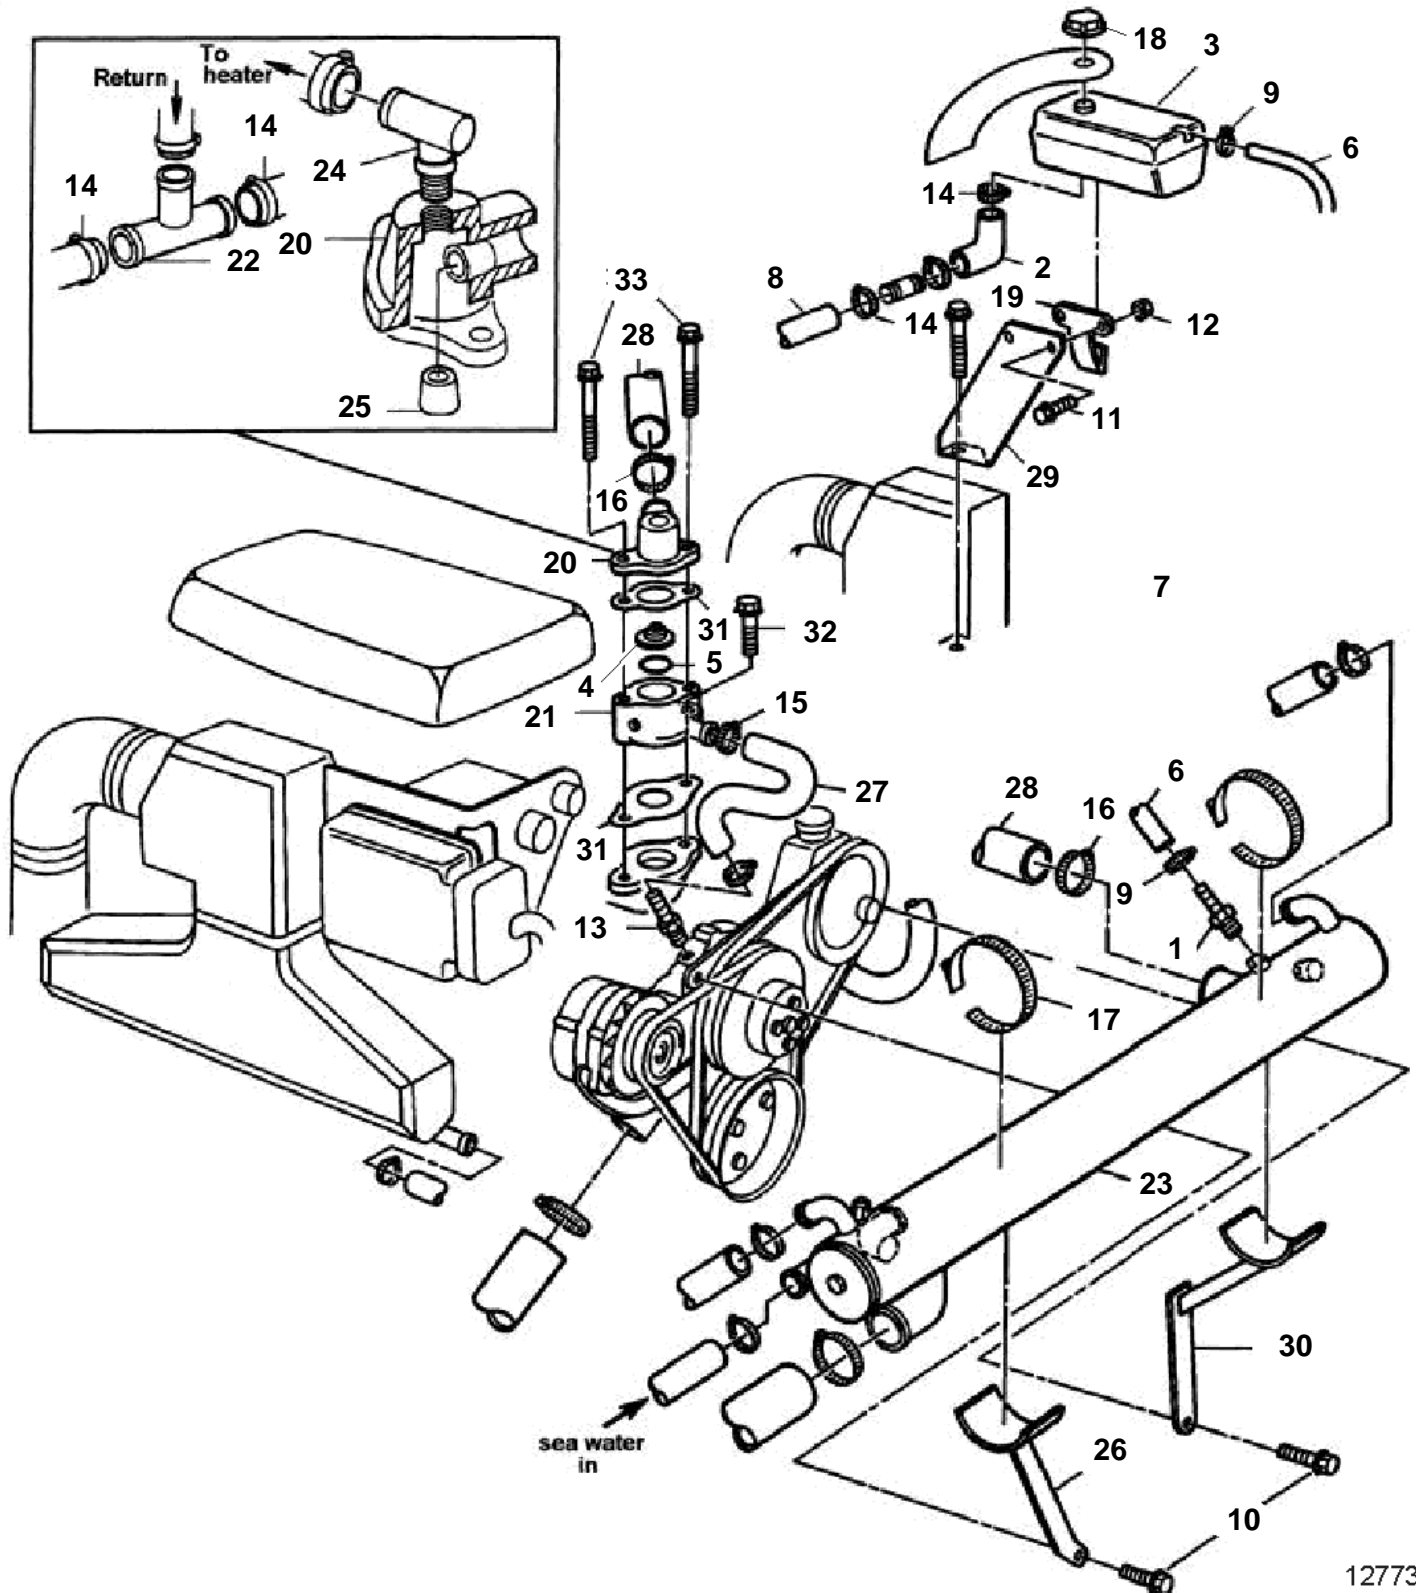

5.0FIPHUBCE, 5.0FIPUCCE, 5.0FIPHUECE, 5.0FIPHURCE, 5.0FIPUSCE, 5.0FLPHUB, 5.0FLPHUC, 5.0FLPHUE, 5.0FLPHUR, 5.0FLPHUS, 5.8FIIHUBCE, 5.8FIIHUECE, 5.8FIPHUBCE, 5.8FIPUCCE, 5.8FIPHUECE, 5.8FIPHURCE, 5.8FIPUSCE, 5.8FLIHUB, 5.8FLIHUE, 5.8FLPHUB, 5.8FLPHUC, 5.8FLPHUE, 5.8FLPHUR, 5.8FLPHUS, 5.8FSIPHUBCE, 5.8FSIPUCCE, 5.8FSIPHUECE, 5.8FSIPHURCE, 5.8FSIPUSCE

REF	PART NO.	QTY	DESCRIPTION	NOTES
1		1	Heat exchanger	5.0 FL, Fi 15.8 FL, Fi, FSi
	180254	1	• Elbow nipple	
2	857500	1	• Hose	
3	861105	1	• Expansion tank	
4	875788	1	• Thermostat kit	
5	416033	1	• • Sealing ring	
6	942700	1	• Hose	
7	943367	1	• Rubber hose	L=250mm, Not shown
8	943369	1	• Rubber hose	L=15000mm
9	945652	2	• Hose clamp	
10	945767	2	• Flange screw	
11	946173	2	• Flange screw	
12	948645	2	• Flange lock nut	
13	961659	1	• Hose nipple	
14	961666	12	• Hose clamp	
15	961667	2	• Hose clamp	
16	961670	2	• Hose clamp	
17	961674	2	• Hose clamp	
18	1357775	1	• Pressure cap	
19	3851363	1	• Bracket	
20	3851383	1	• Thermostat housing	
	968147	1	• • Plug	
21	3851384	1	• Thermostat housing	
	479977	1	• • Plug	
	968145	1	• • Plug	
22	3851414	1	• Connection pipe	
23	3851617	1	• Heat exchanger	
	192134	1	• • Plug	
	841068	2	• • Bolt	
		2	• • Cover	
	3851619	2	• • Gasket	
	3851598	1	• Fitting	Not shown
24	961611	1	• Hose nipple	
25	3851385	1	• Plug	
26	3851682	1	• Bracket	
27	3851760	1	• Hose	
28	3851761	1	• Hose	
29		1	• Bracket	
30		1	• Bracket, Fi	
	3851934	1	• Bracket, FL	
31	3852111	2	• Gasket	
32	3853391	1	• Screw	
33	3853401	2	• Screw	
	961663	2	• Hose clamp	See no. 20, FWC installation instructions (PIN 7736035)
	961669	1	• Hose clamp	See no. 20, FWC installation instructions (PIN 7736035)
	3853598	1	• Elbow	See no. 20, FWC installation instructions (PIN 7736035)