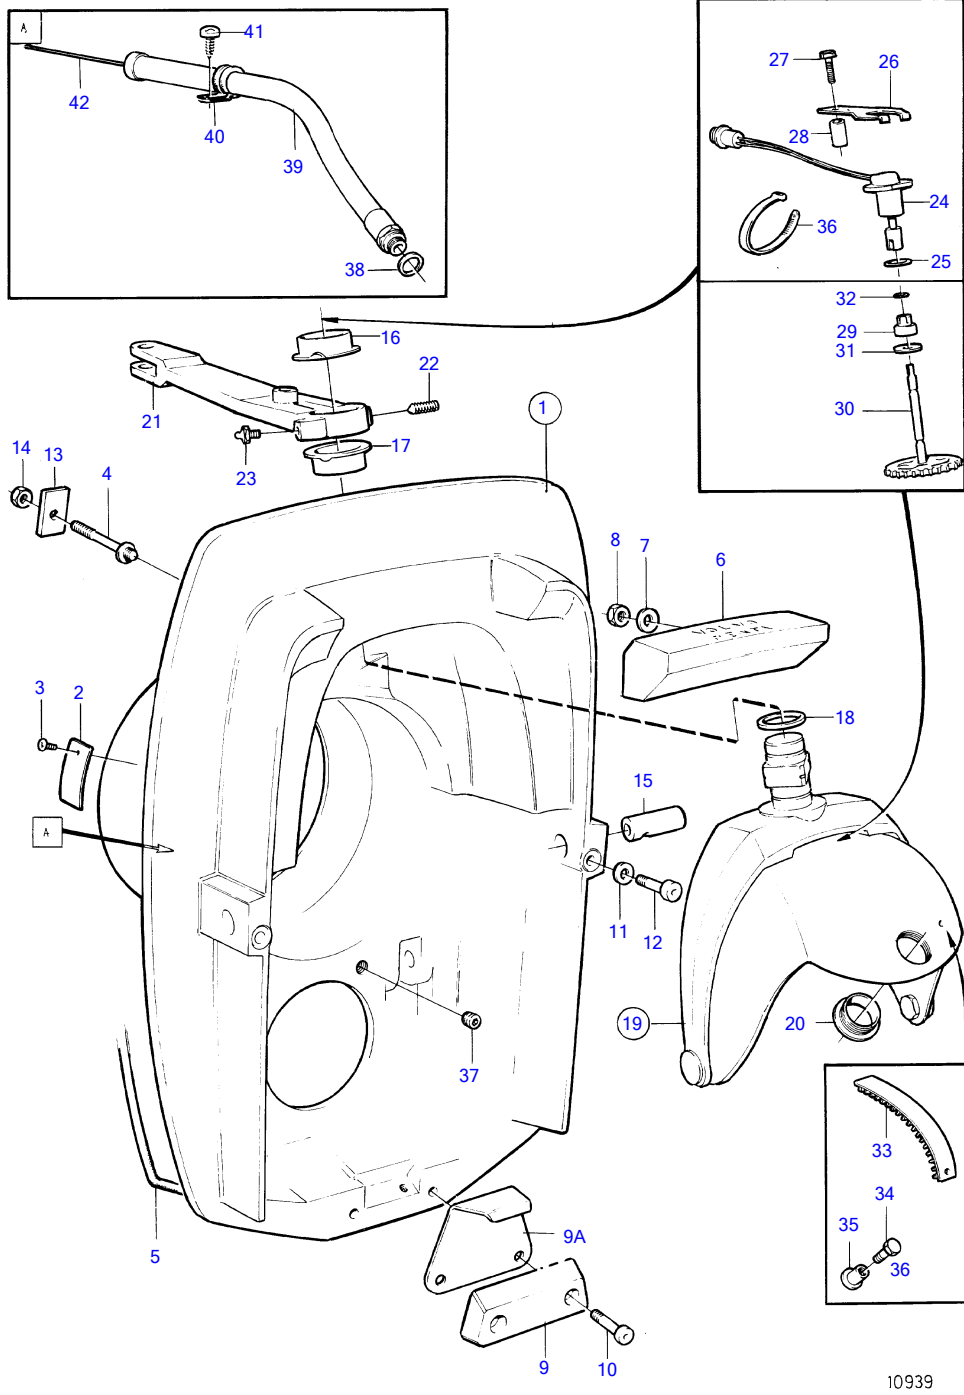

DP-C, SP-C

## DP-C, SP-C

REF	PART NO.	QTY	DESCRIPTION	SEE SEC.	NOTES
1	876510	1	Shield		
2	853706	1	• Type plate		
3	804269	2	• Drive screw		
4	853595	6	Stud		
5	852868	X	Sealing strip		L=1750mm
6	854133	1	Rubber cushion		
7	960148	2	Washer		
8	971089	2	Lock nut		
9	852835	1	Zinc electrode		
9A	872562	1	Support plate		
10	946541	2	Hex. socket screw		
11	941670	2	Washer		
12	963699	2	Hex. socket screw		
13	852866	6	Washer		
14	963108	6	Lock nut		
15	872493	2	Spindle		(872095)
16	854705	1	Bushing		
17	854704	1	Bushing		
18	977313	1	Sealing ring		
19	854707	1	Steering yoke		
			Bulletin 48-32	48-32-EN	Steering Fork Kit and Steering Arm
20	853048	1	• Bushing		
21	872102	1	Spindle arm		(854706)
			Bulletin 48-32	48-32-EN	Steering Fork Kit and Steering Arm
22	947904	1	Set screw		
23	914169	1	Lubricating nipple		
24	828726	1	Sensor		
25	955991	1	O-ring		
26	853039	1	Bracket		
27	955298	1	Hexagon screw		
28	872355	1	Spacer sleeve		
29	851430	1	Bushing		
30	852984	1	Driving wheel		
31	966207	1	Sealing ring		
32	925050	1	O-ring		
33	872812	1	Gear segment		SN 4101513908-
34	853759	1	Screw		
35	853760	1	Rivet nut		
36	948210	1	Cable tie		
37	853215	2	Plug		
38	897745	1	Gasket		
39	839091	1	Protecting hose		
40	952635	1	Clamp		
41	955512	1	Hexagon screw		
42		X	control cable		See group 9