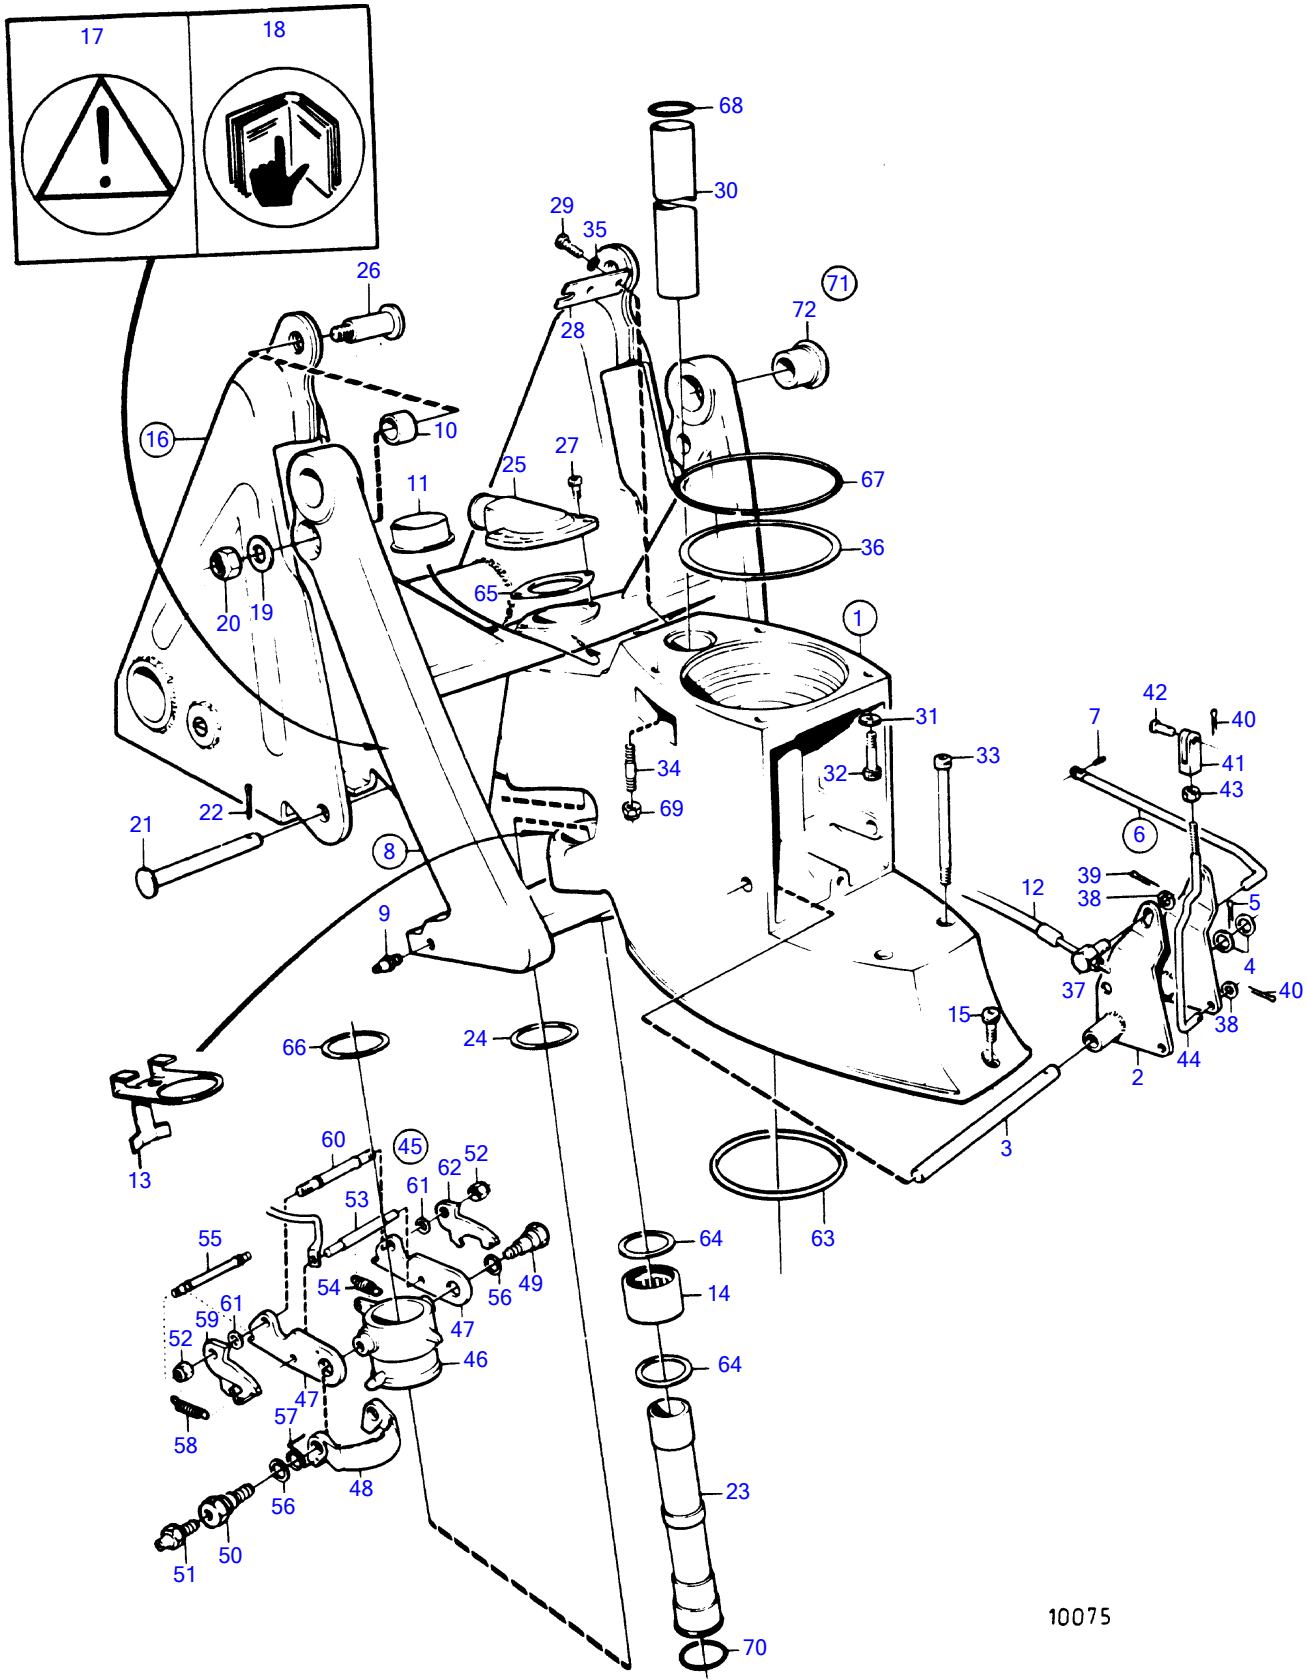

DP-A1

10075

DP-A1

REF	PART NO.	QTY	DESCRIPTION	NOTES
1	854033	1	Intermediate housing	
2	897829	1	• Gear yoke	
3	897447	1	• Shaft	
4	897511	2	• Washer	
5	17253	1	• Split pin	
6	851412	1	• Reverse locking rod	
7	967556	1	• • Spring pin	
8	854100	1	Suspension fork	
9	940194	1	• Lubricating nipple	
10	852912	2	• Bushing	
11	853062	1	• Bearing bushing	
12		X	control cable	See group 9
13	853967	1	Guide washer	
14	183391	1	Needle roller bearin	
15	941809	1	Hex. socket screw	
16	854550	1	Cylinder anchorage	
17	853717	1	• Decal	
18	(853716)	1	• Decal	Obsolete part
19	853071	2	Washer	
20	946672	2	Lock nut	
21	853309	2	Clevis pin	
22	967707	2	Split pin	
23	814386	1	Steering knuckle	
24	897696	2	Washer	
25	854031	1	Hose connection	
26	853308	2	Shoulder screw	
27	941813	2	Hex. socket screw	
28	853078	1	Cable attachment	
29	940168	2	Hexagon screw	
30	897644	1	Tube	
31	853095	2	Washer	
32	959456	2	Hex. socket screw	
33	941808	2	Hex. socket screw	
34		2	stud bolt	Included in upper gear unit.
35	940191	2	Washer	
36	943252	X	Shim	TH=0,05mm
	943866	X	Shim	TH=0,10mm
	943867	X	Shim	TH=0,20mm
	967557	X	Shim	TH=0,30mm
	943868	X	Shim	TH=0,40mm
37	804312	1	Cube	
38	940191	2	Washer	
39	17276	1	Split pin	
40	17253	2	Split pin	
41	813954	1	Fork	
42	192662	1	Split pin	
43	940190	1	Hexagon nut	
44	897448	1	Control rod	
45	854035	1	Latch	
46	851402	1	• Bearing sleeve	
47	814391	2	• Latch	
48	851403	1	• Lock brace	
49	851423	1	• Spindle	
50	854344	1	• Spindle	
51	940194	1	• Lubricating nipple	Obsolete part
52	943197	2	• Lock nut	Included in repair kit 876265 for astern lever.
53	851424	1	• Stop arm	Included in repair kit 876265 for astern lever.
54	832534	1	• Spring	Included in repair kit 876265 for astern lever.
55	814399	1	• Shaft	Included in repair kit 876265 for astern lever.
56	943194	2	• Washer	Included in repair kit 876265 for astern lever.
57	814396	1	• Spring	Included in repair kit 876265 for astern lever.
58	814332	2	• Spring	Included in repair kit 876265 for astern lever.
59	814392	1	• Spring hook	Included in repair kit 876265 for astern lever.

7736260-44-12622

10075

Upd:2014-10-28