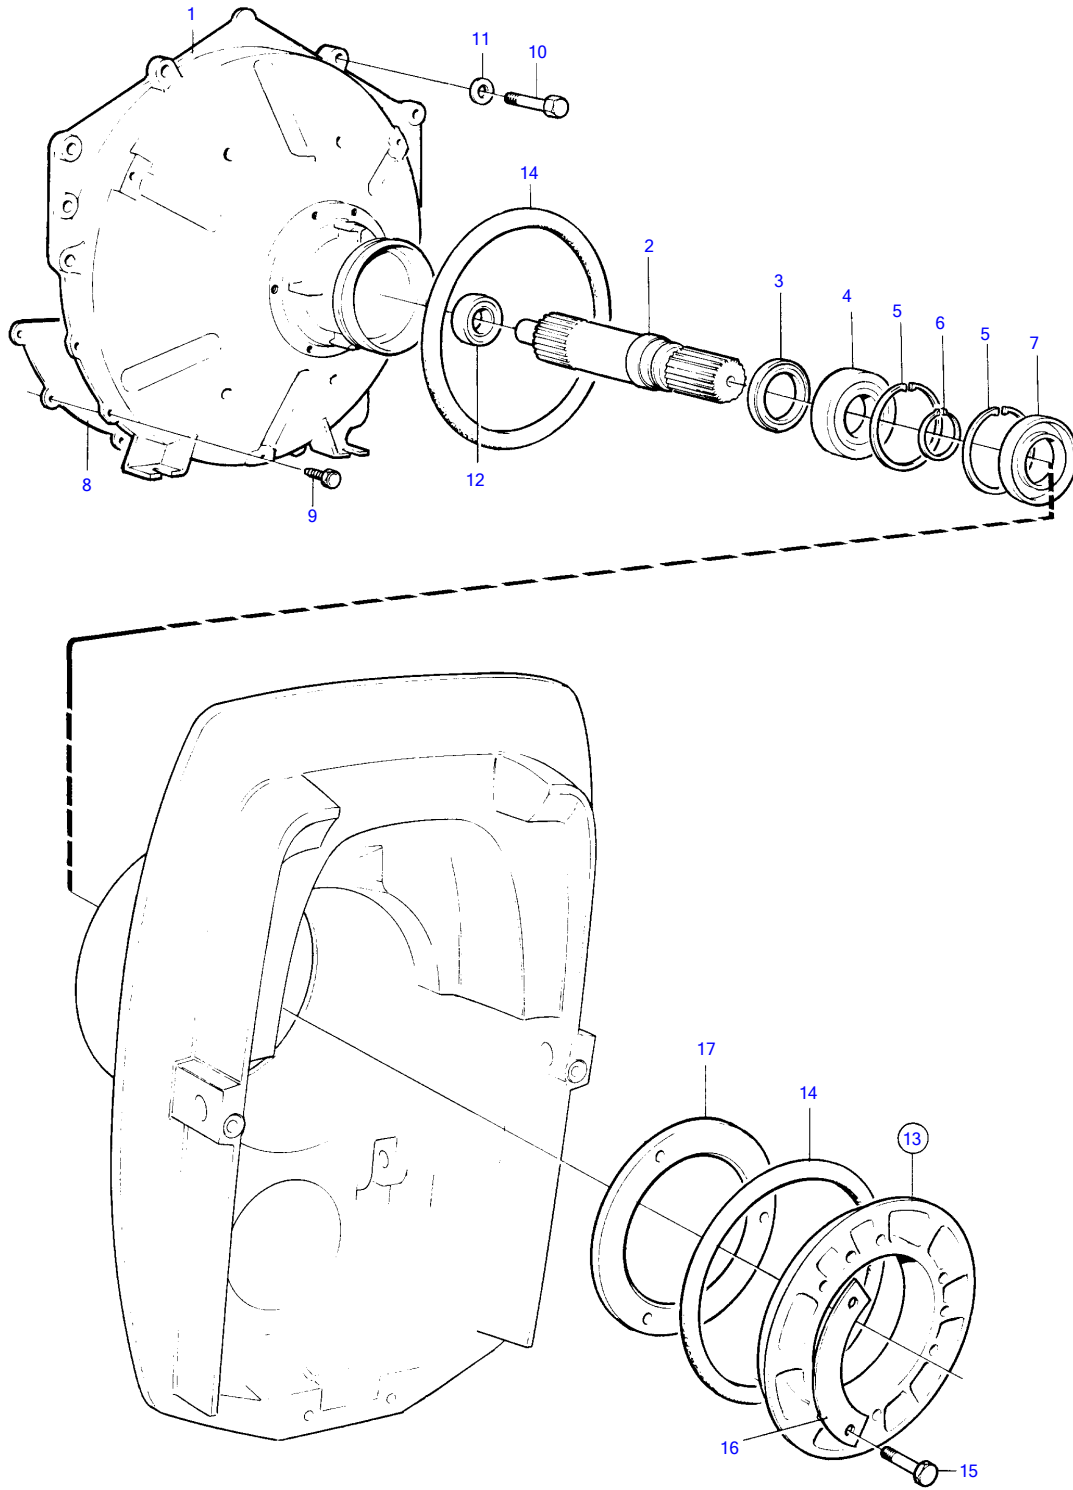

430B, 431B, 432A, 434A

10912

430B, 431B, 432A, 434A

REF	PART NO.	QTY	DESCRIPTION
1	872113	1	Flywheel housing
2	854654	1	Primary shaft
3	958859	1	Sealing ring
4	11013	1	Ball bearing
5	914533	2	Snap ring
6	914462	1	Snap ring
7	958860	1	Sealing ring
8	854939	1	Cover plate
9	947224	5	Hexagon screw
10	955536	6	Hexagon screw
11	942336	6	Spring washer
12	856917	1	Bushing
13	854316	1	Clamping ring kit
14	813967	2	• Rubber ring
15	191844	6	• Hexagon screw
16	806624	3	• Striker plate
17	813964	1	• Spacer ring