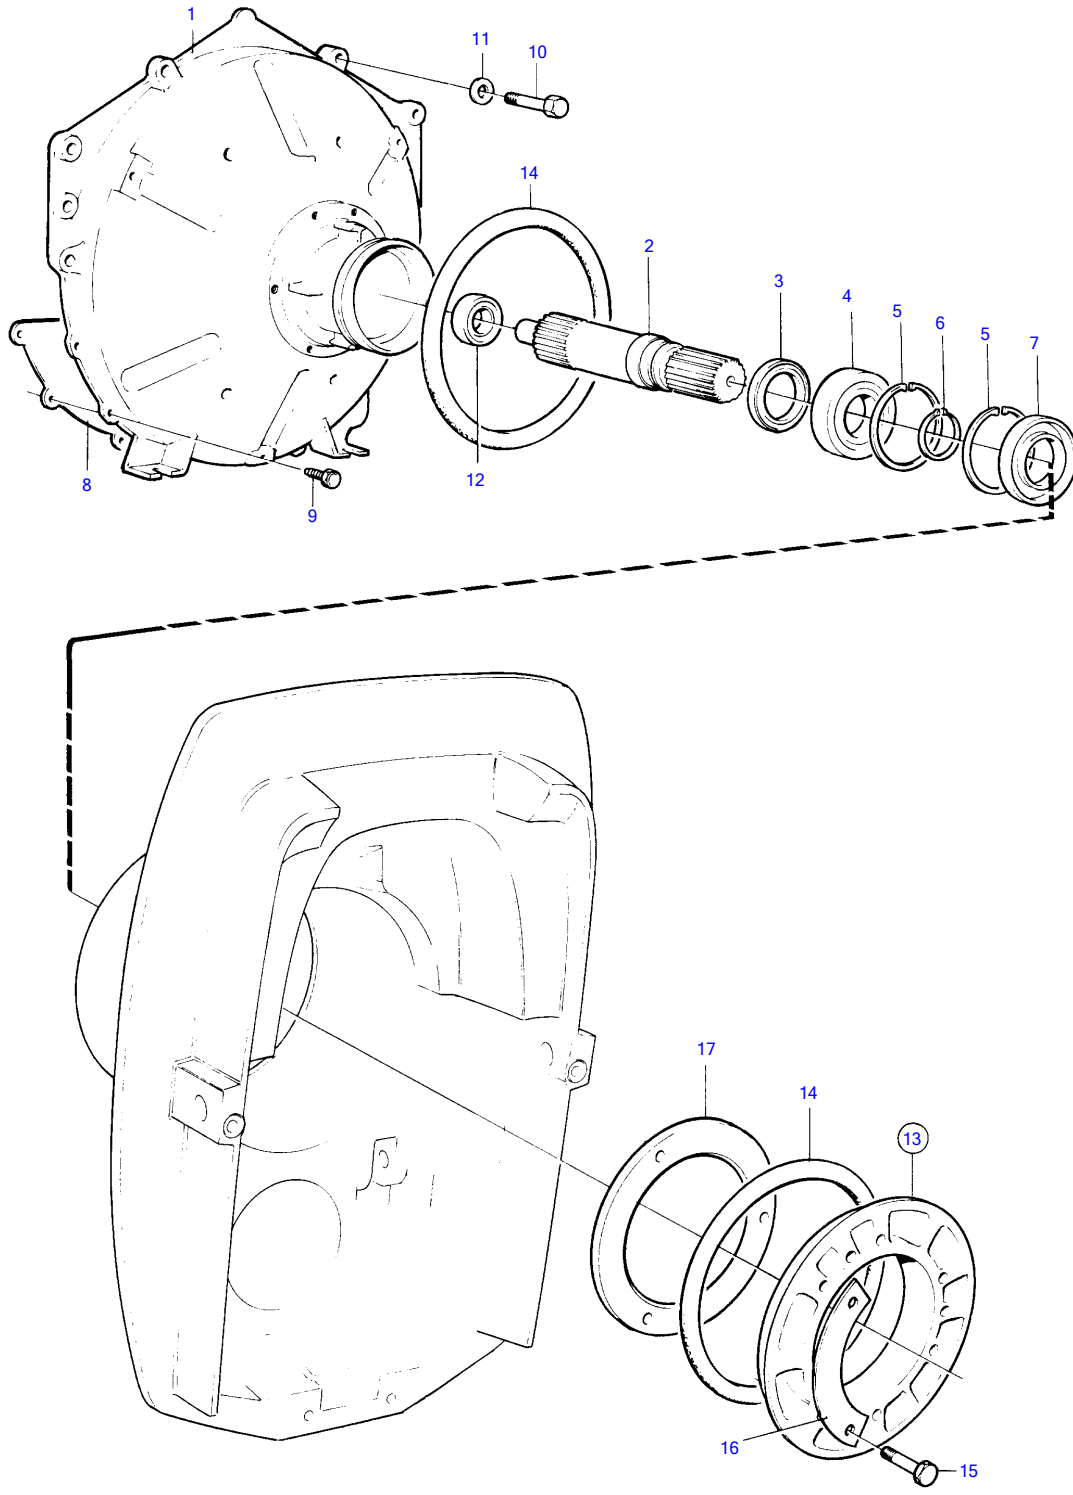

430B, 431B, 432A, 434A

10912

430B, 431B, 432A, 434A

REF	PART NO.	QTY	DESCRIPTION
1	872113	1	Flywheel housing
2	854654	1	Primary shaft
3	958859	1	Sealing ring
4	11013	1	Ball bearing
5	914533	2	Snap ring
6	914462	1	Snap ring
7	958860	1	Sealing ring
8	854939	1	Cover plate
9	947224	5	Hexagon screw
10	955536	6	Hexagon screw
11	942336	6	Spring washer
12	856917	1	Bushing
13	854316	1	Clamping ring kit
14	813967	2	• Rubber ring
15	191844	6	• Hexagon screw
16	806624	3	• Striker plate
17	813964	1	• Spacer ring