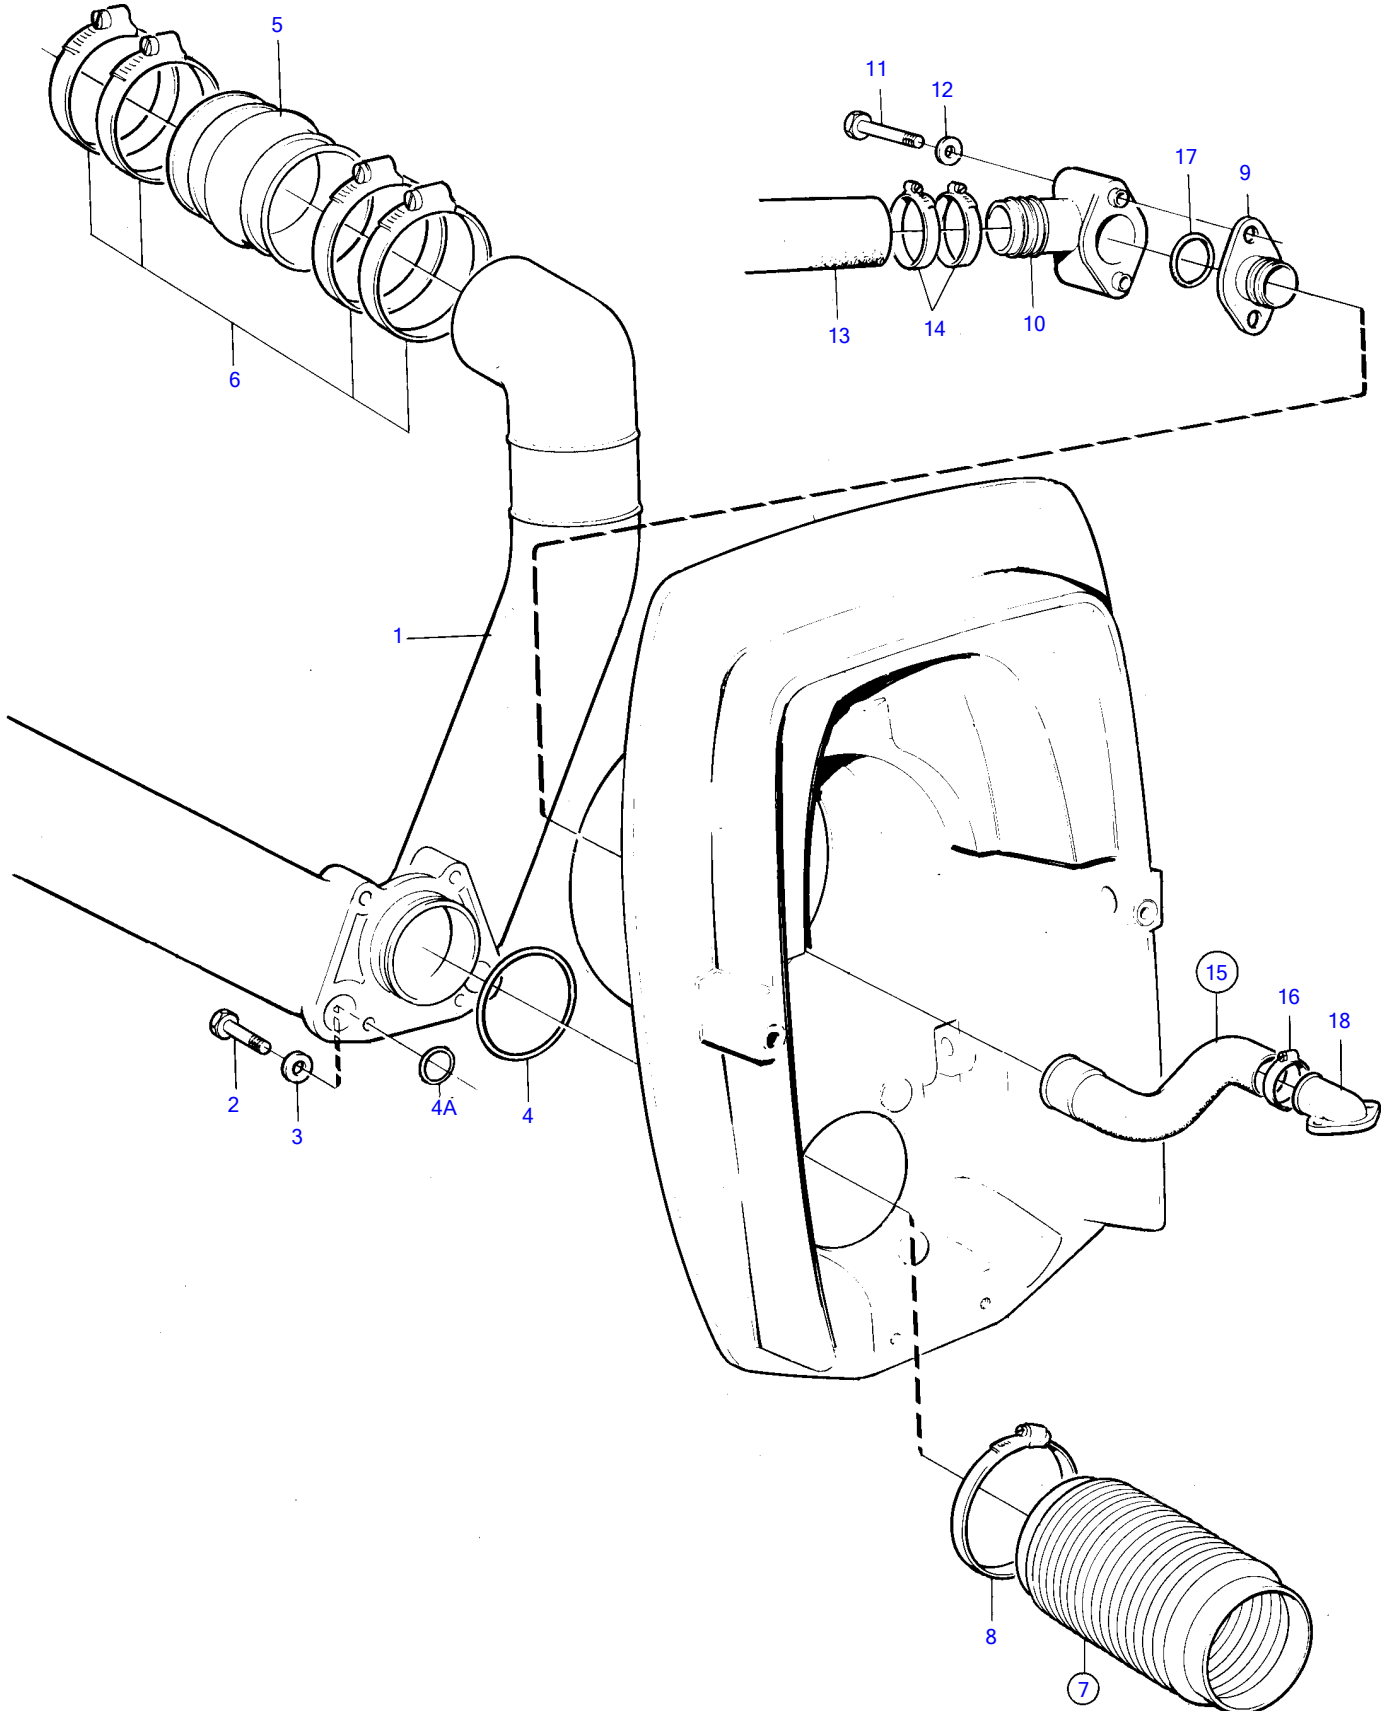

432A, 434A

432A, 434A

REF	PART NO.	QTY	DESCRIPTION	NOTES
1	872092	1	Exhaust pipe	
2	970958	4	Hexagon screw	
3	960148	4	Washer	
4	925256	1	O-ring	
4A	925064	2	O-ring	
5	854935	2	Exhaust hose	
6	853012	8	Hose clamp	
7	876631	1	Bellows kit	
8	872531	2	• Hose clamp	
9	872334	1	Nipple	
10	872336	1	Hose connection	
11	955516	2	Hexagon screw	
12	955893	2	Washer	
13	(857038)	1	Hose	Intake-sea water pump, Obsolete part
14	961669	2	Hose clamp	
15	876632	1	Hose kit	
16	853548	1	• Hose clamp	
17	925064	1	• O-ring	
18		1	hose connection	See group 4C