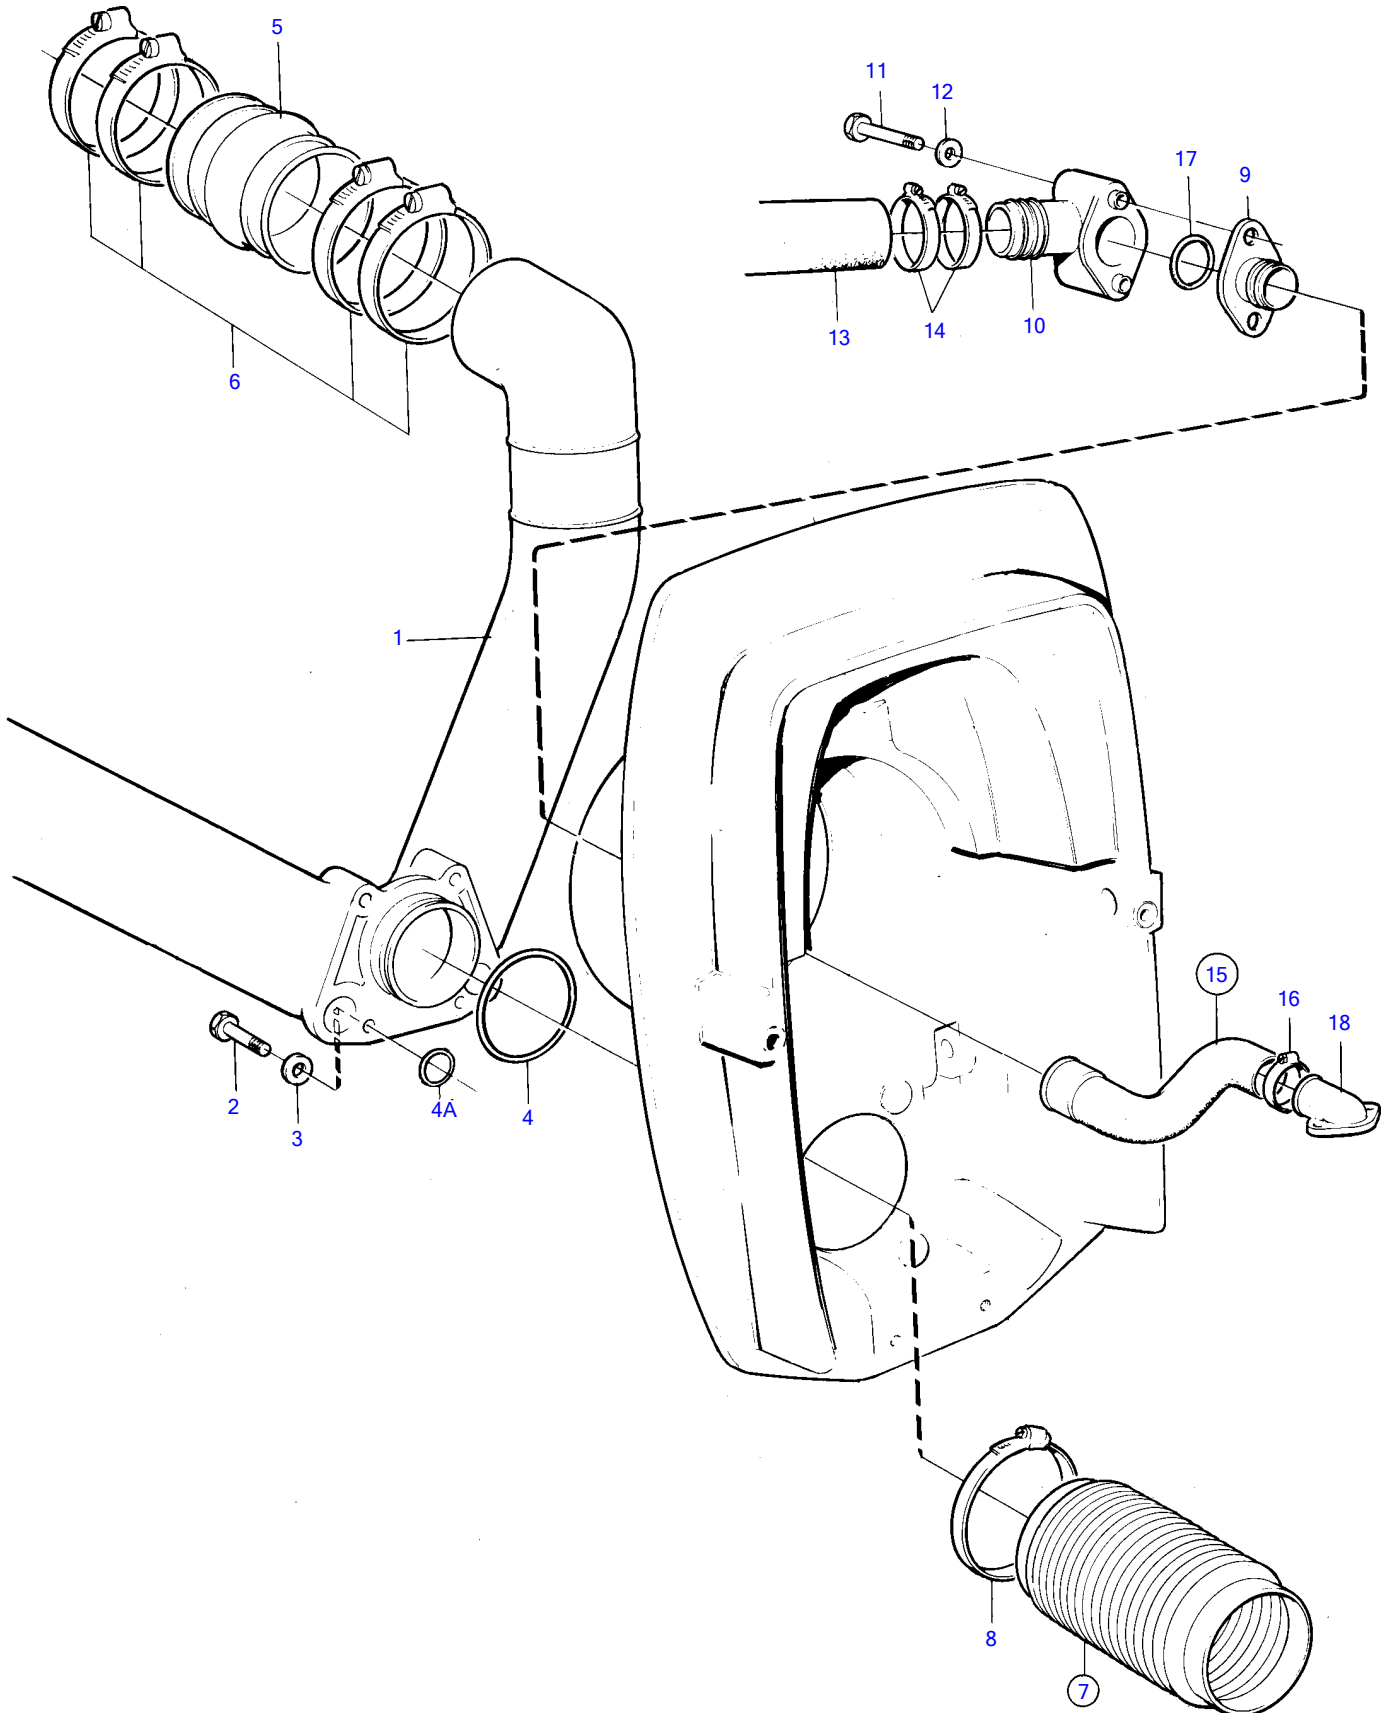

432A, 434A

432A, 434A

REF	PART NO.	QTY	DESCRIPTION	NOTES
1	872092	1	Exhaust pipe	
2	970958	4	Hexagon screw	
3	960148	4	Washer	
4	925256	1	O-ring	
4A	925064	2	O-ring	
5	854935	2	Exhaust hose	
6	853012	8	Hose clamp	
7	876631	1	Bellows kit	
8	872531	2	• Hose clamp	
9	872334	1	Nipple	
10	872336	1	Hose connection	
11	955516	2	Hexagon screw	
12	955893	2	Washer	
13	(857038)	1	Hose	Intake-sea water pump, Obsolete part
14	961669	2	Hose clamp	
15	876632	1	Hose kit	
16	853548	1	• Hose clamp	
17	925064	1	• O-ring	
18		1	hose connection	See group 4C