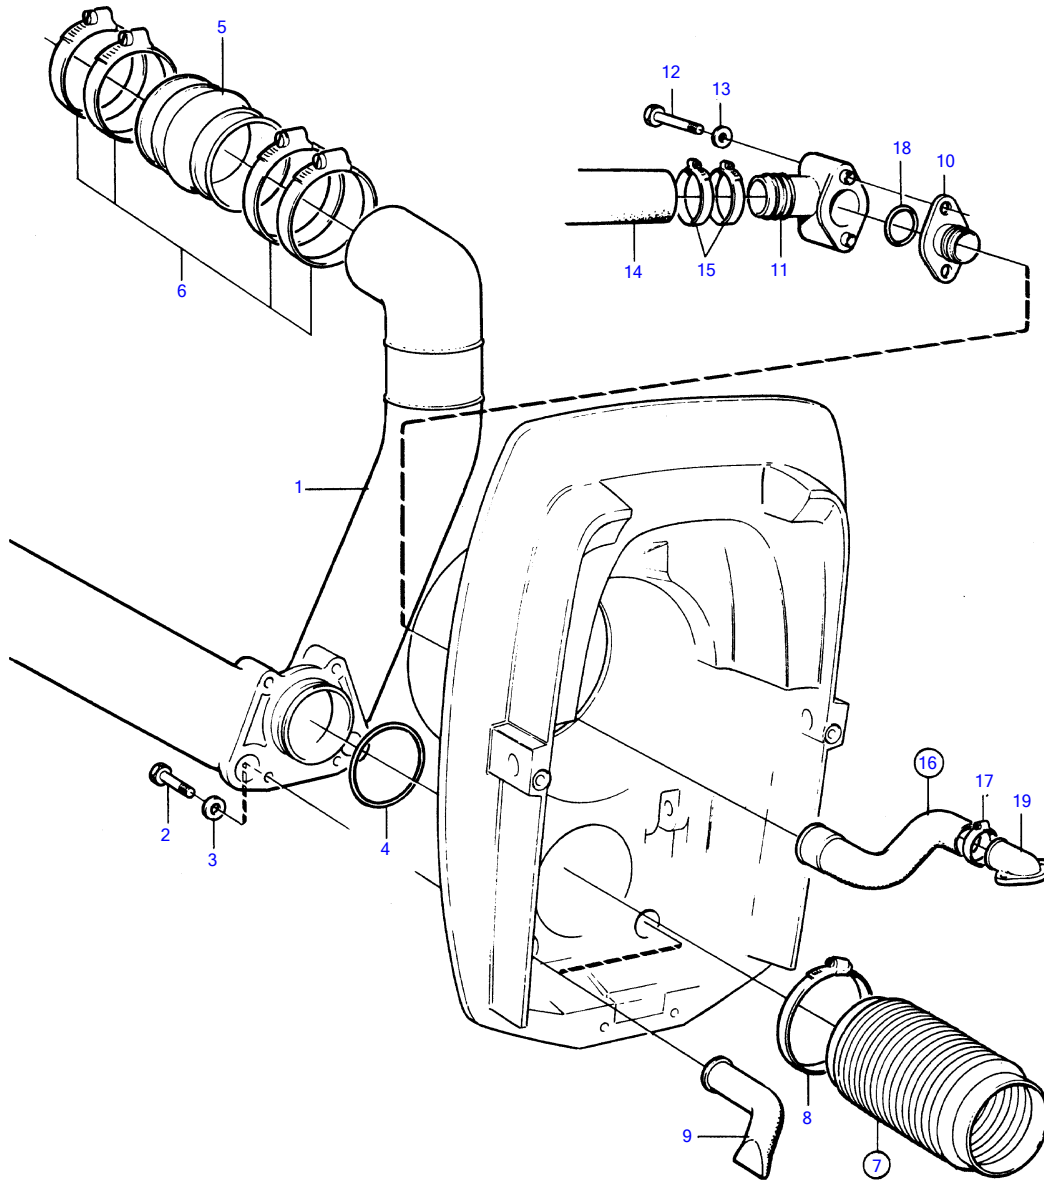

430A, 430B, 431A, 431B, 432A, 434A

11199

430A, 430B, 431A, 431B, 432A, 434A

REF	PART NO.	QTY	DESCRIPTION	NOTES
1	872092	1	Exhaust pipe	
2	970958	4	Hexagon screw	
3	960148	4	Washer	
4	925256	1	O-ring	
5	854935	2	Exhaust hose	
6	853012	8	Hose clamp	
7	875848	1	Bellows kit	
8	872531	2	• Hose clamp	
9	843235	2	Exhaust pipe	
10	872334	1	Nipple	
11	872336	1	Hose connection	
12	955516	2	Hexagon screw	
13	955893	2	Washer	
14	(857038)	1	Hose	Intake-sea water pump, Obsolete part
15	961669	2	Hose clamp	
16	875847	1	Hose kit	
17	853548	1	• Hose clamp	
18	925064	1	• O-ring	
19		1	hose connection	See group 4C