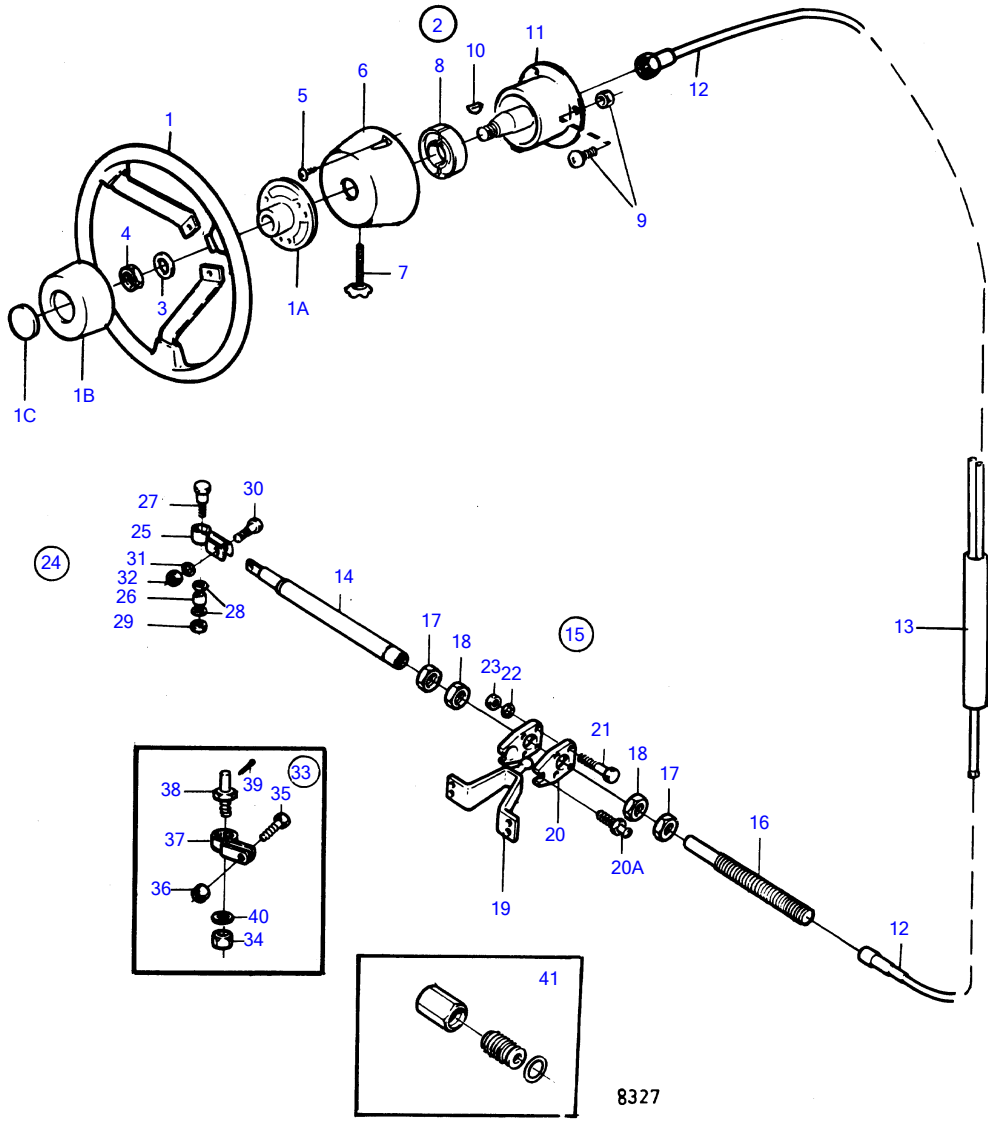

430A, 430B, 431A, 431B, 432A, 434A, 500B, 501B, 570A, 572A, 740B, DP-A, DP-A1, DP-A2, DP-C, DP-C1, DP-C1 1.95, DP-C1 2.30, DP-D, DP-D1, DP-D1 1.68, DP-D1 1.78, DP-D1 1.95, DP-D1 2.30, SP-A, SP-A1, SP-A2, SP-C, SP-C1