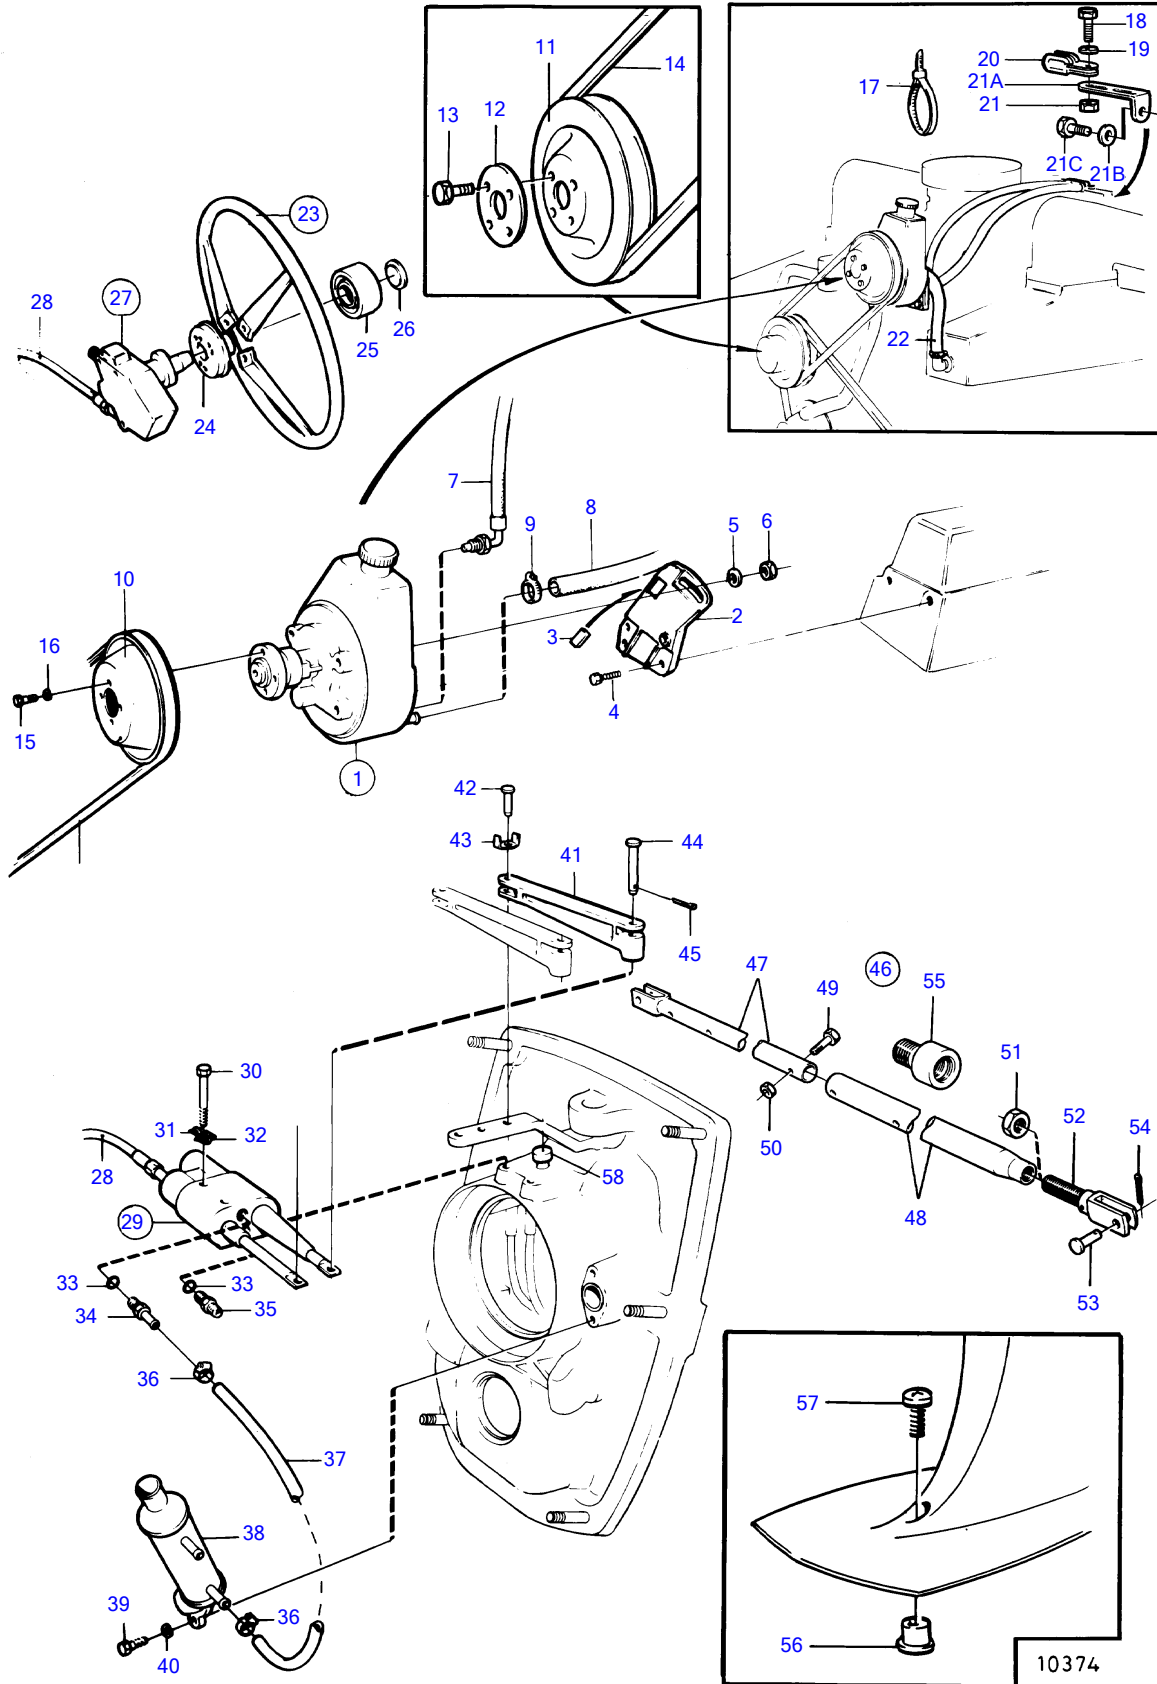

430A, 430B, 431A, 431B, 500B, 501B, 570A, 572A

430A, 430B, 431A, 431B, 500B, 501B, 570A, 572A

REF	PART NO.	QTY	DESCRIPTION	SEE SEC.	NOTES
1	855860	1	Power steering pump		
			•	12647	
2	(855847)	1	Bracket		Obsolete part
3	855868	1	Support plate		
4	955535	1	Hexagon screw		L=32mm
	940162	2	Hexagon screw		L=38mm
5	(464322)	2	Spacer washer		Obsolete part, SN 64963-
6	971089	2	Lock nut		(963107)
7	853454	1	Pressure hose		
8	838311	X	Return hose		L=1800mm
9	961664	1	Hose clamp		
10	(855353)	1	Pulley		Obsolete part
11	1219961	1	V-belt pulley		
12	855894	1	Adapter		
13	955656	4	Hexagon screw		
14	967111	1	V-belt		L=1025mm SN 64997-
15	955293	4	Hexagon screw		
16	941907	4	Spring washer		
17	948210	X	Cable tie		
18	940100	1	Hexagon screw		
19	955893	1	Washer		
20	949386	1	Clamp		
21	955825	1	Hexagon nut		
21A	965552	1	Bracket		
21B	955894	1	Washer		
21C	955528	1	Hexagon screw		
22	952970	X	Hose		L=500mm
23	(850936)	1	Steering wheel		Obsolete part
24	(828943)	1	• Steering wheel pad		Obsolete part
25	(850938)	1	• Emblem		Obsolete part
26	853160	1	• Lock washer		
27		1	steering head		
28	853185	X	Steering cable		L=3000mm
	850811	X	Steering cable		L=3300mm Repl by 853186,853214
	853188	X	Steering cable		L=3750mm
	853189	X	Steering cable		L=4000mm
	853190	X	Steering cable		L=4250mm
	850815	X	Steering cable		L=4500mm Repl by 853191,853214
	850816	X	Steering cable		L=4800mm Repl by 853192,853214
	853193	X	Steering cable		L=5000mm
	853194	X	Steering cable		L=5500mm
	853195	X	Steering cable		L=6000mm
	828866	X	Steering cable		L=6750mm
	853287	X	Steering cable		L=7900mm
	853288	X	Steering cable		L=8500mm
29	(852741)	1	Steering cylinder		Obsolete part
	(853307)		• Repair kit		Obsolete part
30	968247	2	Hexagon screw		
31	853254	2	Striker plate		
32	941908	2	Spring washer		
33	958226	2	O-ring		
34	946152	1	Nipple		
35	957031	1	Nipple		
36	961664	3	Hose clamp		
37	838311	X	Return hose		L=500mm
38	838482	1	Oil cooler		
39	955515	2	Hexagon screw		
40	941906	2	Spring washer		
41	(852787)	1	Link rod		Obsolete part

7736260-64-12645

10374

Upd:2014-10-28