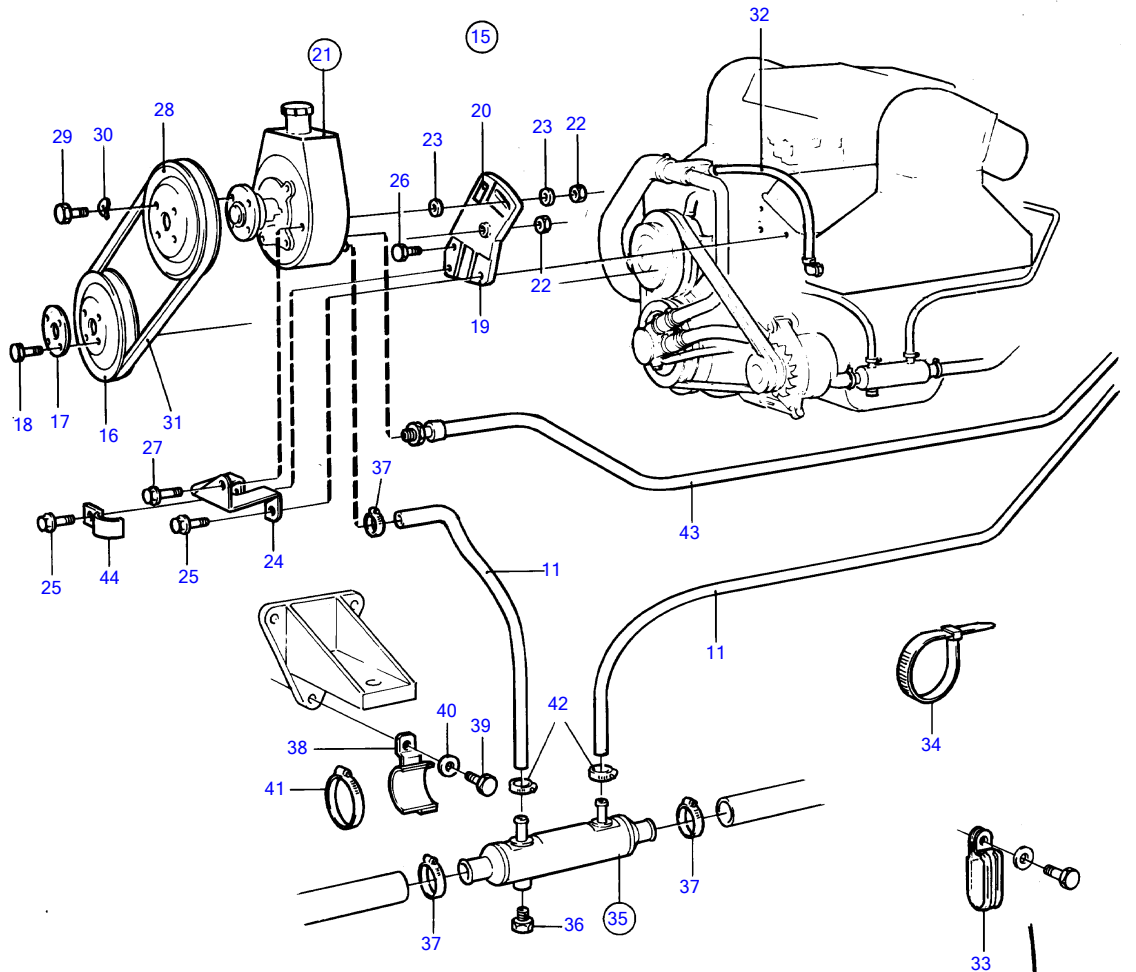

430A, 430B, 431A, 431B, 432A, 434A, 500B, 501B, 570A, 572A

11167

430A, 430B, 431A, 431B, 432A, 434A, 500B, 501B, 570A, 572A

REF	PART NO.	QTY	DESCRIPTION	SEE SEC.	NOTES
1	(872229)	1	Power steering kit		Obsolete part
2	872215	1	• Steering cylinder		
2A	872698	1	• • Nipple		
2B	(872699)	1	• • Nipple		Obsolete part
2C	955985	1	• • O-ring		
2D	955982	1	• • O-ring		
2E	(872700)	2	• • Bushing		Obsolete part
3	872491	1	• • Clevis pin		
4	872490	1	• • Clevis pin		
5	949791	2	• • Split pin		
6	977625	2	• Hexagon screw		
7	941908	2	• Spring washer		
8	970950	2	• Hexagon screw		
9	872103	2	• Pivot pin		
10	872104	2	• Lock washer		
11	872217	1	• Return hose		L=3560mm
12	872311	1	• Tab washer		
13	872369	1	• Tab washer		
14	872443	1	• Bracket		
	(872697)	1	Sealing ring kit		Obsolete part, For 872215
15	(857110)	1	Power steering pump		Obsolete part
16	1219961	1	• V-belt pulley		
17	855894	1	• Adapter		
18	955658	4	• Hexagon screw		
19	(855847)	1	• Bracket		Obsolete part
20	855868	1	• Support plate		
21	855860	1	• Power steering pump		
			• •	12647	
22	971089	2	• Lock nut		
23	(464322)	2	• Spacer washer		Obsolete part
24	857254	1	• Support		
25	955536	2	• Hexagon screw		
26	955535	1	• Hexagon screw		
27	946471	1	• Flange screw		
28	(855353)	1	• Pulley		Obsolete part
29	955293	4	• Hexagon screw		
30	941907	4	• Spring washer		
31	967111	1	• V-belt		
32	952970	X	• Hose		L=500mm
33	(977592)	1	• Clamp		Obsolete part, Installs on the flywheel cover.
34	948210	3	• Cable tie		
35	857153	1	• Oil cooler		
36	192134	1	• • Plug		
37	961663	3	• Hose clamp		
38	(857176)	1	• Bracket		Obsolete part
39	940162	1	• Hexagon screw		L=500mm
40	940097	1	• Washer		L=1450mm
41	961671	1	• Hose clamp		
42	961669	2	• Hose clamp		
43	(872227)	1	• Pressure hose		Obsolete part, L=1450mm
44		1	clamp		See group 2B