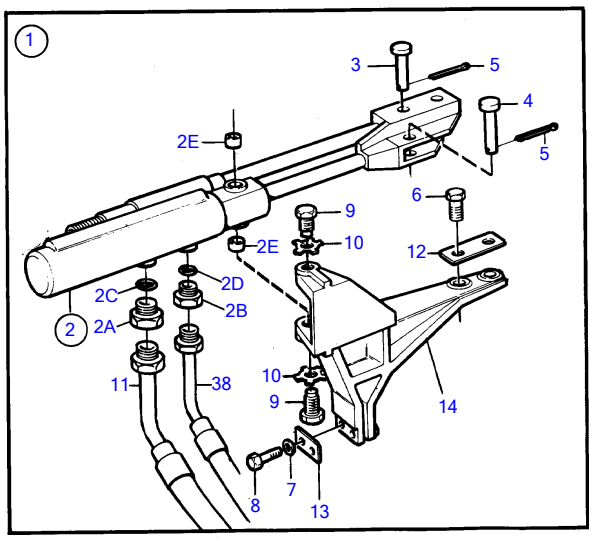

430A, 430B, 431A, 431B, 432A, 434A, 500B, 501B, 570A, 572A

11167

430A, 430B, 431A, 431B, 432A, 434A, 500B, 501B, 570A, 572A

REF	PART NO.	QTY	DESCRIPTION	SEE SEC.	NOTES
1	(872229)	1	Power steering kit		Obsolete part
2	872215	1	• Steering cylinder		
2A	872698	1	• • Nipple		
2B	(872699)	1	• • Nipple		Obsolete part
2C	955985	1	• • O-ring		
2D	955982	1	• • O-ring		
2E	(872700)	2	• • Bushing		Obsolete part
3	872491	1	• • Clevis pin		
4	872490	1	• • Clevis pin		
5	949791	2	• • Split pin		
6	977625	2	• Hexagon screw		
7	941908	2	• Spring washer		
8	970950	2	• Hexagon screw		
9	872103	2	• Pivot pin		
10	872104	2	• Lock washer		
11	872217	1	• Return hose		L=3560mm
12	872311	1	• Tab washer		
13	872369	1	• Tab washer		
14	872443	1	• Bracket		
	(872697)	1	Sealing ring kit		Obsolete part, For 872215
15	(857110)	1	Power steering pump		Obsolete part
16	1219961	1	• V-belt pulley		
17	855894	1	• Adapter		
18	955658	4	• Hexagon screw		
19	(855847)	1	• Bracket		Obsolete part
20	855868	1	• Support plate		
21	855860	1	• Power steering pump		
			• •	12647	
22	971089	2	• Lock nut		
23	(464322)	2	• Spacer washer		Obsolete part
24	857254	1	• Support		
25	955536	2	• Hexagon screw		
26	955535	1	• Hexagon screw		
27	946471	1	• Flange screw		
28	(855353)	1	• Pulley		Obsolete part
29	955293	4	• Hexagon screw		
30	941907	4	• Spring washer		
31	967111	1	• V-belt		
32	952970	X	• Hose		L=500mm
33	(977592)	1	• Clamp		Obsolete part, Installs on the flywheel cover.
34	948210	3	• Cable tie		
35	857153	1	• Oil cooler		
36	192134	1	• • Plug		
37	961663	3	• Hose clamp		
38	(857176)	1	• Bracket		Obsolete part
39	940162	1	• Hexagon screw		L=500mm
40	940097	1	• Washer		L=1450mm
41	961671	1	• Hose clamp		
42	961669	2	• Hose clamp		
43	(872227)	1	• Pressure hose		Obsolete part, L=1450mm
44		1	clamp		See group 2B