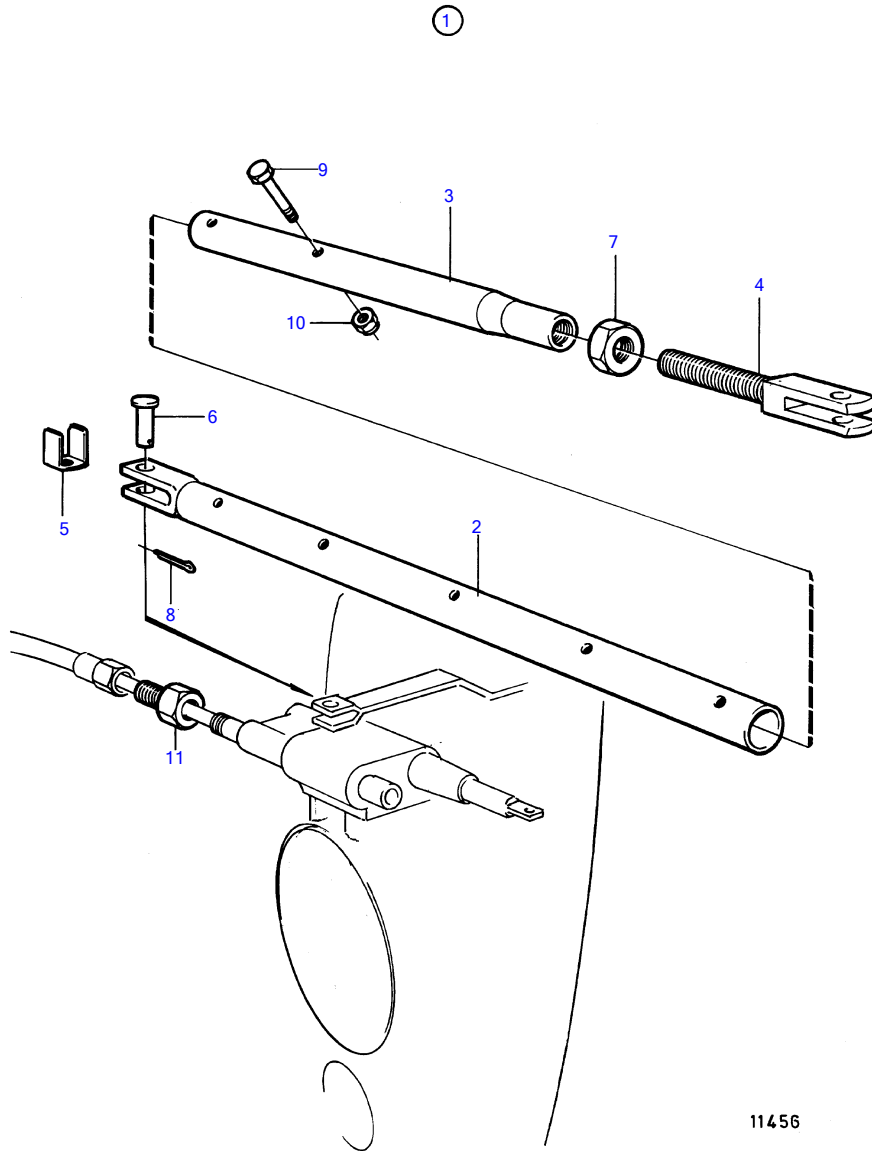

432A, 434A, 500B, 501B, 570A, 572A, 740B

11456

432A, 434A, 500B, 501B, 570A, 572A, 740B

REF	PART NO.	QTY	DESCRIPTION	NOTES
1	1140610	1	Link rod kit	
2	828892	1	• Tube	
3	828893	1	• Tube	
4	828894	1	• Adjusting bar	
5	853160	2	• Lock washer	
6	913158	2	• Clevis pin	
7	955806	1	• Hexagon nut	
8	967707	2	• Split pin	
9	970951	2	• Hexagon screw	
10	971089	2	• Lock nut	
11	1140020	1	Impulse limiter	Can be used together kit 1140610 when power steering is installed on previous types of drives.