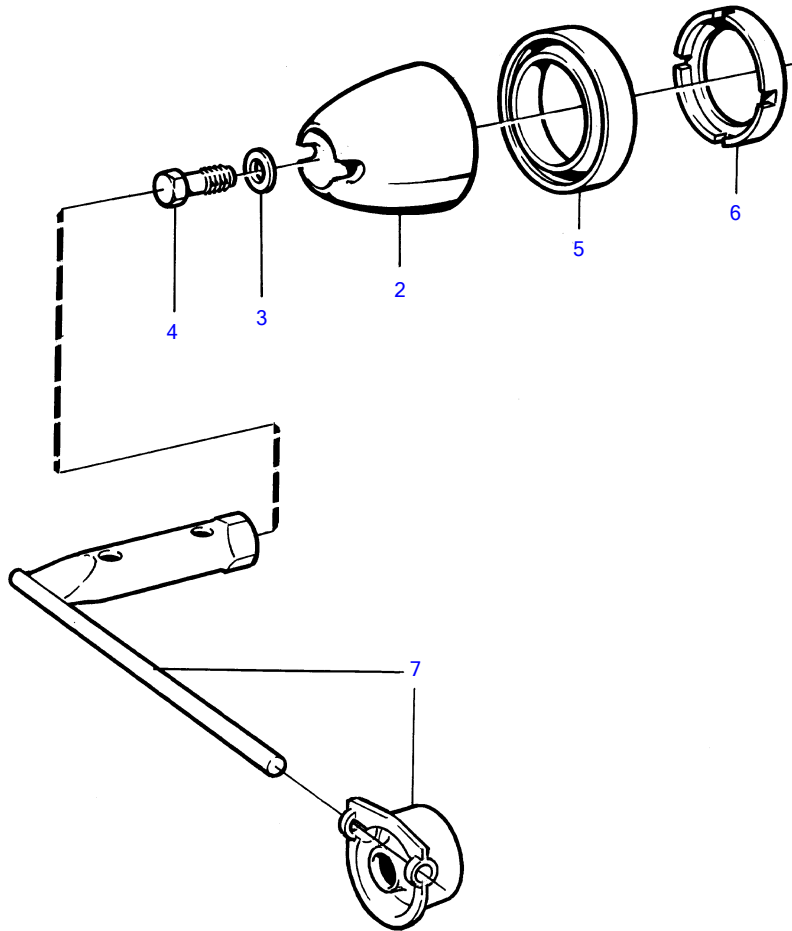

1

11507

REF	PART NO.	QTY	DESCRIPTION	NOTES
1	872549	1	Spinner	
2		1	• propeller cone	
3	943194	1	• Washer	
4	872546	1	• Lock screw	
5	853676	1	• Spacer ring	For diesel engine with Duoprop drive unit.
6	854294	1	• Plastic washer	
7	873058	1	Tool kit	