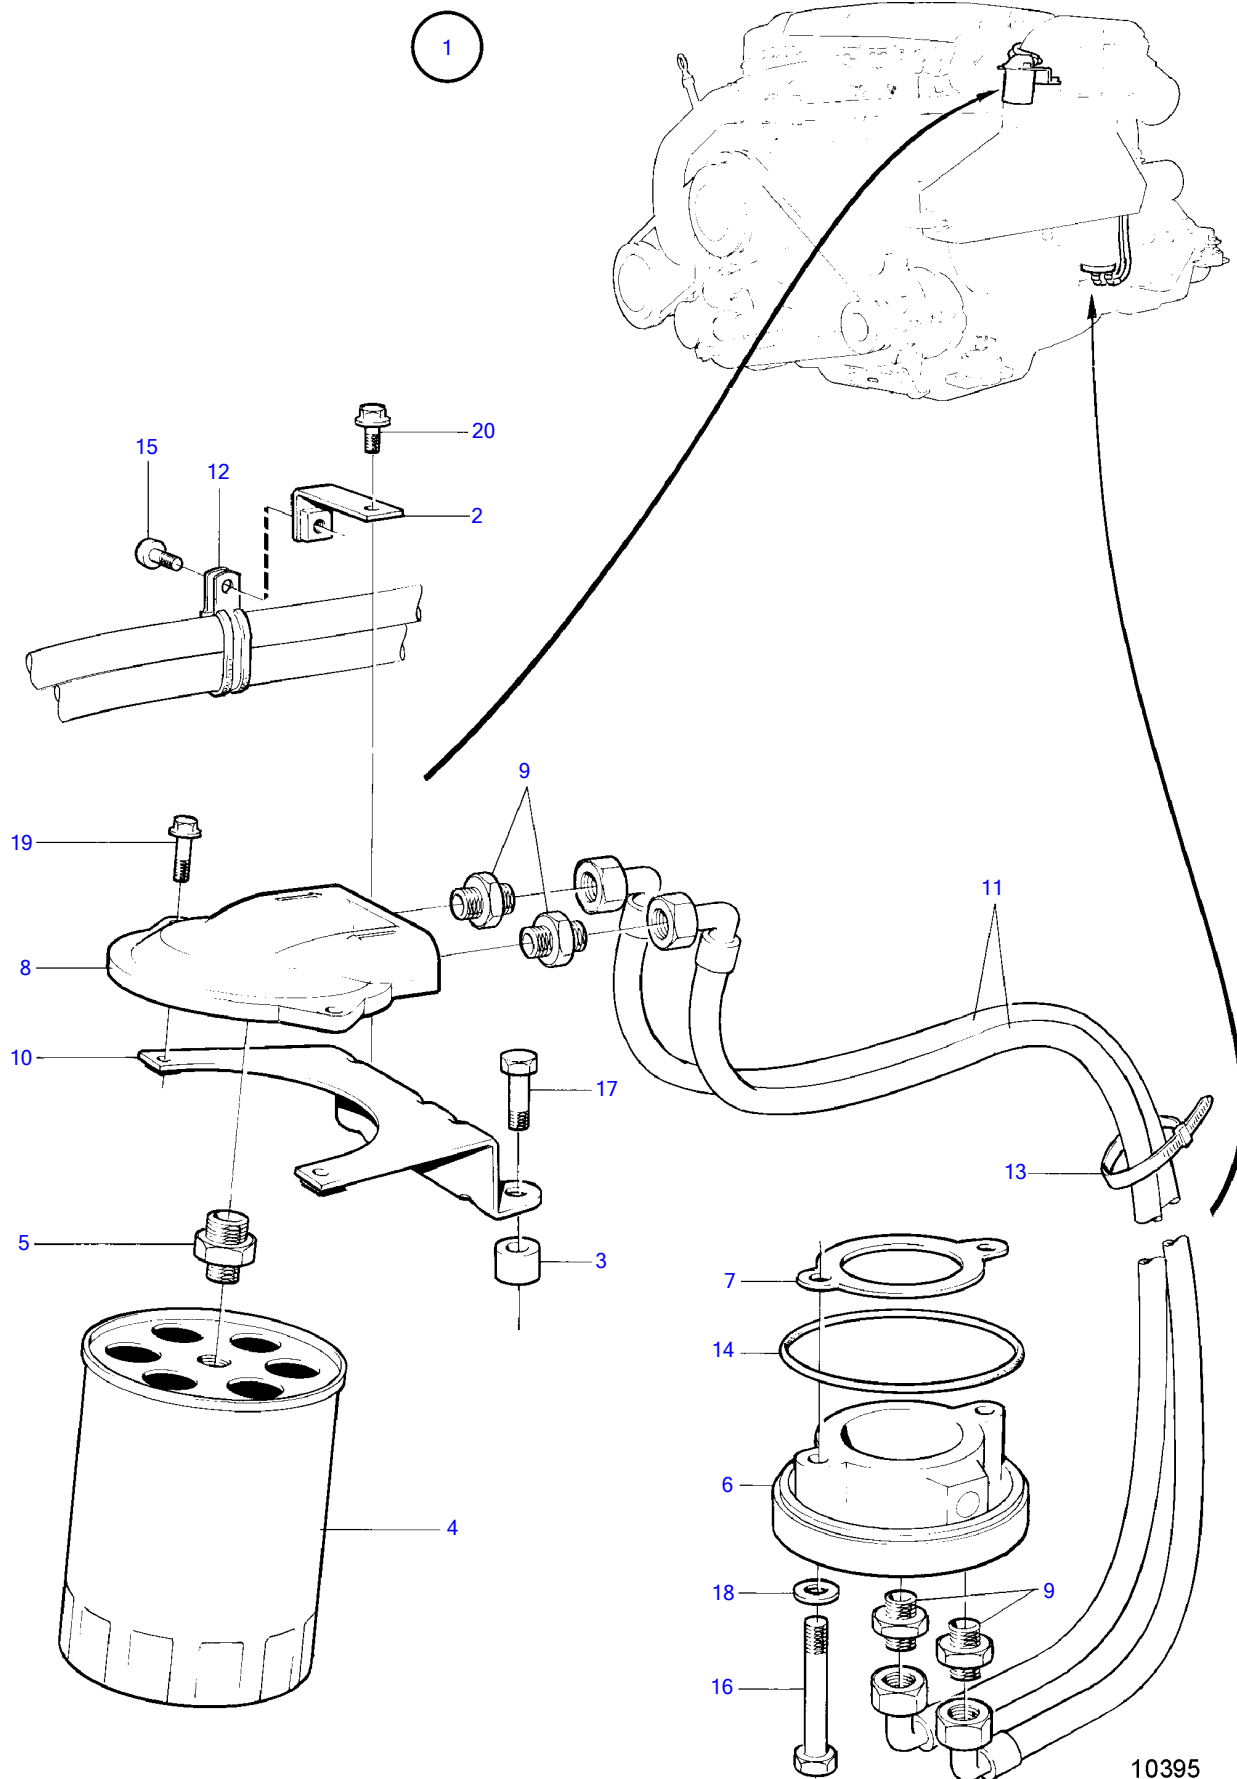

500B, 501B, 570A, 572A

500B, 501B, 570A, 572A

REF	PART NO.	QTY	DESCRIPTION	SEE SEC.	NOTES
1	(856929)	1	Kit		Obsolete part
2	(424288)	1	• Bracket		Obsolete part
3	807184	2	• Spacer sleeve		
4	835440	1	• Oil filter		
			Bulletin P-21-7-1	P-21-7-1-EN	Oil Filters, GM gas engines
5	841174	1	• Filter retainer		
6	841339	1	• Connector		
7	856007	1	• Gasket		
8	(856265)	1	• Cardboard tube		Obsolete part
9	856793	4	• Nipple		
10	(856919)	1	• Bracket		Obsolete part
11	(856923)	2	• Oil hose		Obsolete part
12	941772	1	• Clamp		
13	948211	2	• Cable tie		
14	948882	1	• O-ring		
15	950021	1	• Cross recessed screw		
16	955527	2	• Hexagon screw		
17	955528	2	• Hexagon screw		
18	955894	2	• Washer		
19	968886	2	• Flange screw		
20	974676	1	• Flange screw		