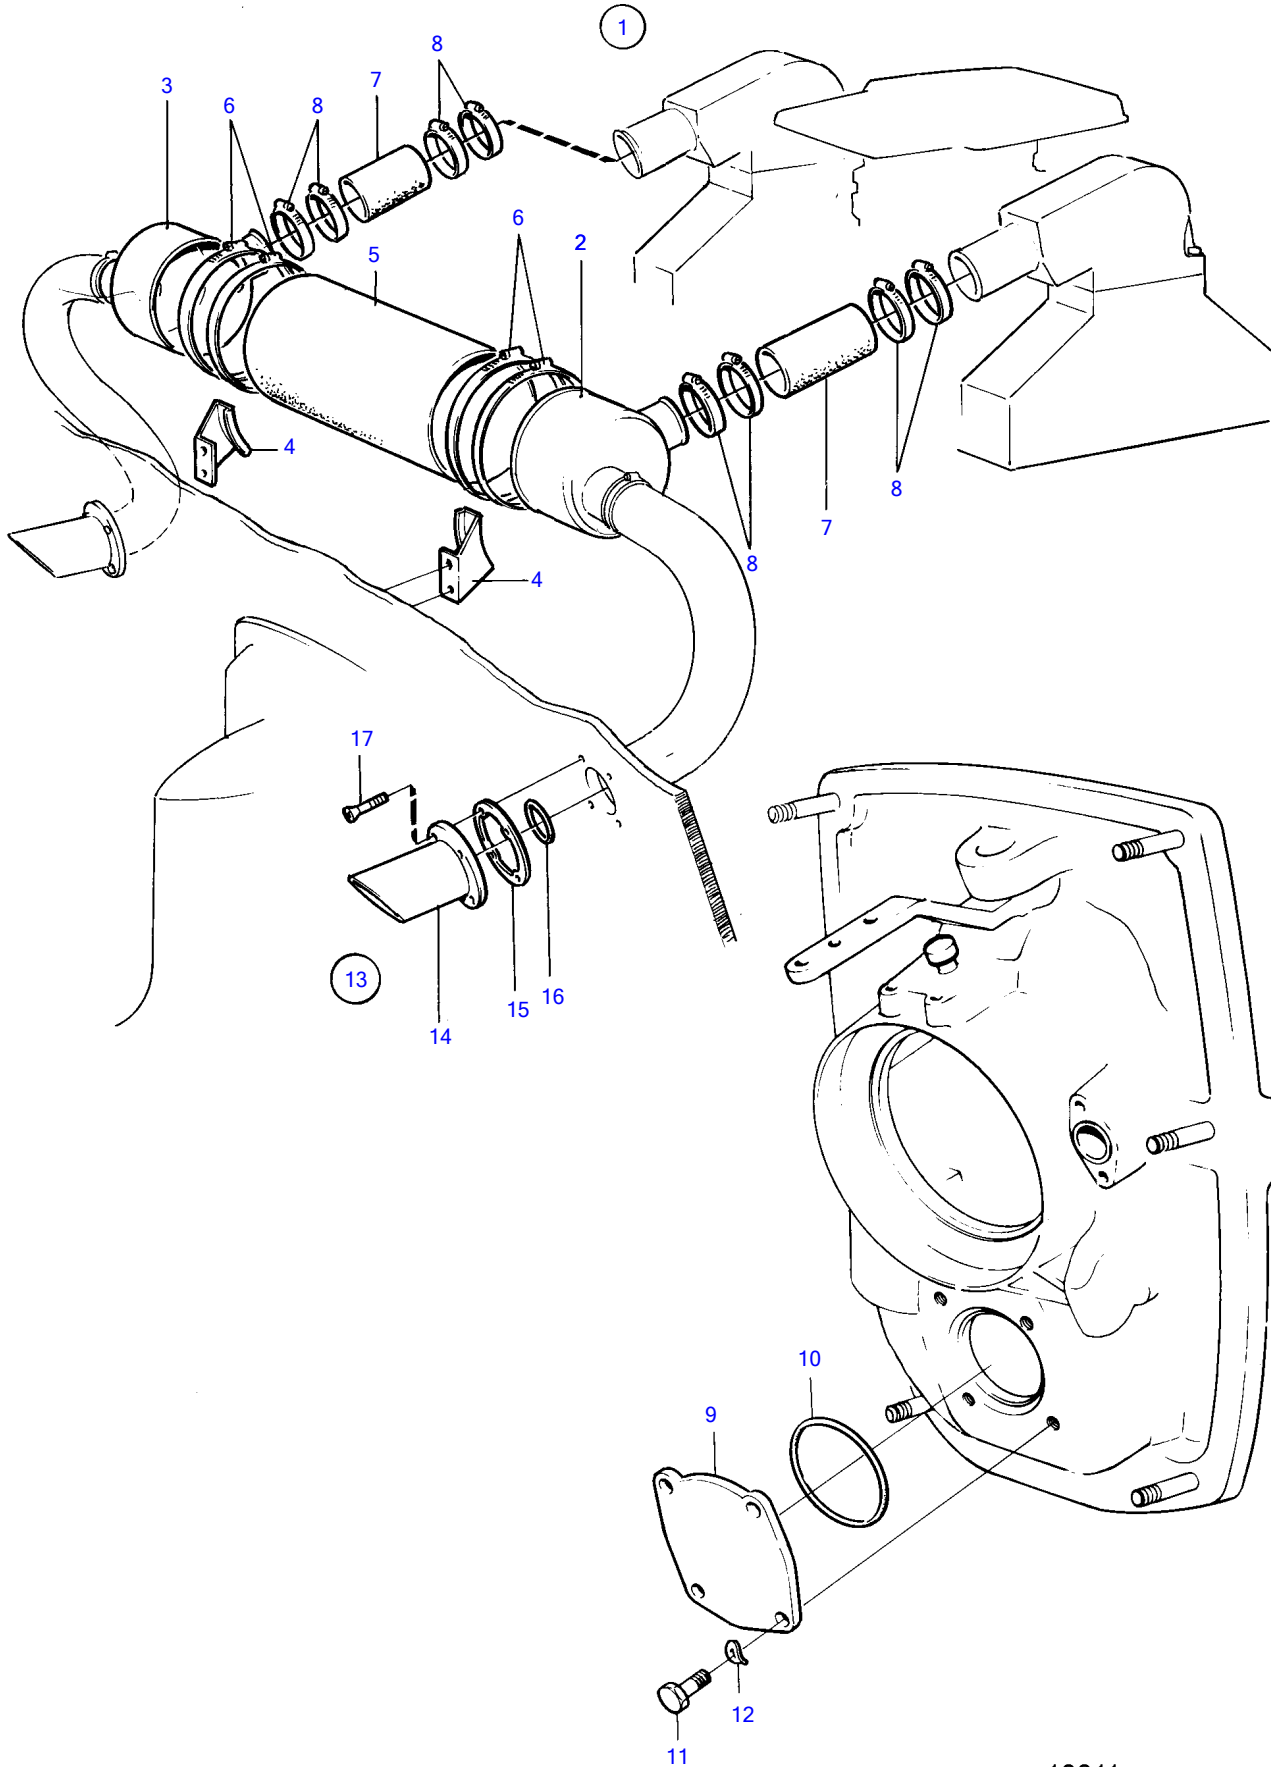

432A, 434A, 500B, 501B, 570A, 572A

432A, 434A, 500B, 501B, 570A, 572A

REF	PART NO.	QTY	DESCRIPTION	NOTES
1	(854565)	1	Muffler	Early type, Obsolete part
2		1	• gable	
3		1	• gable	
4	(854517)	2	• Retainer	Obsolete part
5	854552	1	• Exhaust hose	
6	949000	4	• Hose clamp	
7	(854554)	2	• Exhaust hose	Obsolete part
8	853012	8	• Hose clamp	
9	(854584)	1	• Seal flange	Obsolete part
10	925260	1	• O-ring	
11	970945	4	• Hexagon screw	
12	941908	4	• Spring washer	