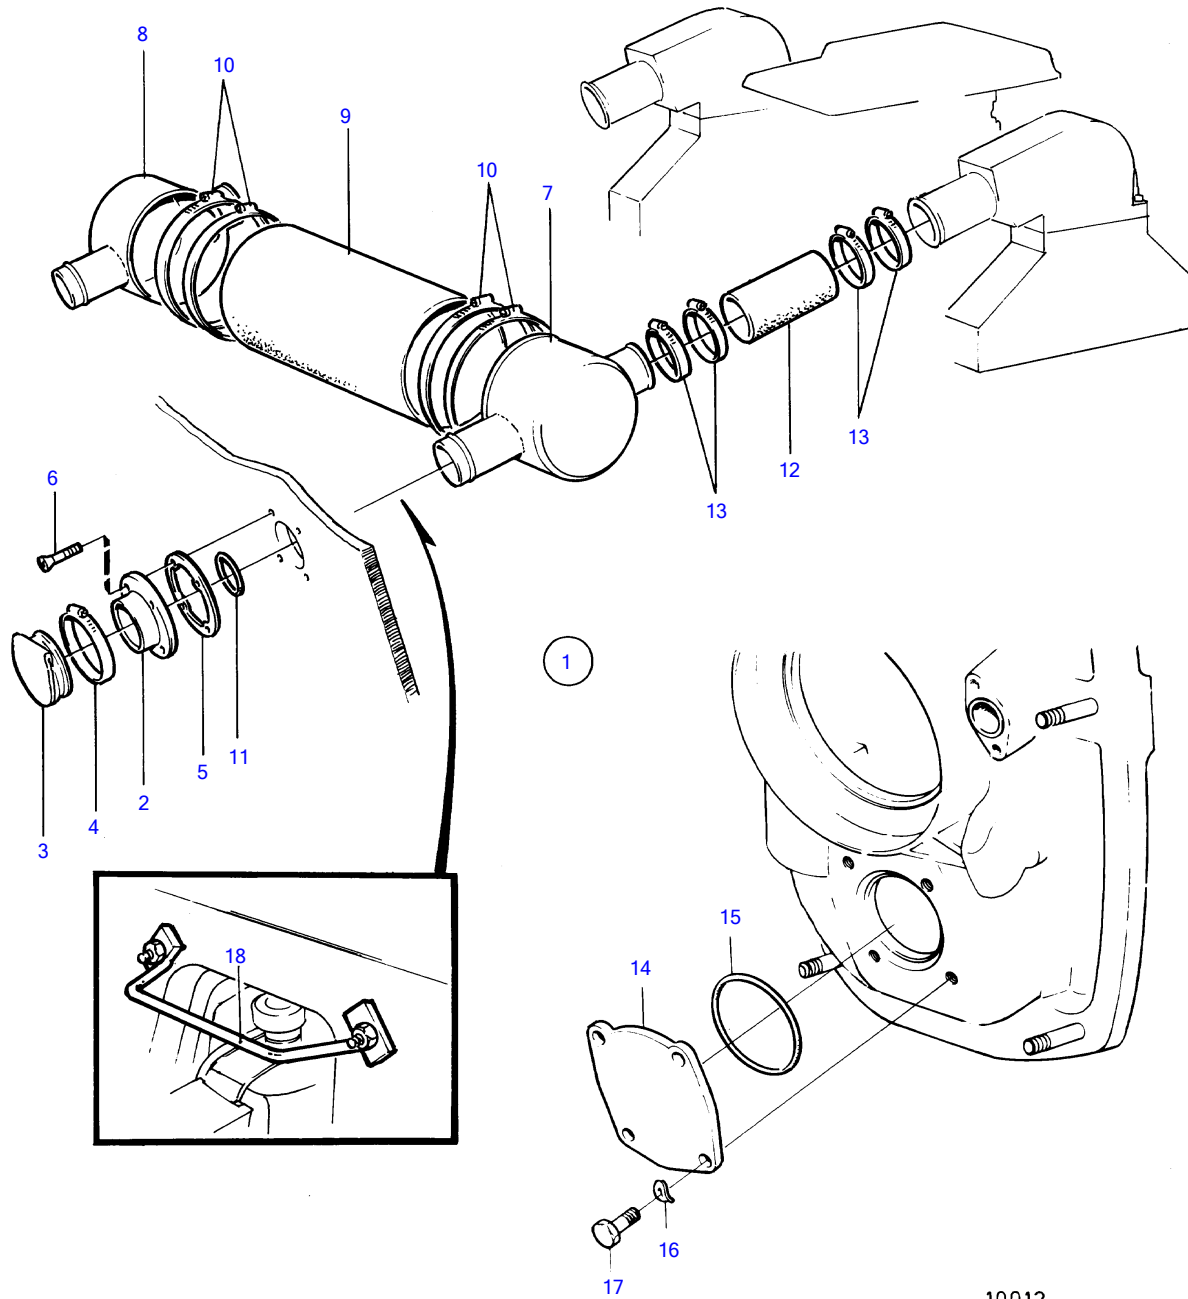

432A, 434A, 500B, 501B, 570A, 572A

10012

432A, 434A, 500B, 501B, 570A, 572A

REF	PART NO.	QTY	DESCRIPTION	NOTES
1	(872410)	1	Muffler	Late type, Obsolete part
2	(854366)	2	• Flange	Obsolete part
3	854481	2	• Exhaust flap	
4	853012	2	• Hose clamp	
5	854490	2	• Gasket	
6	961348	8	• Cross recessed screw	
7		1	• gable	
8		1	• gable	
9	854552	1	• Exhaust hose	
10	949000	4	• Hose clamp	
11	975284	2	• O-ring	
12	(854554)	2	• Exhaust hose	Obsolete part
13	853012	8	• Hose clamp	
14		1	• flange	
15	925256	1	• O-ring	
16	941908	4	• Spring washer	
17	970945	4	• Hexagon screw	
18		1	• support	