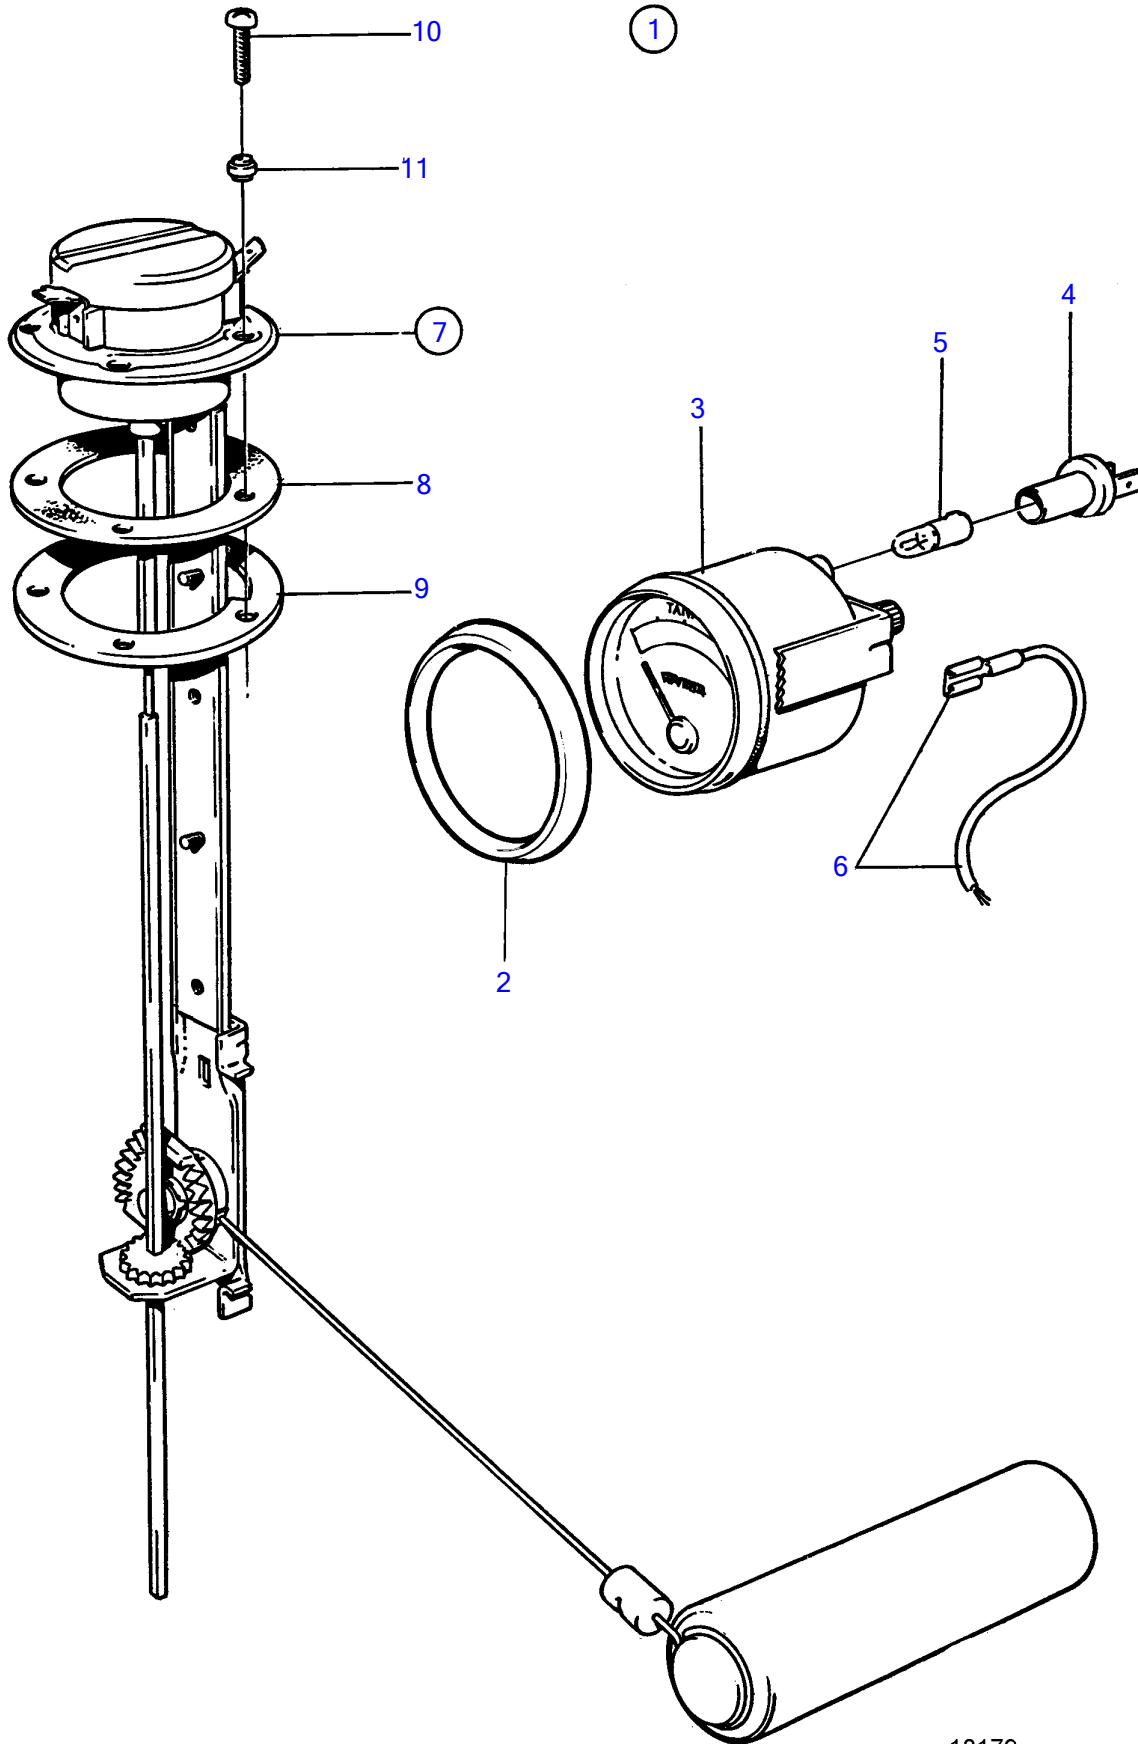

430A, 430B, 431A, 431B, 432A, 434A, 500B, 501B, 570A, 572A, 740B, DP-A, DP-A1, DP-A2, DP-C, DP-C1, DP-C1 1.95, DP-C1 2.30, DP-D, DP-D1, DP-D1 1.68, DP-D1 1.78, DP-D1 1.95, DP-D1 2.30, SP-A, SP-A1, SP-A2, SP-C, SP-C1

REF	PART NO.	QTY	DESCRIPTION	NOTES
1	858879	1	Tank gauge kit	White coloured decor stripe., 12V repl by 1140461
2	858643	1	• Front ring	
3	863940	1	• Fuel gauge	(828632)
4	863945	2	• • Lamp socket	For instruments of early type should white bulb 19923 and bulb holder 808175 be installed.
5	863946	2	• • Bulb	For instruments of early type should white bulb 19923 and bulb holder 808175 be installed., Red
6		X	• cables and terminals	See group 3
7	837999	1	• Sensor	
8	89865	1	• • Gasket	
9	834480	1	• • Flange	
10	956078	4	• • Cross recessed screw	L=16mm
	956081	1	• • Cross recessed screw	L=25mm
11	834481	5	• • Gasket	