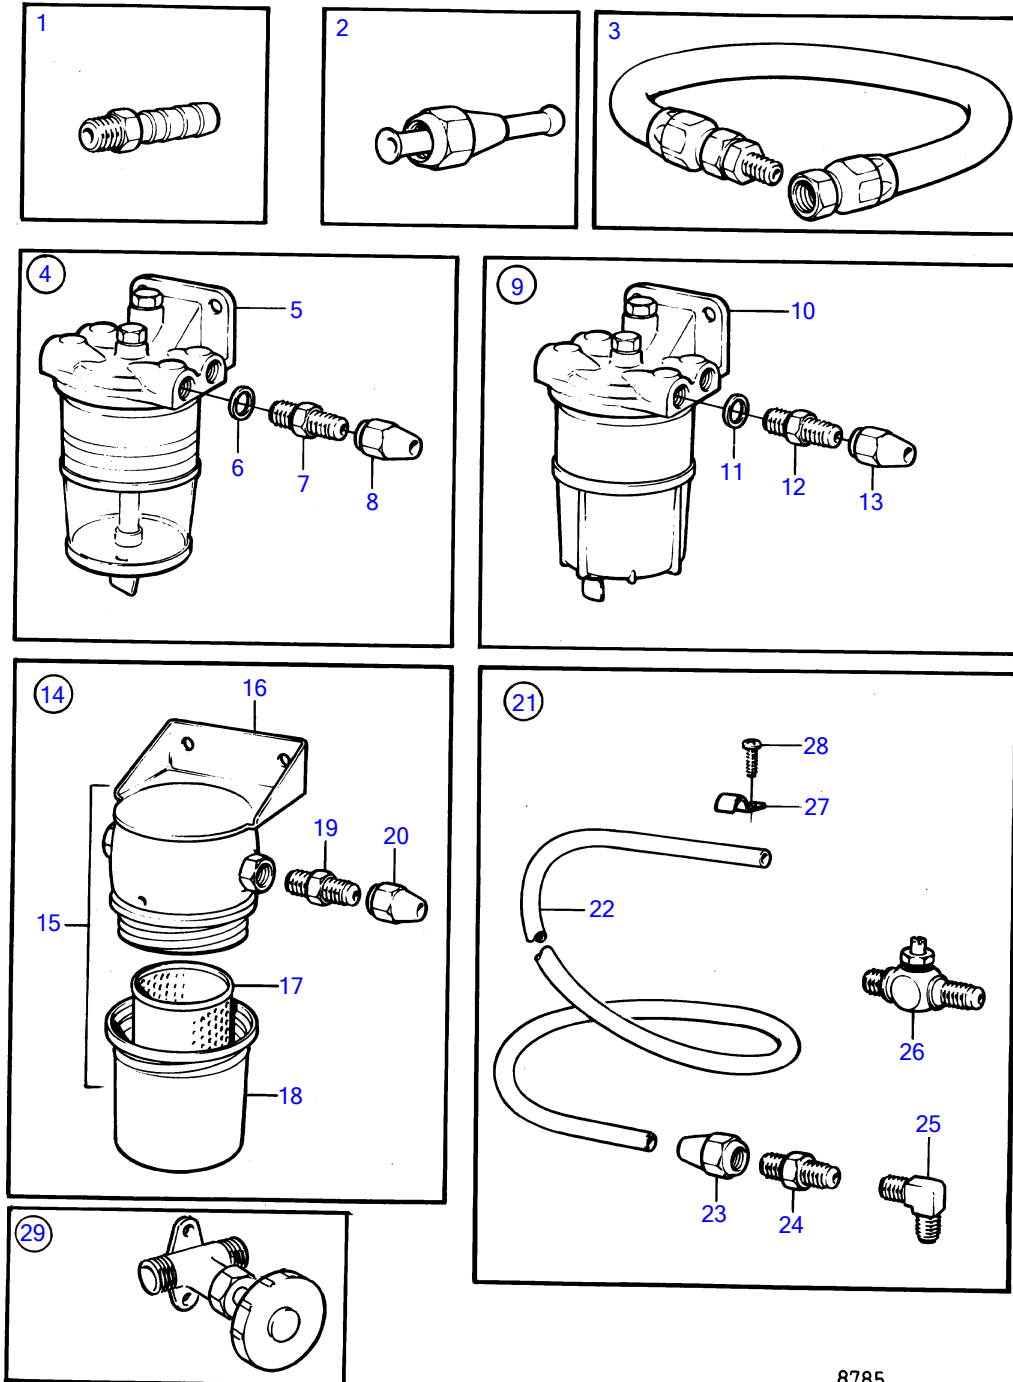

430A, 430B, 431A, 431B, 432A, 434A, 500B, 501B, 570A, 572A, 740B, DP-A, DP-A1, DP-A2, DP-C, DP-C1, DP-C1 1.95, DP-C1 2.30, DP-D, DP-D1, DP-D1 1.68, DP-D1 1.78, DP-D1 1.95, DP-D1 2.30, SP-A, SP-A1, SP-A2, SP-C, SP-C1

8785

430A, 430B, 431A, 431B, 432A, 434A, 500B, 501B, 570A, 572A, 740B, DP-A, DP-A1, DP-A2, DP-C, DP-C1, DP-C1 1.95, DP-C1 2.30, DP-D, DP-D1, DP-D1 1.68, DP-D1 1.78, DP-D1 1.95, DP-D1 2.30, SP-A, SP-A1, SP-A2, SP-C, SP-C1

REF	PART NO.	QTY	DESCRIPTION	SEE SEC.	NOTES
1	855117	1	Nipple		1/8"-27 nptf
	855207	1	Nipple		1/4"-18 NPTF
2	(829744)	1	Hose connection		5/16", Obsolete part
	855129	1	Hose connection		5/16"
3	(1141555)	1	Fuel hose		Obsolete part
	(1141554)	1	Fuel hose		Obsolete part
	1140062		Copper tube		
4	845109	1	Fuel filter		5/16", 3/8"
			Bulletin 50-03	50-03-EN	Extra Fuel/Water Separators, D2010, D22
5	821094	1	• Fuel filter		
			Bulletin 50-03	50-03-EN	Extra Fuel/Water Separators, D2010, D22
6	18817	2	• Gasket		
7	191397	2	• Nipple		5/16"
	941438	2	• Nipple		3/8"
8	954322	2	• Fitting nut		5/16"
	954323	2	• Fitting nut		3/8"
9	833972	1	Water separator		5/16", 3/8"
10	833971	1	• Water separator		
11	957177	2	• Gasket		(957176)
12	191397	2	• Nipple		5/16"
	941438	2	• Nipple		3/8"
13	954322	2	• Fitting nut		5/16"
	954323	2	• Fitting nut		3/8"
14	841071	1	Fuel filter		Repl by 855952
15	841054	1	• Fuel filter		Repl by 855952
				12701	
16		1	• • housing		
17	841162	1	• • Filter		
			Bulletin p-18-8-1	p-18-8-1-EN	Volvo Penta Ethanol Fuel treatment
18		1	• • cover		
19	190962	2	Nipple		5/16"
	954337	2	Nipple		3/8"
20	954322	2	Fitting nut		5/16"
	954323	2	Fitting nut		3/8"
21	(827912)	1	Fuel pipe		5/16", Obsolete part
			Bulletin P-23-4-3	P-23-4-3-EN	Fuel Line 5/16", Copper Pipe
22	943847	1	• Tube		5/16", L=5000mm
23	954322	3	• Fitting nut		
24	954336	2	• Nipple		
25	(954343)	1	• Elbow nipple		Obsolete part
26	824599	1	• Tap		
27	951189	15	• Clamp		
28	955139	15	• Cross recessed screw		
29	838418	X	Fuel tap		