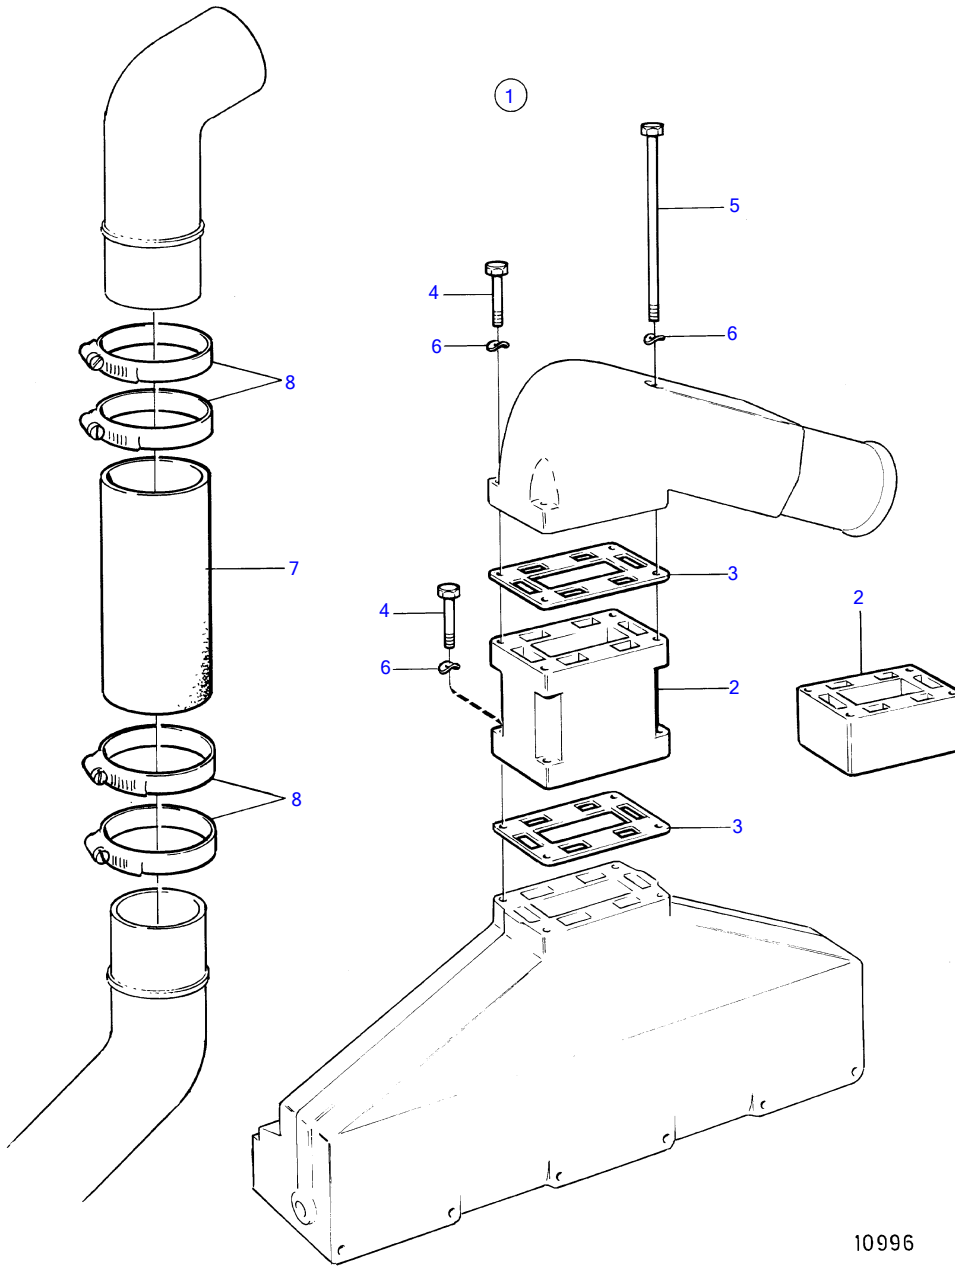

430A, 430B, 431A, 431B, 500B, 501B, 570A, 572A

10996

430A, 430B, 431A, 431B, 500B, 501B, 570A, 572A

REF	PART NO.	QTY	DESCRIPTION	NOTES
1	857128	1	Extension kit	For engine with drive unit or reverse gear., 4"
2	841251	2	• Spacer	4"
3	856039	4	• Gasket	
4	940136	4	• Hexagon screw	L=64mm
	940161	8	• Hexagon screw	L=45mm
5	948828	4	• Hexagon screw	For 430A, 430B, 431A, 431B., L=146mm
	192548	4	• Hexagon screw	For 500B, 501B, 570A, 572A, 501B/MS4, 570A/MS4., L=133mm
6	941907	16	• Spring washer	
7	857125	2	• Hose	L=180mm
8	853012	8	• Hose clamp	