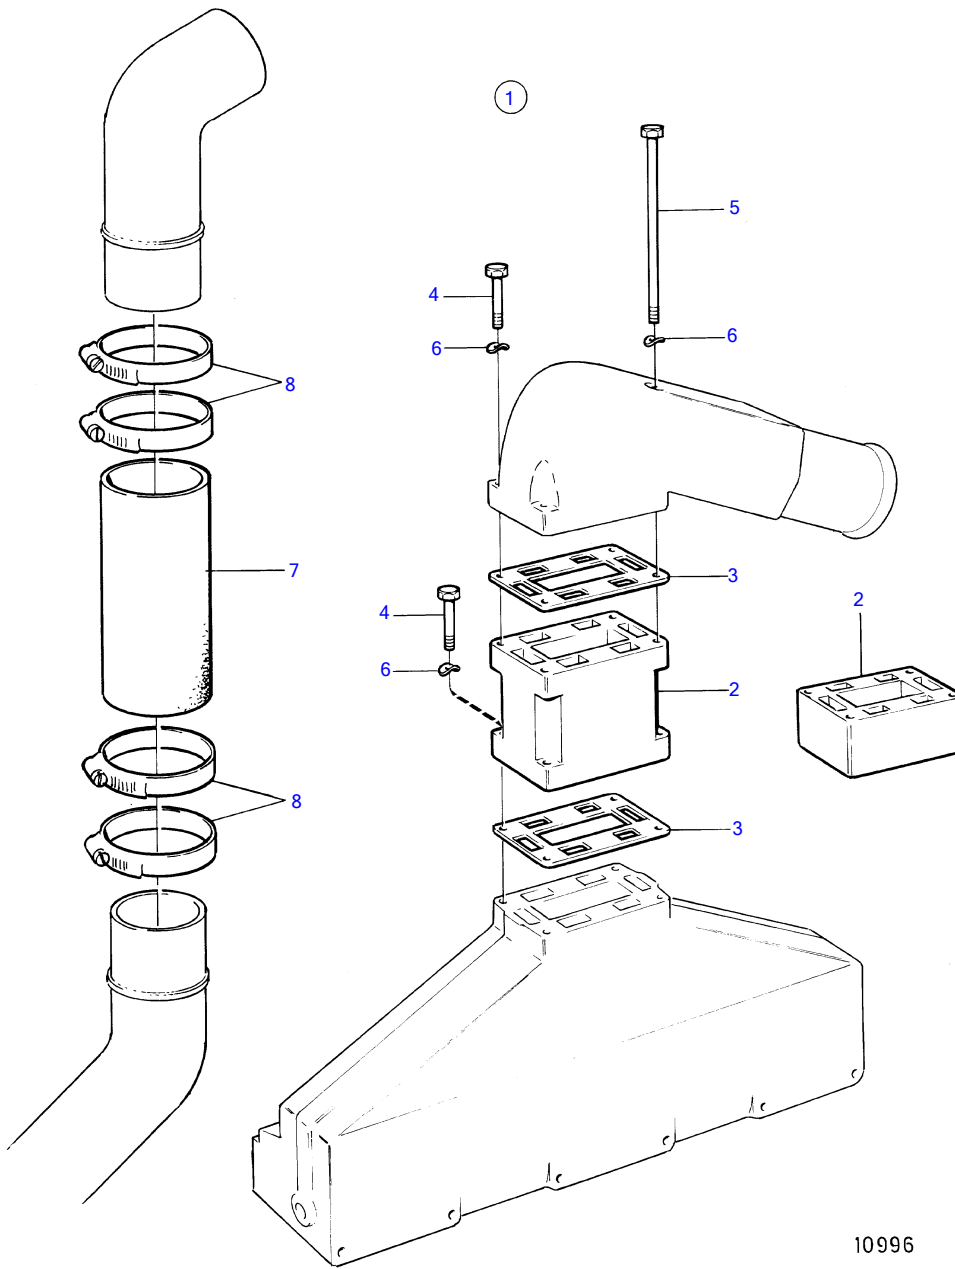

430A, 430B, 431A, 431B, 500B, 501B, 570A, 572A

10996

430A, 430B, 431A, 431B, 500B, 501B, 570A, 572A

REF	PART NO.	QTY	DESCRIPTION	NOTES
1	(857127)	1	Extension kit	Obsolete part, For engine with drive unit or reverse gear., 2"
2	(841427)	2	• Intermediate section	Obsolete part, 2"
3	856039	4	• Gasket	
4	959793	4	• Hexagon screw	L=114mm
5	941679	4	• Hexagon screw	For 430A, 430B, 431A, 431B., L=197mm
	944929	4	• Hexagon screw	For 500B, 501B, 570A, 572A, 501B/MS4, 570A/MS4., L=184mm
6	941907	8	• Spring washer	
7	(857124)	2	• Hose	Obsolete part, L=130mm
8	853012	8	• Hose clamp	