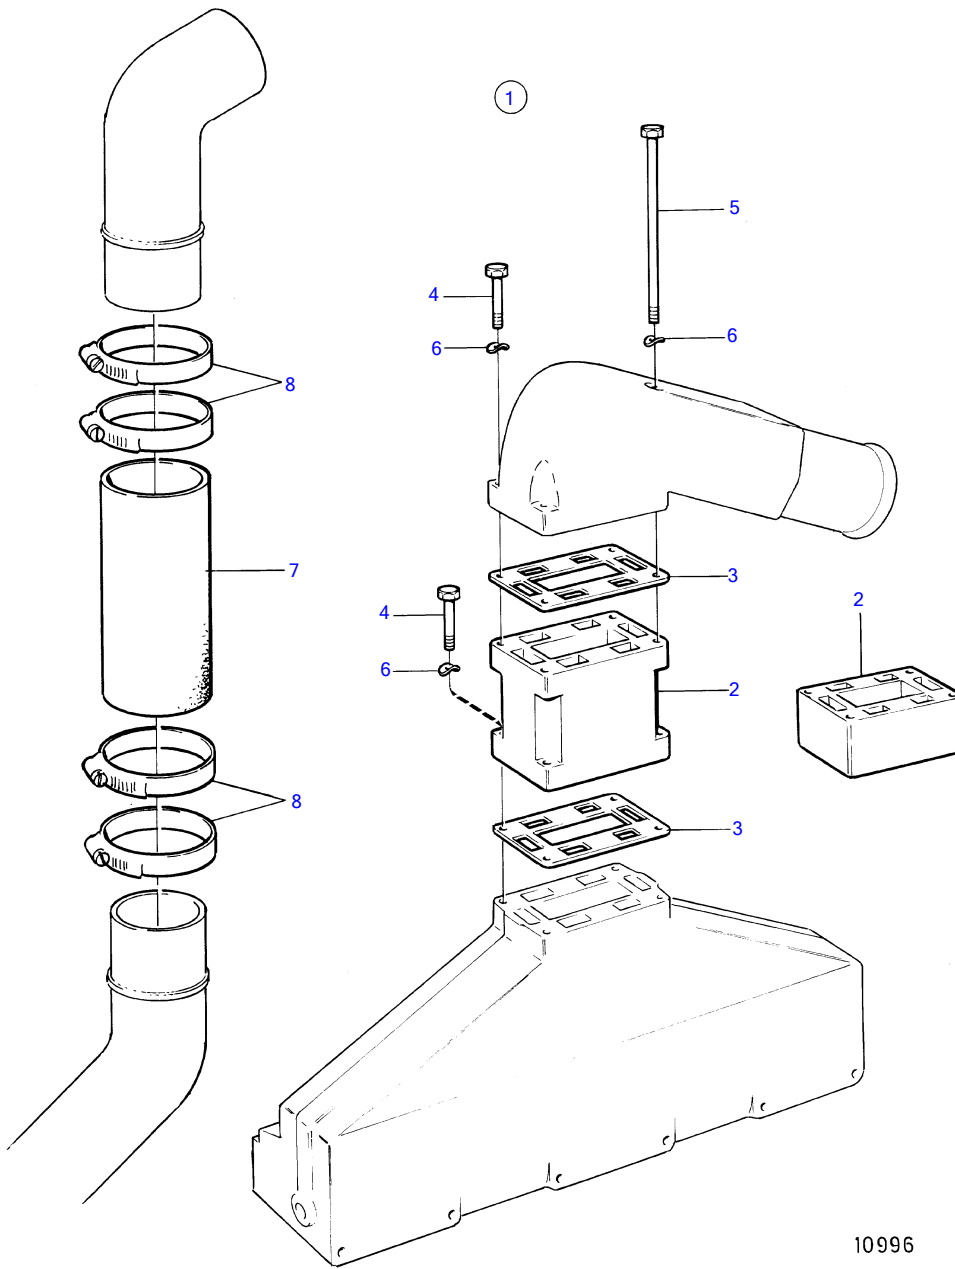

430A, 430B, 431A, 431B, 500B, 501B, 570A, 572A

10996

430A, 430B, 431A, 431B, 500B, 501B, 570A, 572A

REF	PART NO.	QTY	DESCRIPTION	NOTES
1	(841503)	1	Intermediate section	For engine with reverse gear., 2", Obsolete part
2		1	• adapter	2"
3	856039	4	• Gasket	
4	955531	4	• Hexagon screw	
5	941678	4	• Hexagon screw	
6	941907	8	• Spring washer	