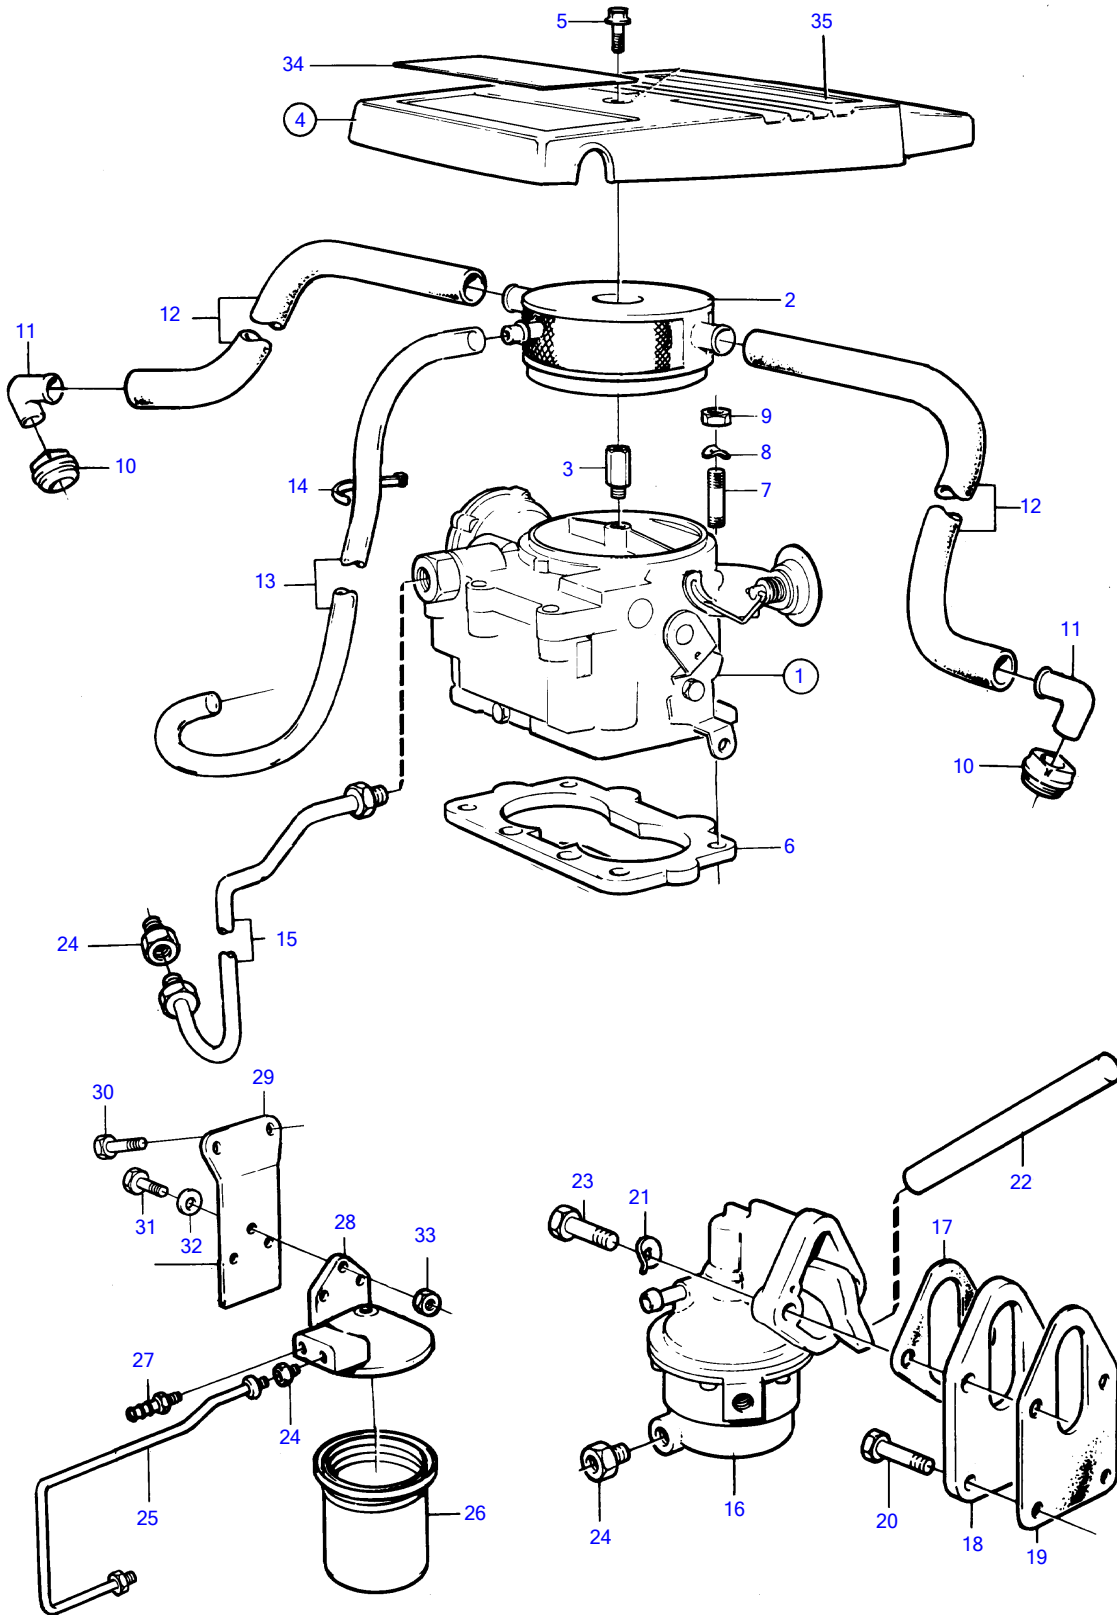

500B

11269

500B

REF	PART NO.	QTY	DESCRIPTION	SEE SEC.	NOTES
1	856780	1	Carburetor		
			•	12514	
2	(855956)	1	Flame shield		Obsolete part
3	(856967)	1	Shoulder screw		Obsolete part
4	857000	1	Shoulder screw		
5	946544	1	Flange screw		
6	(841031)	1	Gasket		Obsolete part
7	(835455)	4	Stud		Obsolete part
8	941907	4	Spring washer		
9	950373	4	Lock nut		
10	835415	2	Rubber bushing		See group 2A
11	855902	2	Hose attachment		
12	941522	X	Hose		L=2X240mm
13	941149	X	Hose		L=700mm
14	948210	2	Cable tie		
15	841357	1	Fuel pipe		
16	826493	1	Fuel pump		
			• components		
17	856031	1	Gasket		
18	835333	1	Flange		
19	856030	1	Gasket		
20	841426	2	Screw		(943629)
21	942336	2	Spring washer		
22	835422	1	Push rod		
23	940162	2	Hexagon screw		
24	180303	3	Nipple		
25	(855668)	1	Tube		Obsolete part
26	855686	1	Fuel filter		
			Bulletin p-18-8-1	p-18-8-1-EN	Volvo Penta Ethanol Fuel treatment
27	834781	1	Nipple		
28	855569	1	Cardboard tube		
29	855570	1	Bracket		
30	841426	2	Screw		(943629)
31	955295	3	Hexagon screw		
32	941907	3	Spring washer		
33	955782	3	Hexagon nut		
34	(856942)	1	Decal		Obsolete part, 500B
35	856698	1	Decal		Logo Volvo Penta