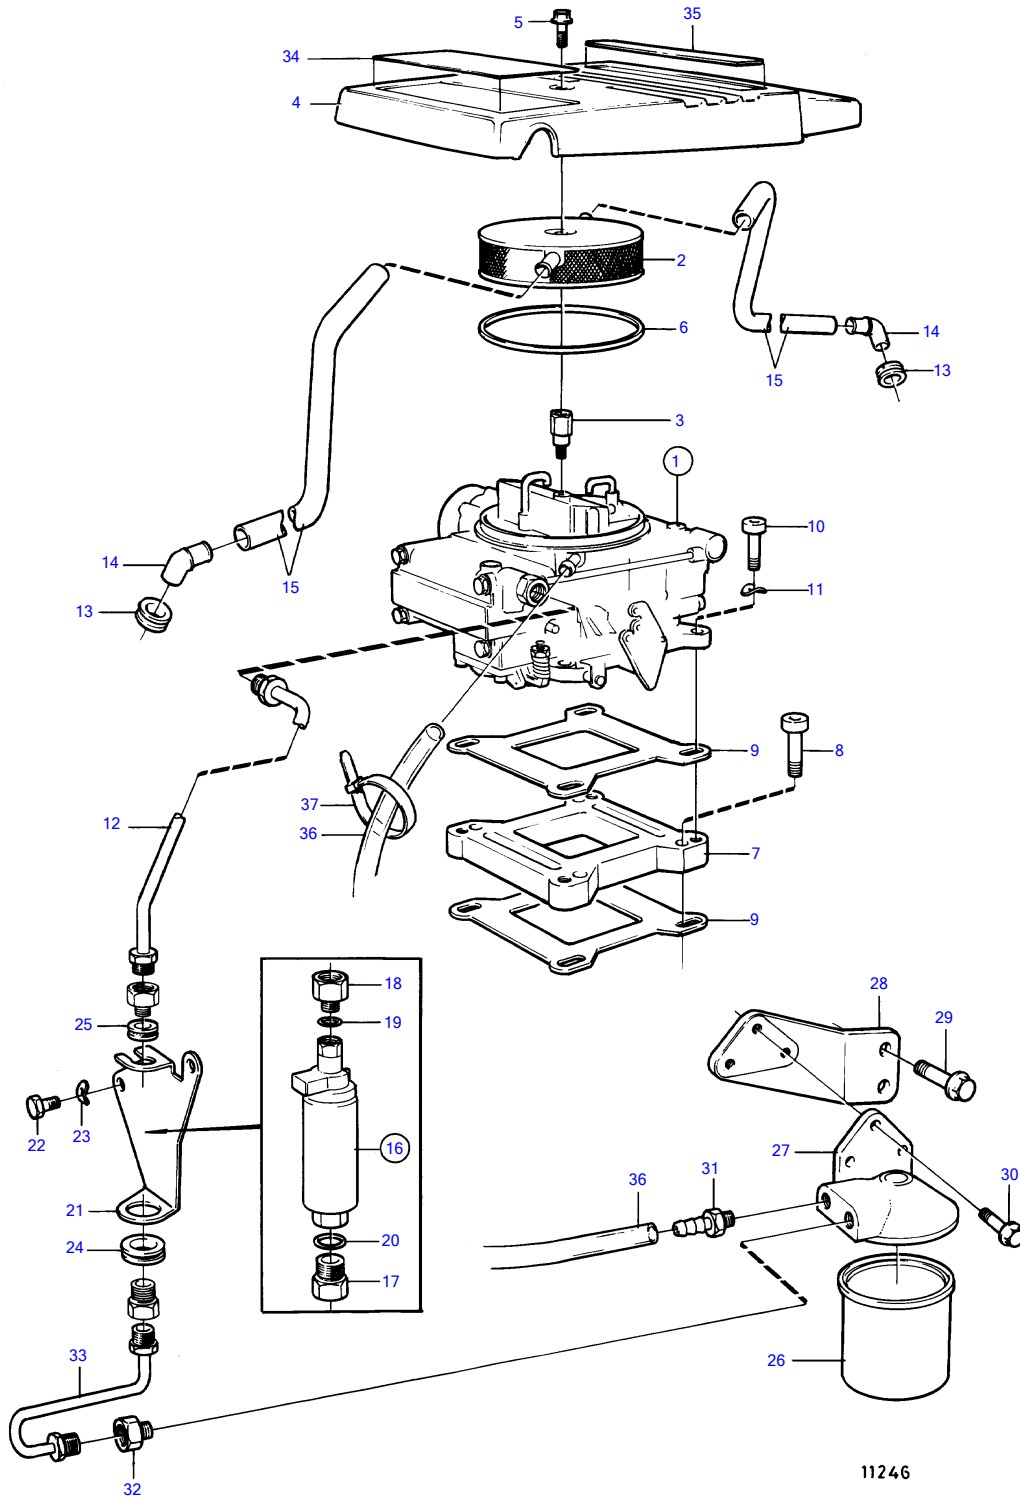

434A

434A

REF	PART NO.	QTY	DESCRIPTION	SEE SEC.	NOTES
1	(857382)	1	Carburetor		Obsolete part
			Bulletin P-23-1-1	P-23-1-1-EN	Power valve kits, Holley
1			.	12518	
2	856677	1	Flame shield		
3	(857381)	1	Shoulder screw		Obsolete part
4	(856944)	1	Cover		Obsolete part
5	946934	1	Flange screw		
6	856684	1	Gasket		
7	857387	1	Spacer		
8	(857439)	4	Screw		Obsolete part
9	857363	2	Gasket		
10	959223	4	Hex. socket screw		
11	941907	4	Spring washer		
12	857383	1	Fuel pipe		
13	835415	2	Rubber bushing		See group 2A
14	855902	2	Hose attachment		
15	941522	X	Hose		L=2X350mm
16	856955	1	Fuel pump		
17	(856953)	1	• Nipple		Obsolete part
18	856954	1	• Nipple		
19	857133	1	• O-ring		
20	857134	1	• O-ring		
21	(857139)	1	Bracket		Obsolete part
22	940133	2	Hexagon screw		
23	942336	2	Spring washer		
24	857140	1	Bushing		
25	841678	1	Bushing		
26	855686	1	Fuel filter		
			Bulletin p-18-8-1	p-18-8-1-EN	Volvo Penta Ethanol Fuel treatment
27	855569	1	Cardboard tube		
28	857366	1	Bracket		
29	944429	2	Flange screw		
30	946173	3	Flange screw		
31	834781	1	Nipple		
32	180303	1	Nipple		See group 2A
33	857367	1	Fuel pipe		
34	(857384)	1	Decal		Obsolete part, 434
35	856698	1	Decal		Logo Volvo Penta
36	941149	X	Hose		L=700mm
37	948210	X	Cable tie		